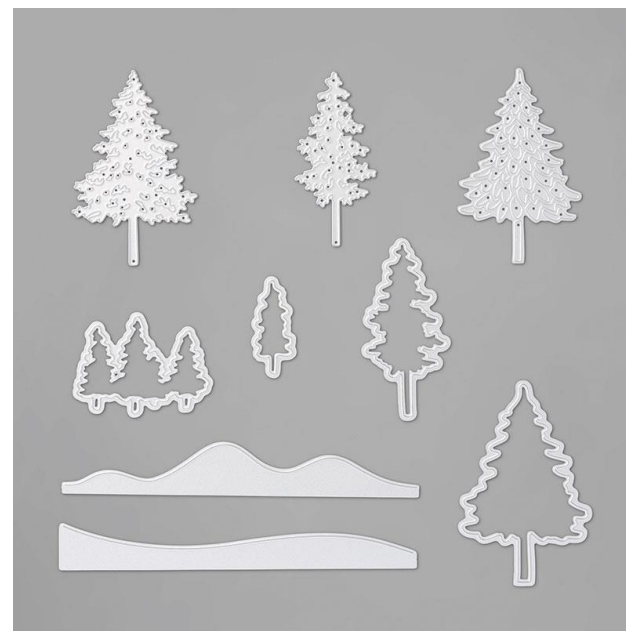

Pine Woods Dies

STAMPIN' CUT & EMBOSS

Pine Woods Dies

Set of 9 Dies

Item # 153563

Designed by Jini Merck

Stamp with Jini © 2020

www.StampwithJini.com