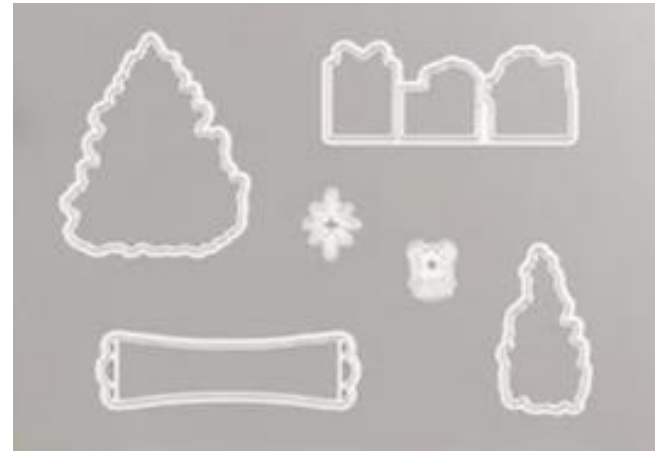

Most Wonderful Time Dies

STAMPIN' CUT & EMBOSS

Most Wonderful Time Dies

Designed by Jini Merck
Stamp with Jini © 2020 www.StampwithJini.com

Set of 6 Dies

Product Medley Item # 150705