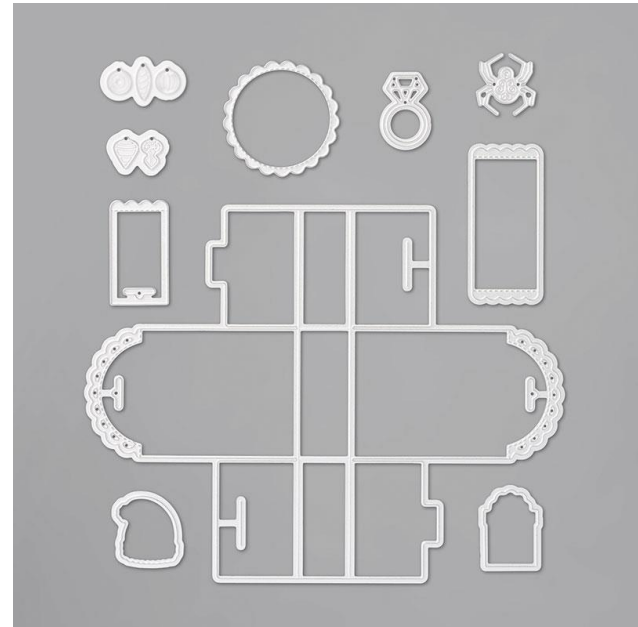

## Little Treat Box Dies

STAMPIN' CUT & EMBOSS

Little Treat Box Dies

Designed by Jini Merck  
Stamp with Jini © 2020 [www.StampwithJini.com](http://www.StampwithJini.com)

Set of 10 Dies

Item # 153571