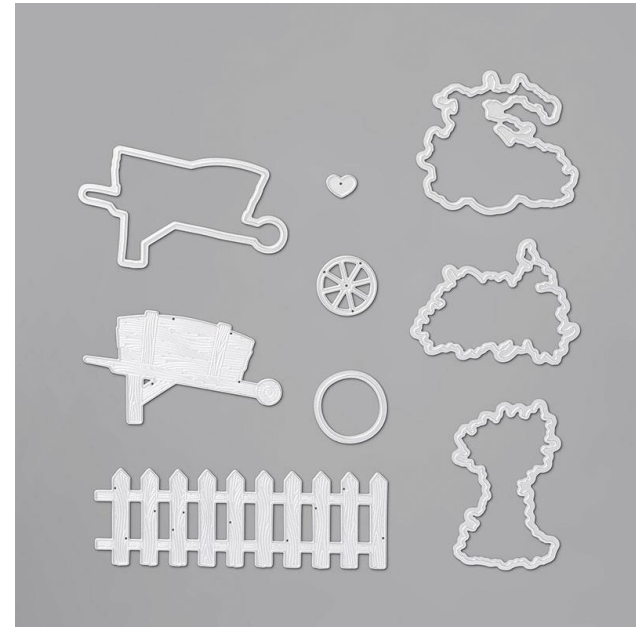

Autumn Wheelbarrow Dies

STAMPIN' CUT & EMBOSS

Autumn Wheelbarrow Dies

Designed by Jini Merck
Stamp with Jini © 2020 www.StampwithJini.com

Set of 9 Dies

Item # 153568