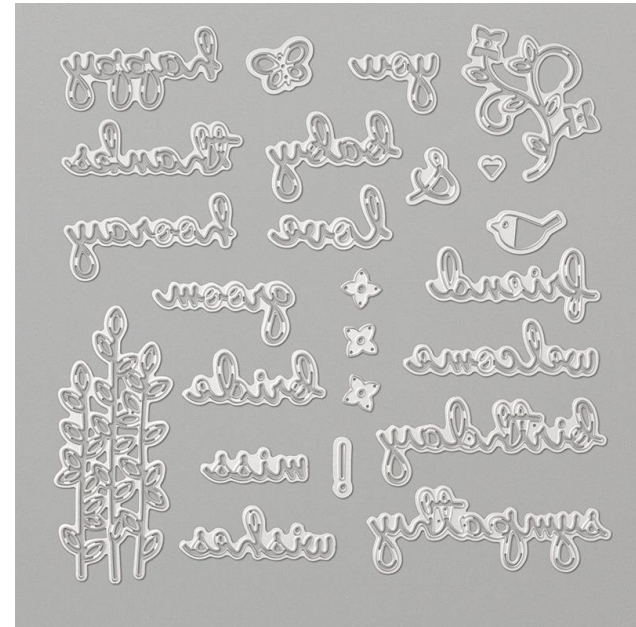

Well Written Dies

STAMPIN' CUT & EMBOSS

Well Written Dies

Designed by Jini Merck
Stamp with Jini © 2020 www.StampwithJini.com

Set of 24 Dies

Item # 151816