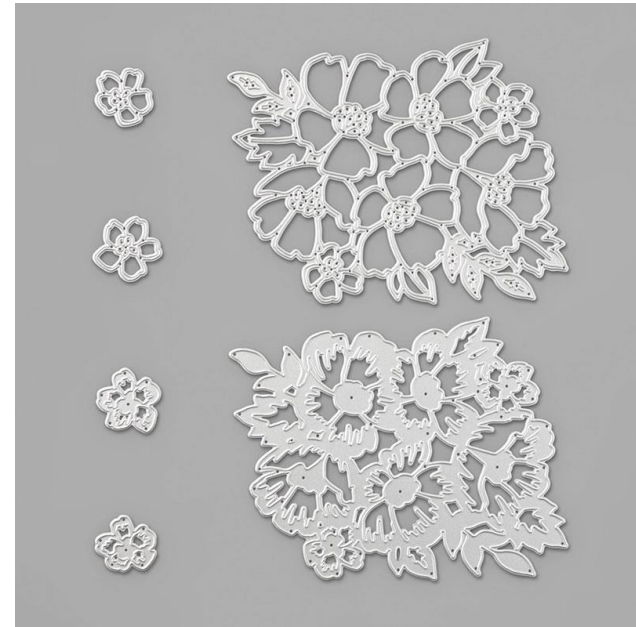

Many Layered Blossoms Dies

STAMPIN' CUT & EMBOSS

Many Layered Blossoms Dies

Designed by Jini Merck
Stamp with Jini © 2020 www.StampwithJini.com

Set of 6 Dies

Item # 153582