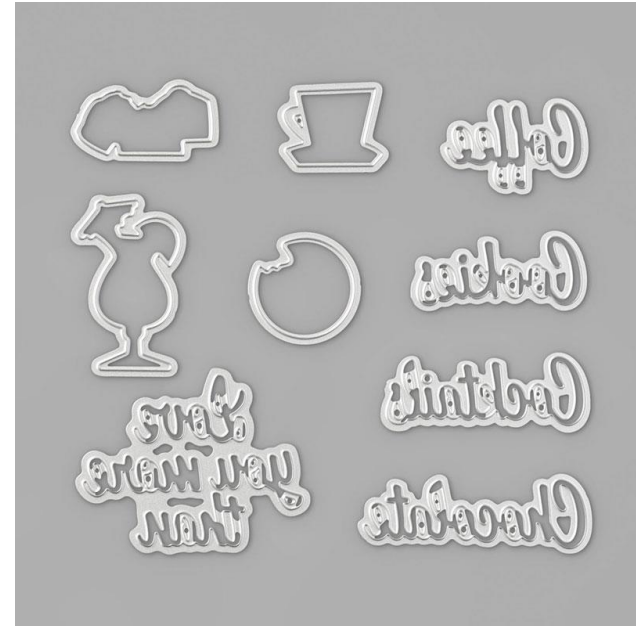

Love You More Than Dies

STAMPIN' CUT & EMBOSS

Love You More Than Dies

Designed by Jini Merck
Stamp with Jini © 2020 www.StampwithJini.com

Set of 9 Dies

Item # 152698