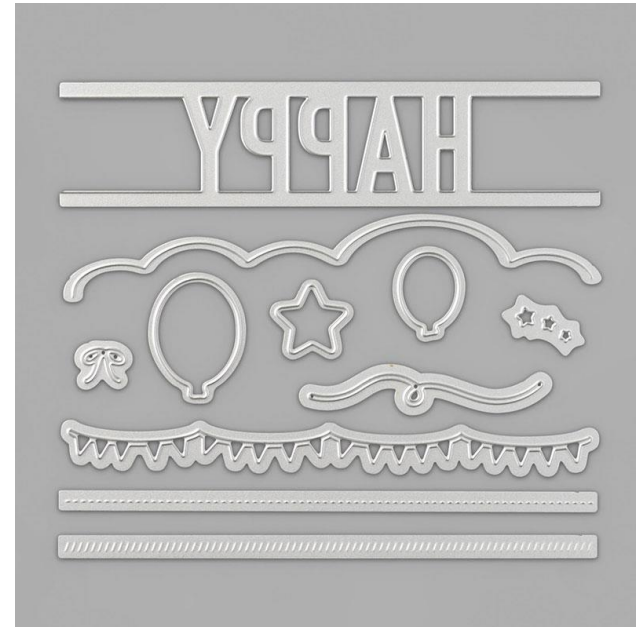

Happy Dies

STAMPIN' CUT & EMBOSS

Happy Dies

Designed by Jini Merck
Stamp with Jini © 2020 www.StampwithJini.com

Set of 11 Dies

Item # 152708