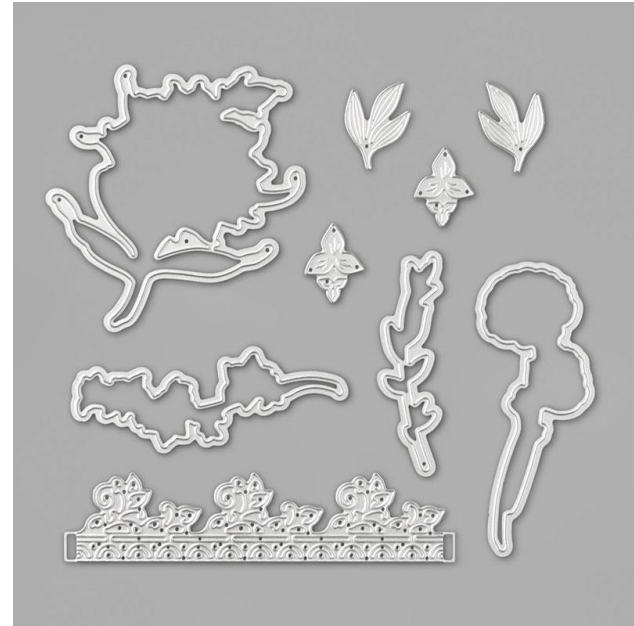

Flowering Dies

STAMPIN' CUT & EMBOSS

Flowering Dies

Designed by Jini Merck
Stamp with Jini © 2020 www.StampwithJini.com

Set of 9 Dies

Item # 152727