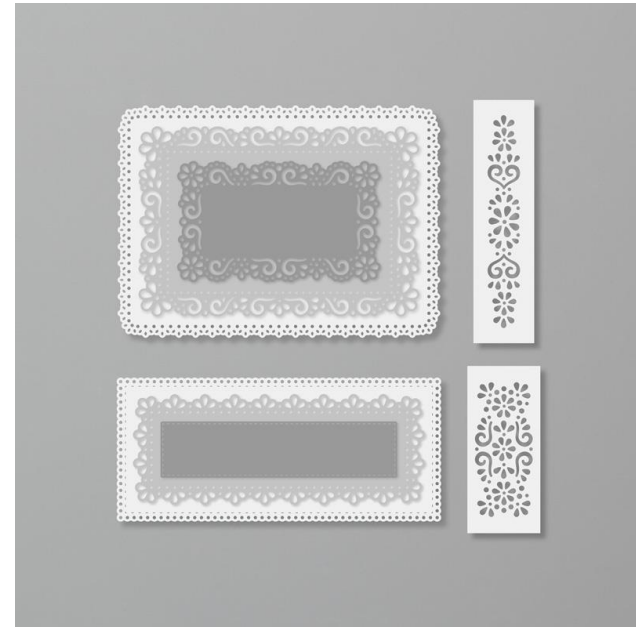

Ornate Layers Dies

STAMPIN' CUT & EMBOSS

Ornate Layers Dies

Designed by Jini Merck
Stamp with Jini © 2020 www.StampwithJini.com

Set of 8 Dies

Item # 152726