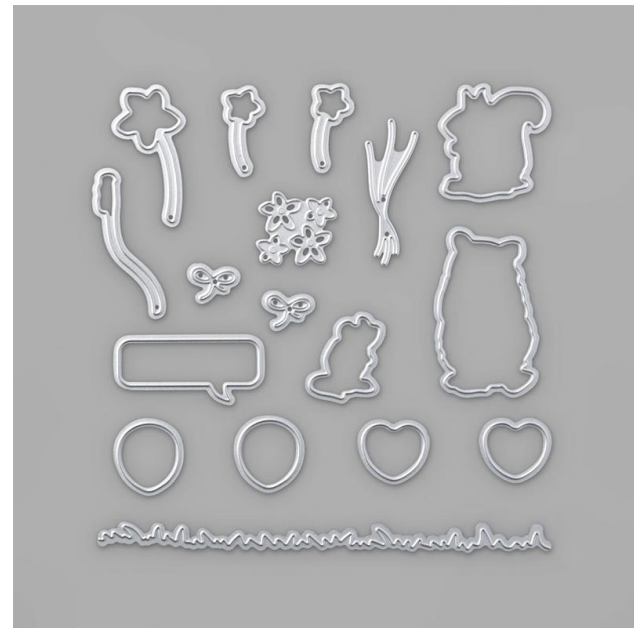

Special Day Dies

STAMPIN' CUT & EMBOSS

Special Day Dies

Designed by Jini Merck
Stamp with Jini © 2020 www.StampwithJini.com

Set of 17 Dies

Item # 153587