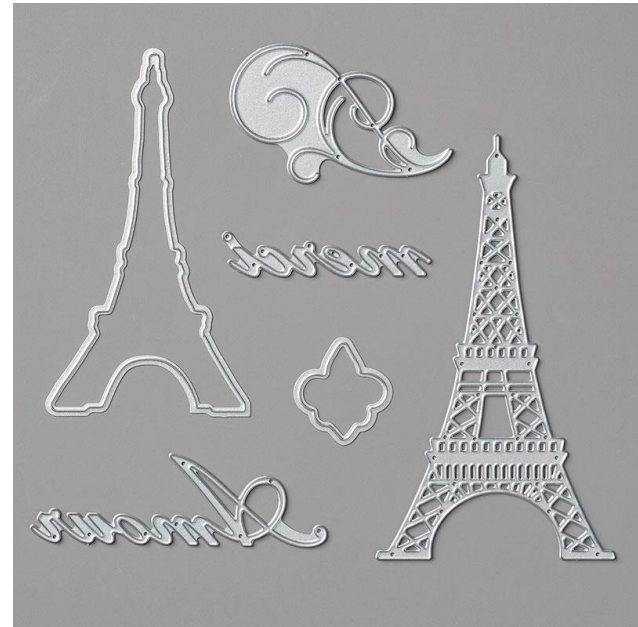

## Parisian Dies

STAMPIN' CUT & EMBOSS

Parisian Dies

Designed by Jini Merck  
Stamp with Jini © 2020 [www.StampwithJini.com](http://www.StampwithJini.com)

Set of 6 Dies

Item # 151463