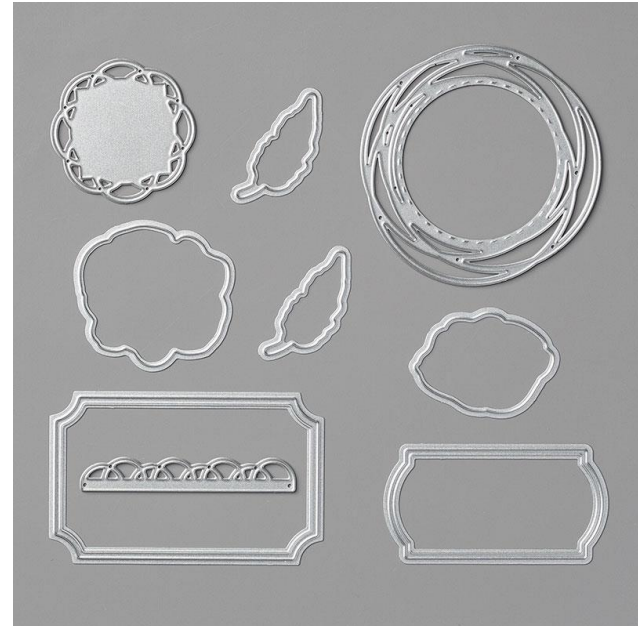

Painted Labels Dies

STAMPIN' CUT & EMBOSS

Painted Labels Dies

Designed by Jini Merck
Stamp with Jini © 2020 www.StampwithJini.com

Set of 9 Dies

Item # 151605