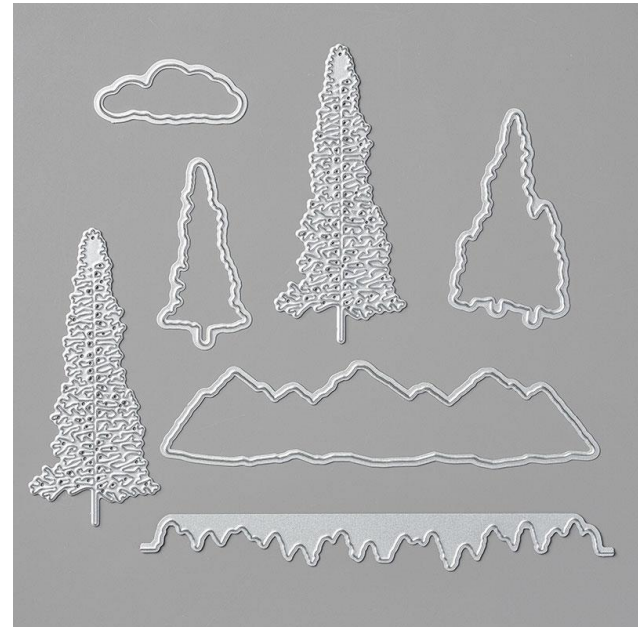

## Majestic Mountain Dies

STAMPIN' CUT & EMBOSS

Majestic Mountain Dies

Designed by Jini Merck  
Stamp with Jini © 2020 [www.StampwithJini.com](http://www.StampwithJini.com)

Set of 7 Dies

Item # 151608