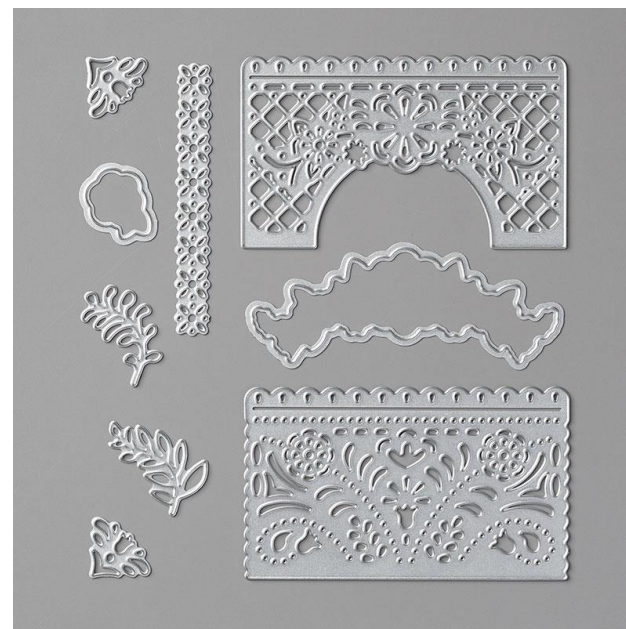

2020 Jan-June Mini Catalog

Jubilee Beauty Dies  
Item #151576

Coordinating Products:  
Birthday Jubilee Stamp Set

## Jubilee Beauty Dies

STAMPIN' CUT & EMBOSS

Jubilee Beauty Dies

Set of 9 Dies

Item # 151576

Designed by Jini Merck  
Stamp with Jini © 2020 [www.StampwithJini.com](http://www.StampwithJini.com)