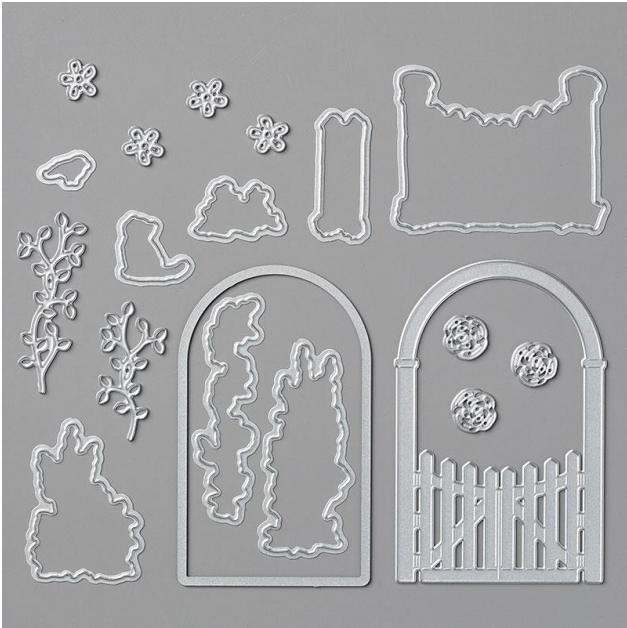

Garden Gateway Dies

STAMPIN' CUT & EMBOSS

Garden Gateway Dies

Designed by Jini Merck
Stamp with Jini © 2020 www.StampwithJini.com

Set of 19 Dies

Item # 151512