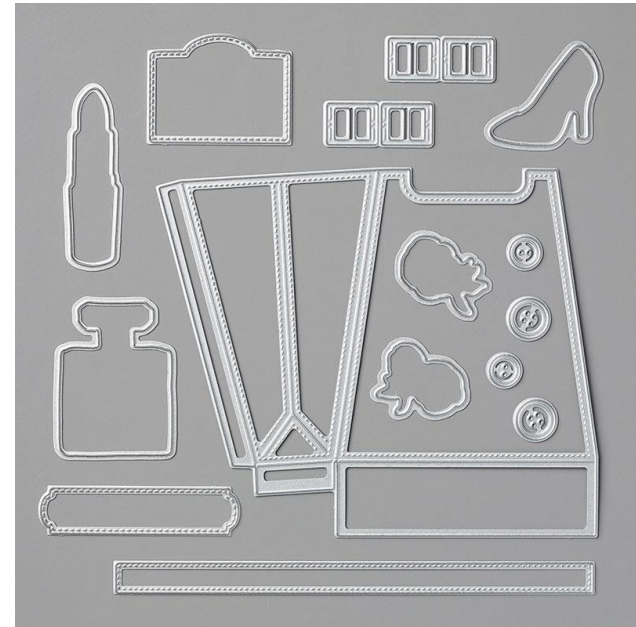

## All Dressed Up Dies

STAMPIN' CUT & EMBOSS

All Dressed Up Dies

Designed by Jini Merck  
Stamp with Jini © 2020 [www.StampwithJini.com](http://www.StampwithJini.com)

Set of 15 Dies

Item # 151665