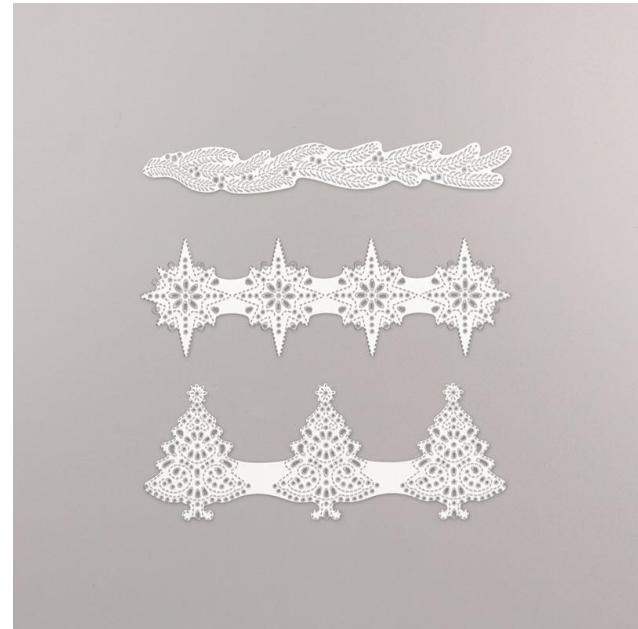

Stitched Brightly Dies

STAMPIN' CUT & EMBOSS

Stitched Brightly Dies

Set of 3 Dies

Item # 150650

Designed by Jini Merck

Stamp with Jini © 2019

www.StampwithJini.com