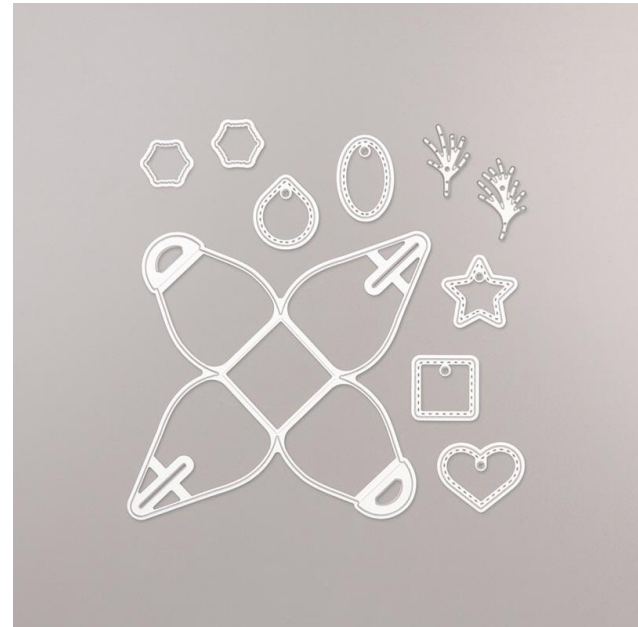

Mini Curvy Keepsakes Box Dies

STAMPIN' CUT & EMBOSS

Mini Curvy Keepsakes Box Dies

Designed by Jini Merck
Stamp with Jini © 2019 www.StampwithJini.com

Set of 10 Dies

Item # 150644