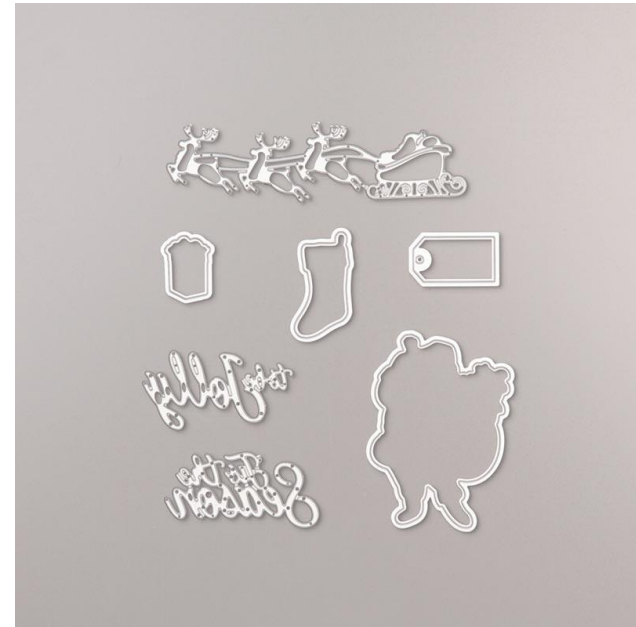

Jolly Season Dies

STAMPIN' CUT & EMBOSS

Jolly Season Dies

Designed by Jini Merck
Stamp with Jini © 2019 www.StampwithJini.com

Set of 7 Dies

Item # 150648