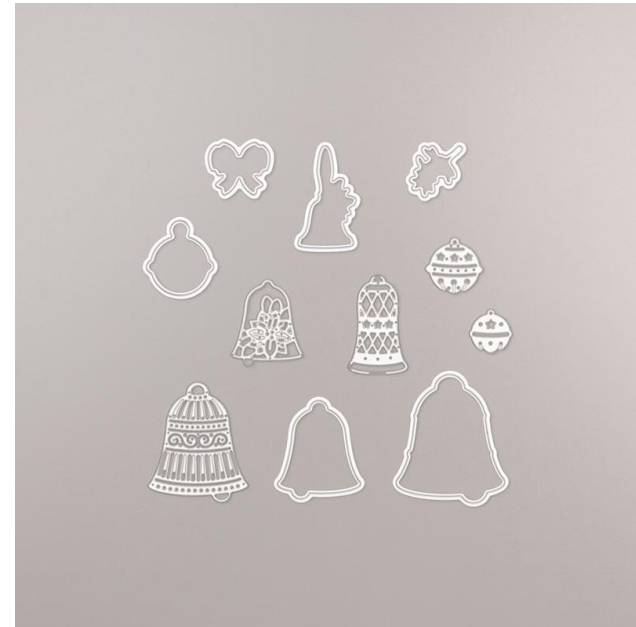

Detailed Bells Dies

STAMPIN' CUT & EMBOSS

Detailed Bells Dies

Designed by Jini Merck
Stamp with Jini © 2019 www.StampwithJini.com

Set of 11 Dies

Item # 150656