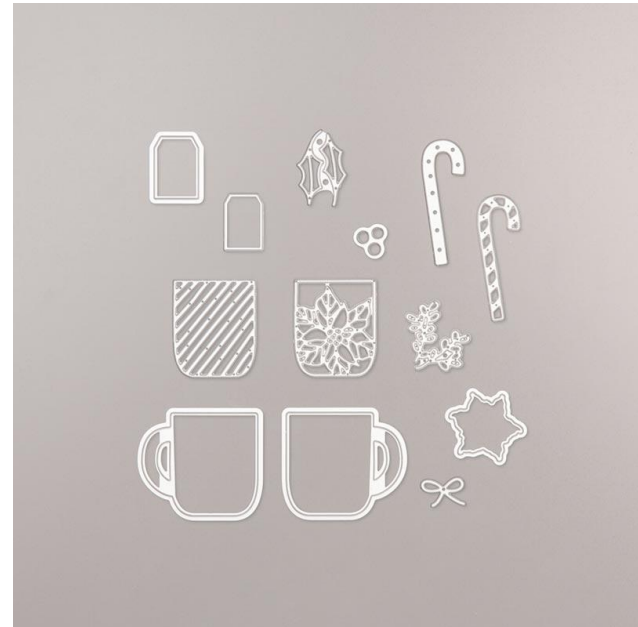

## Cup of Cheer Dies

STAMPIN' CUT & EMBOSS

Cup of Cheer Dies

Designed by Jini Merck  
Stamp with Jini © 2019 [www.StampwithJini.com](http://www.StampwithJini.com)

Set of 13 Dies

Item # 151150