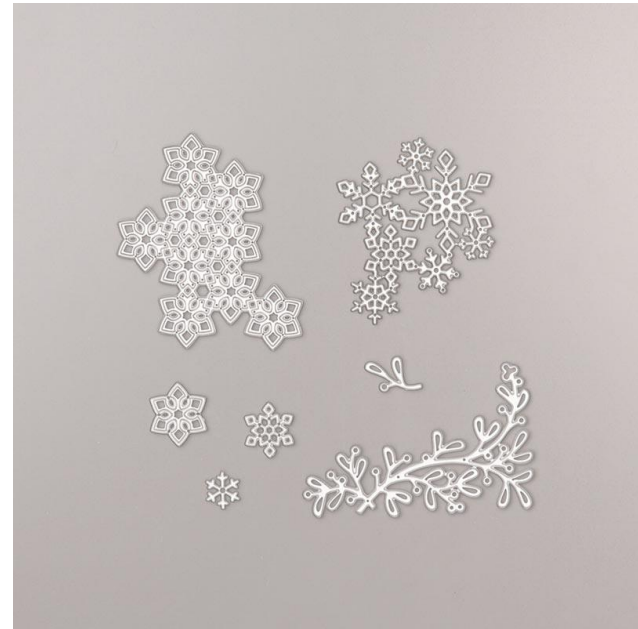

Christmas Layers Dies

STAMPIN' CUT & EMBOSS

Christmas Layers Dies

Designed by Jini Merck
Stamp with Jini © 2019 www.StampwithJini.com

Set of 7 Dies

Item # 150654