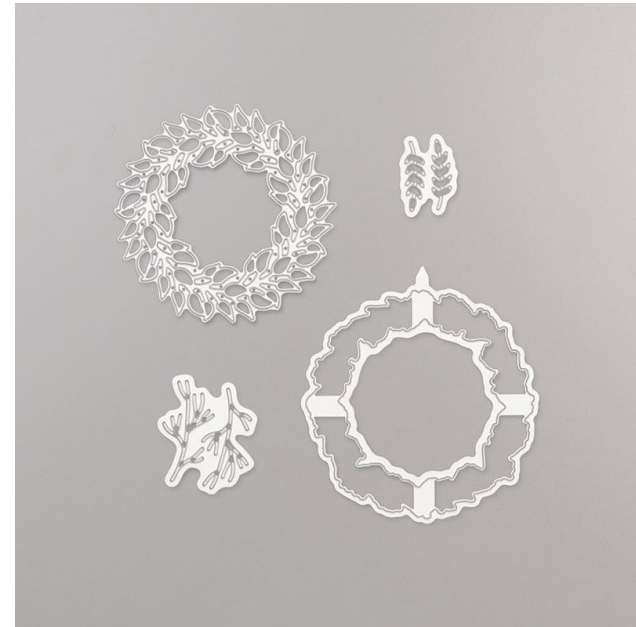

All Around Wreath Dies

STAMPIN' CUT & EMBOSS

All Around Wreath Dies

Designed by Jini Merck
Stamp with Jini © 2019 www.StampwithJini.com

Set of 4 Dies

Item # 150641