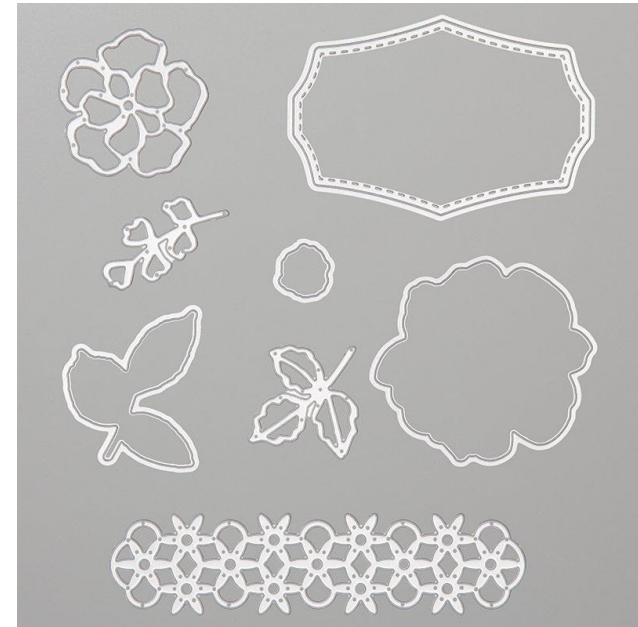

Wild Rose Dies

STAMPIN' CUT & EMBOSS

Wild Rose Dies

Set of 8 Dies

Item # 149547

Designed by Jini Merck
Stamp with Jini © 2019 www.StampwithJini.com