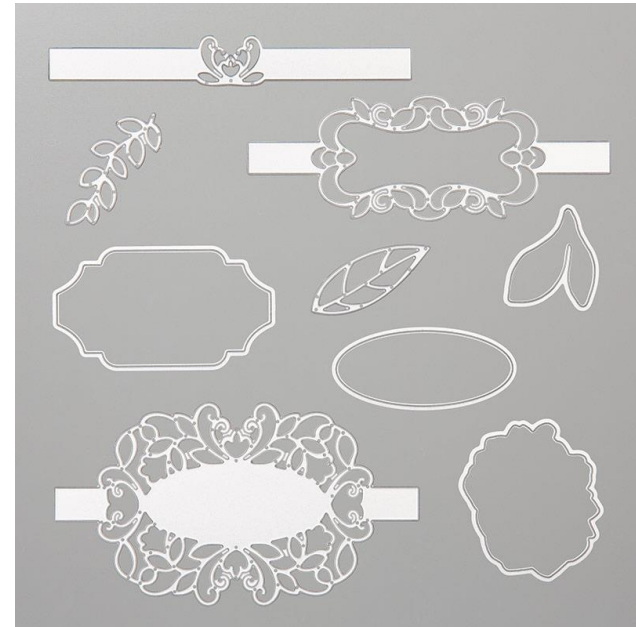

## Detailed Bands Dies

STAMPIN' CUT & EMBOSS

Detailed Bands Dies

Designed by Jini Merck  
Stamp with Jini © 2019 [www.StampwithJini.com](http://www.StampwithJini.com)

Set of 9 Dies

Item # 149549