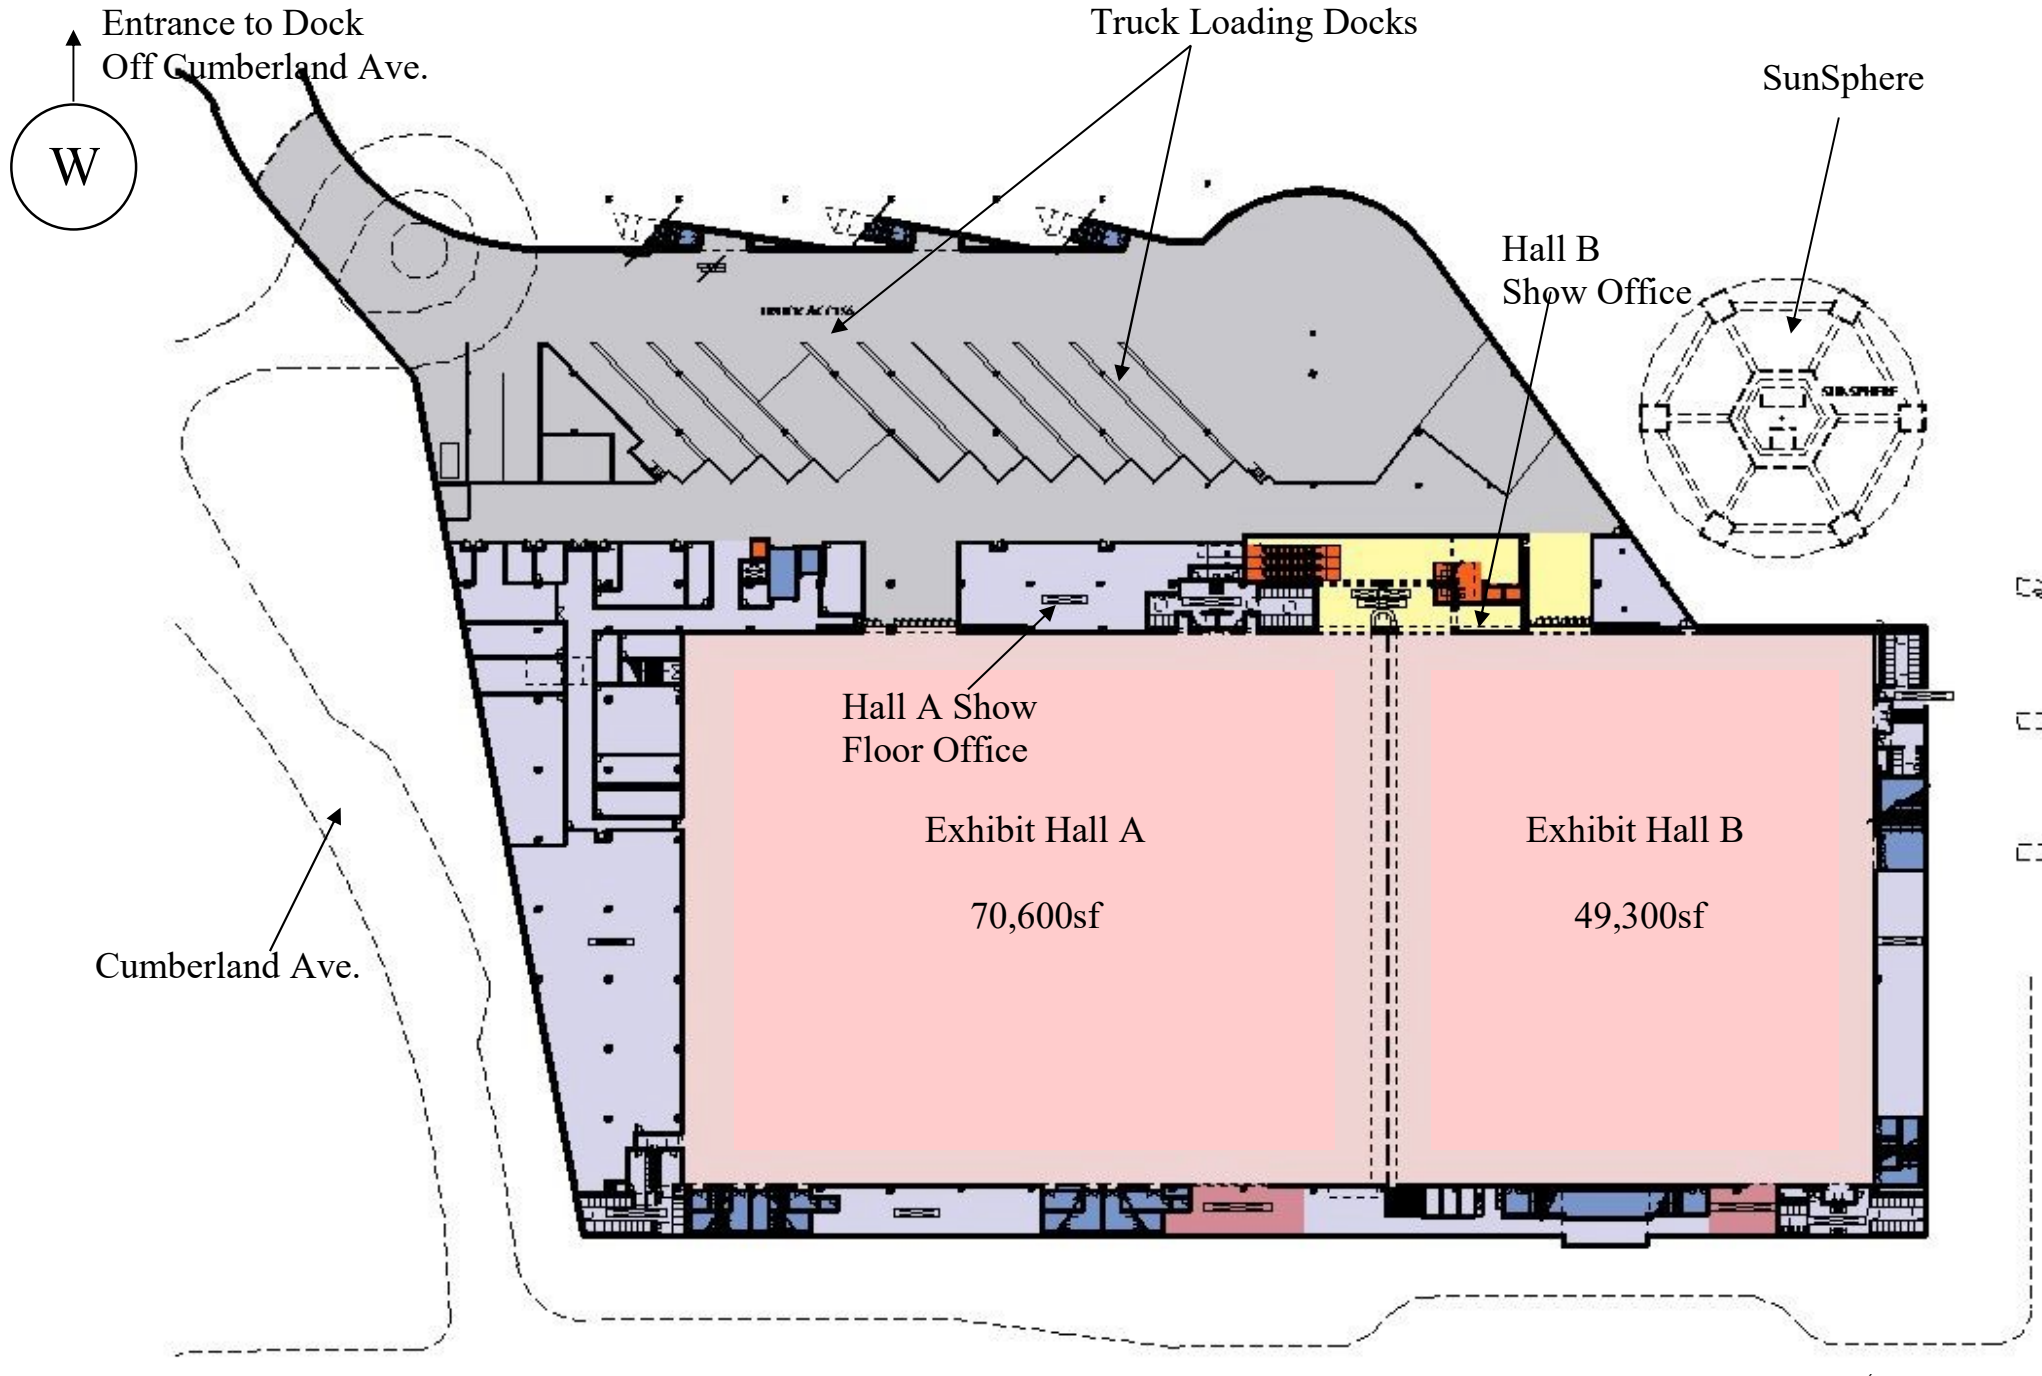

Knoxville Convention Center

Third Level

Knoxville Convention Center

Second Level

Knoxville Convention Center

First Level

Entrance to Dock
Off Cumberland Ave.

Truck Loading Docks

SunSphere

Hall B
Show Office

Hall A Show
Floor Office

Exhibit Hall A

70,600sf

Exhibit Hall B

49,300sf

Cumberland Ave.