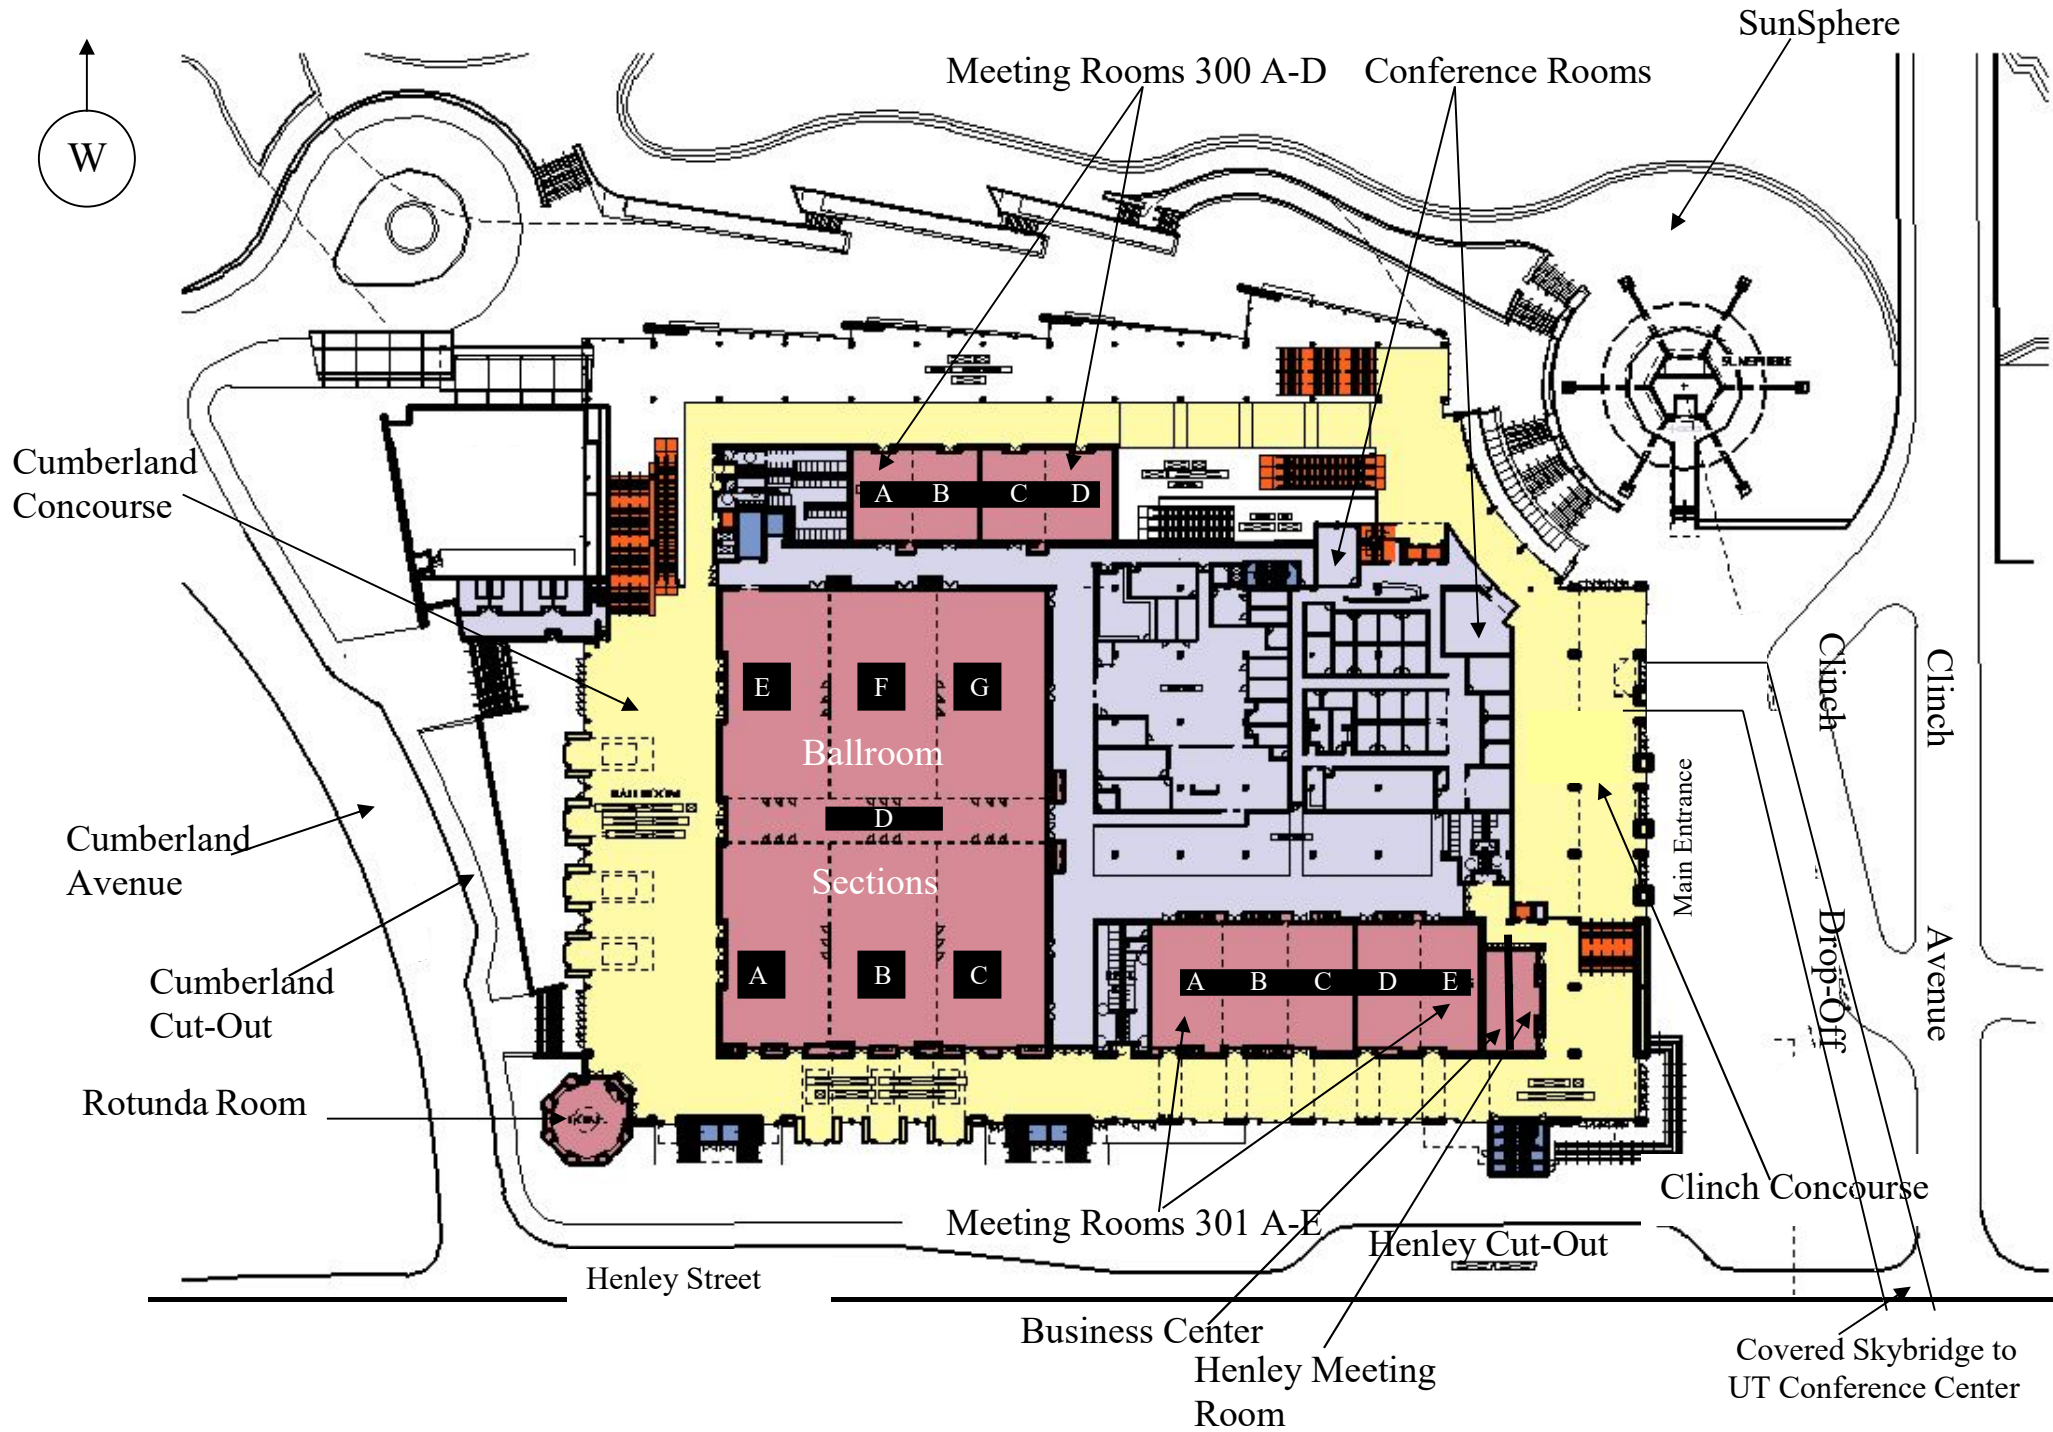

Knoxville Convention Center

Third Level

Knoxville Convention Center

Second Level

Knoxville Convention Center

First Level

Entrance to Dock
Off Cumberland Ave.

Truck Loading Docks

SunSphere

Hall B
Show Office

Hall A Show
Floor Office

Exhibit Hall A

70,600sf

Exhibit Hall B

49,300sf

Cumberland Ave.