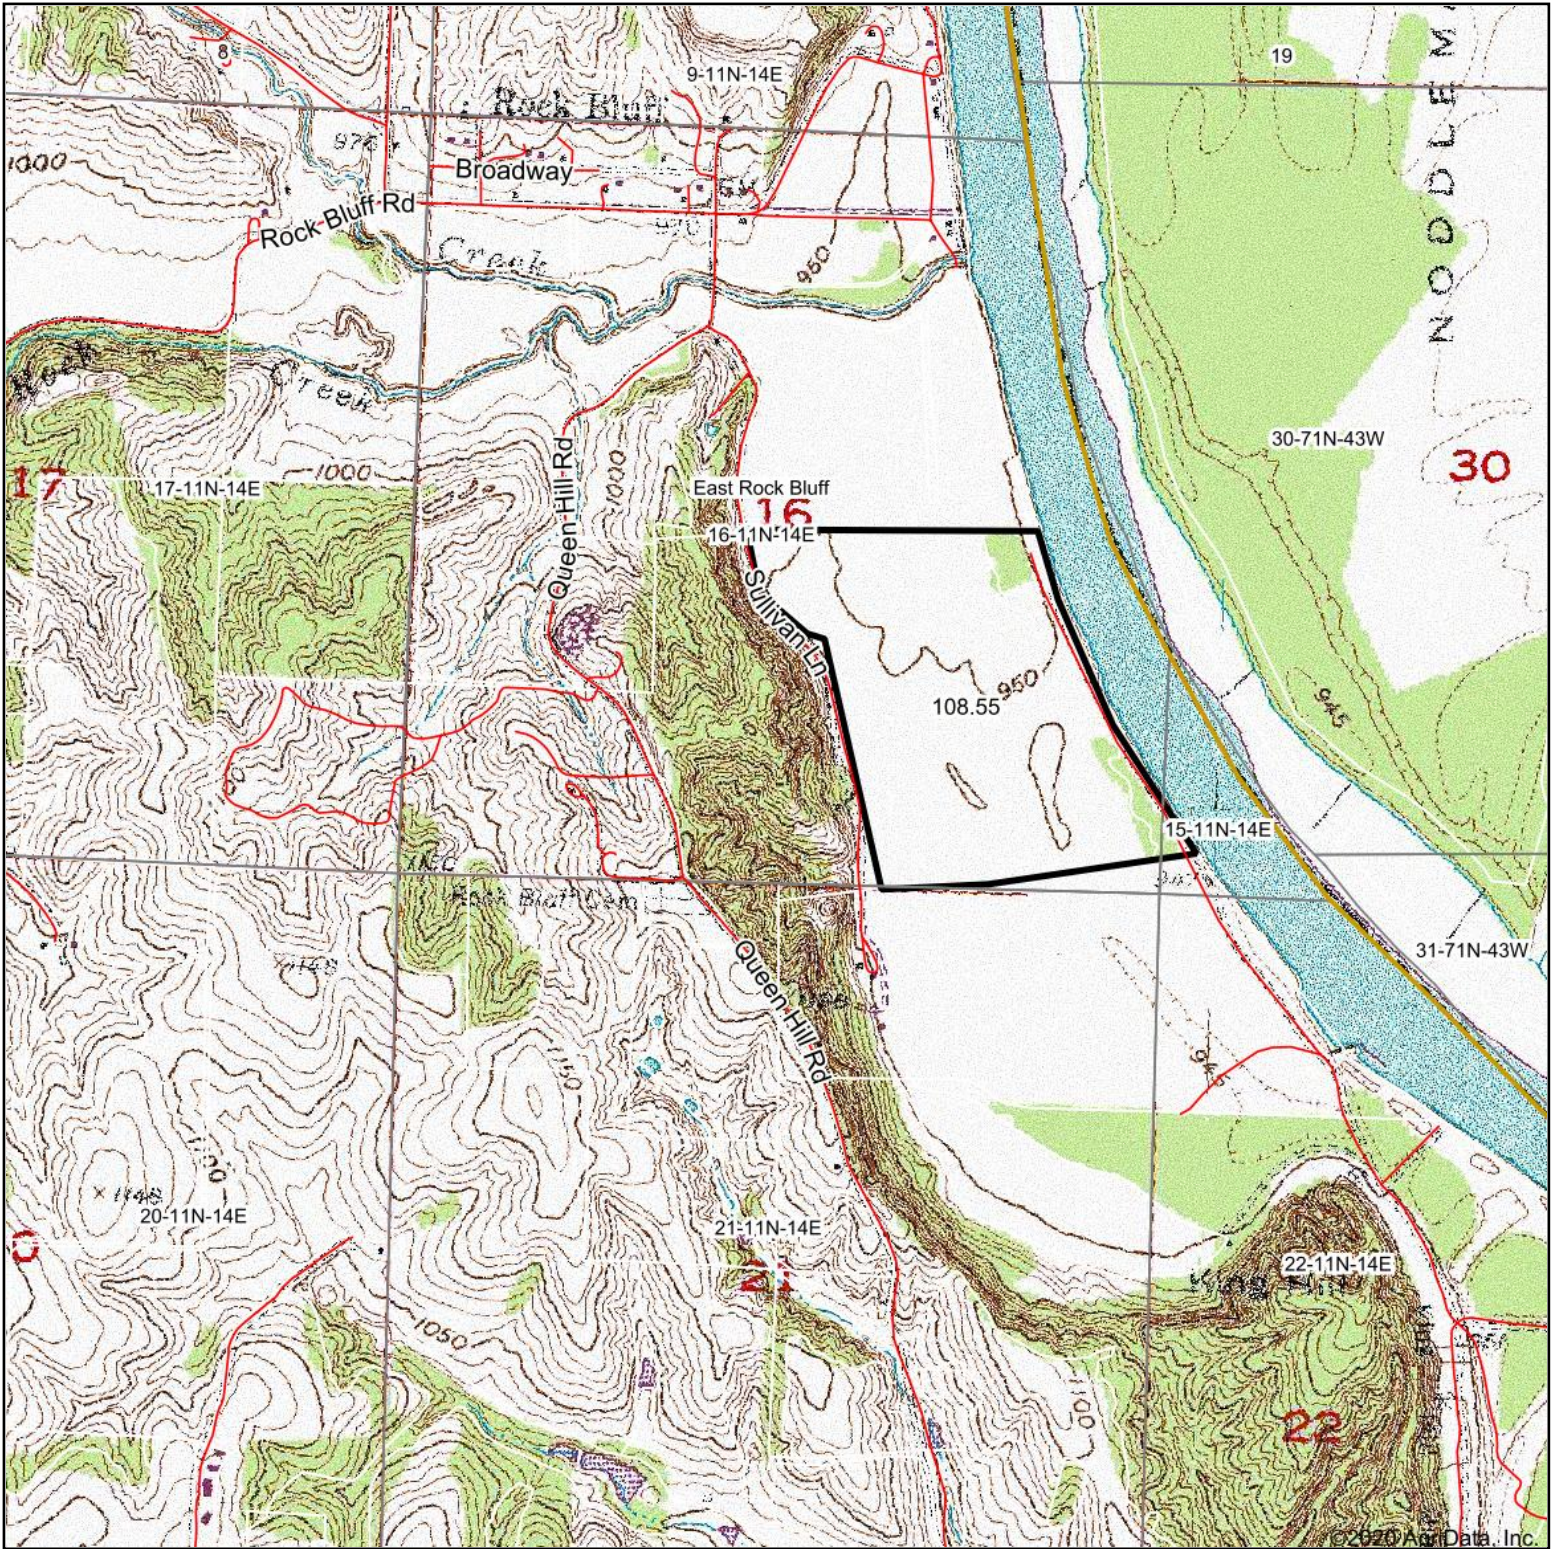

Topography Map

map center: 40.916983, -95.844634

16-11N-14E
Cass County
Nebraska

8/31/2020