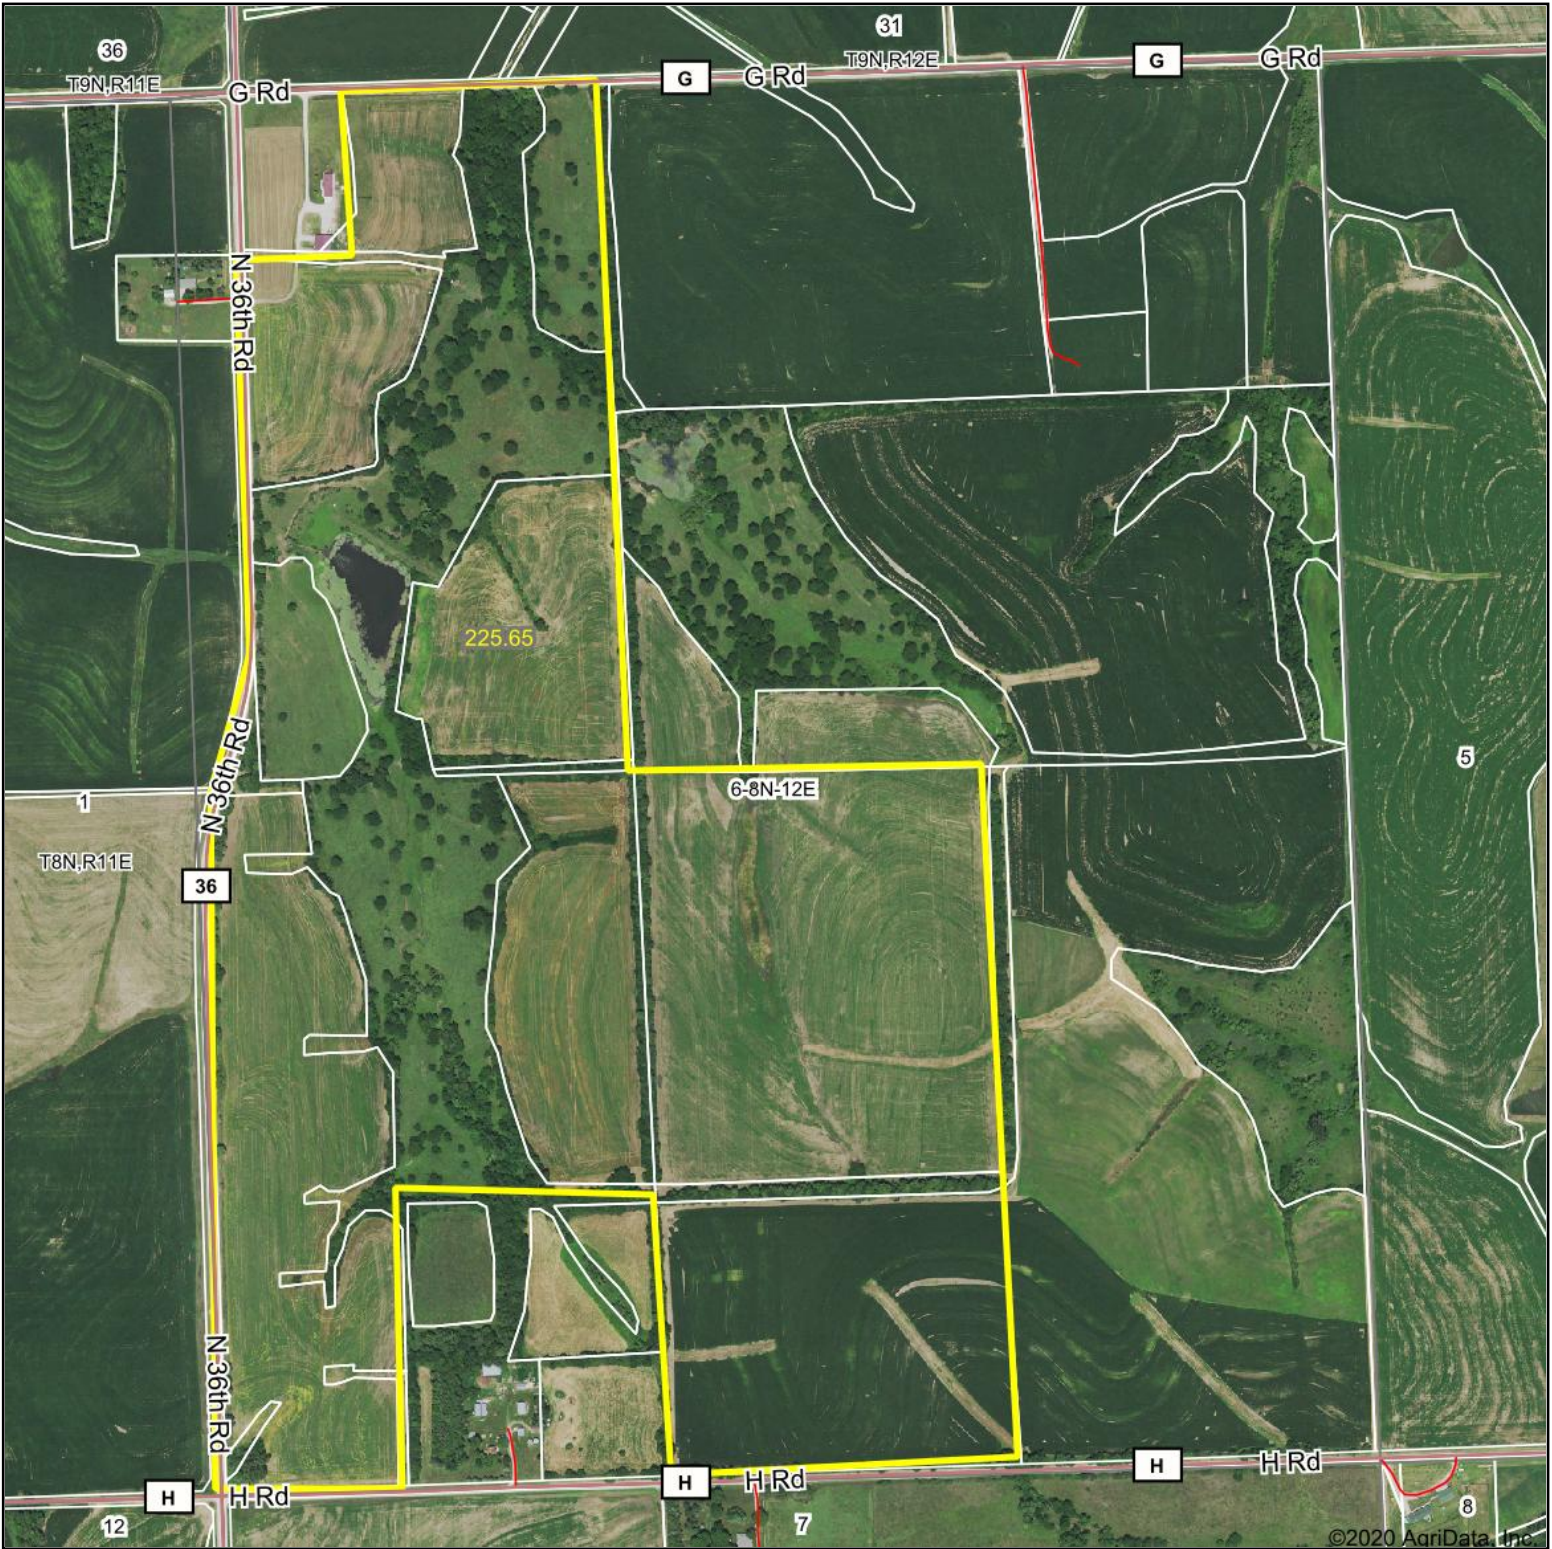

Aerial Map

Map Center: 40.689948, -96.114243

6-8N-12E
Otoe County
Nebraska

8/31/2020

Maps Provided By:
 **surety**[®]
CUSTOMIZED ONLINE MAPPING
© AgriData, Inc. 2020 www.AgriDataInc.com

Field borders provided by Farm Service Agency as of 5/21/2008.