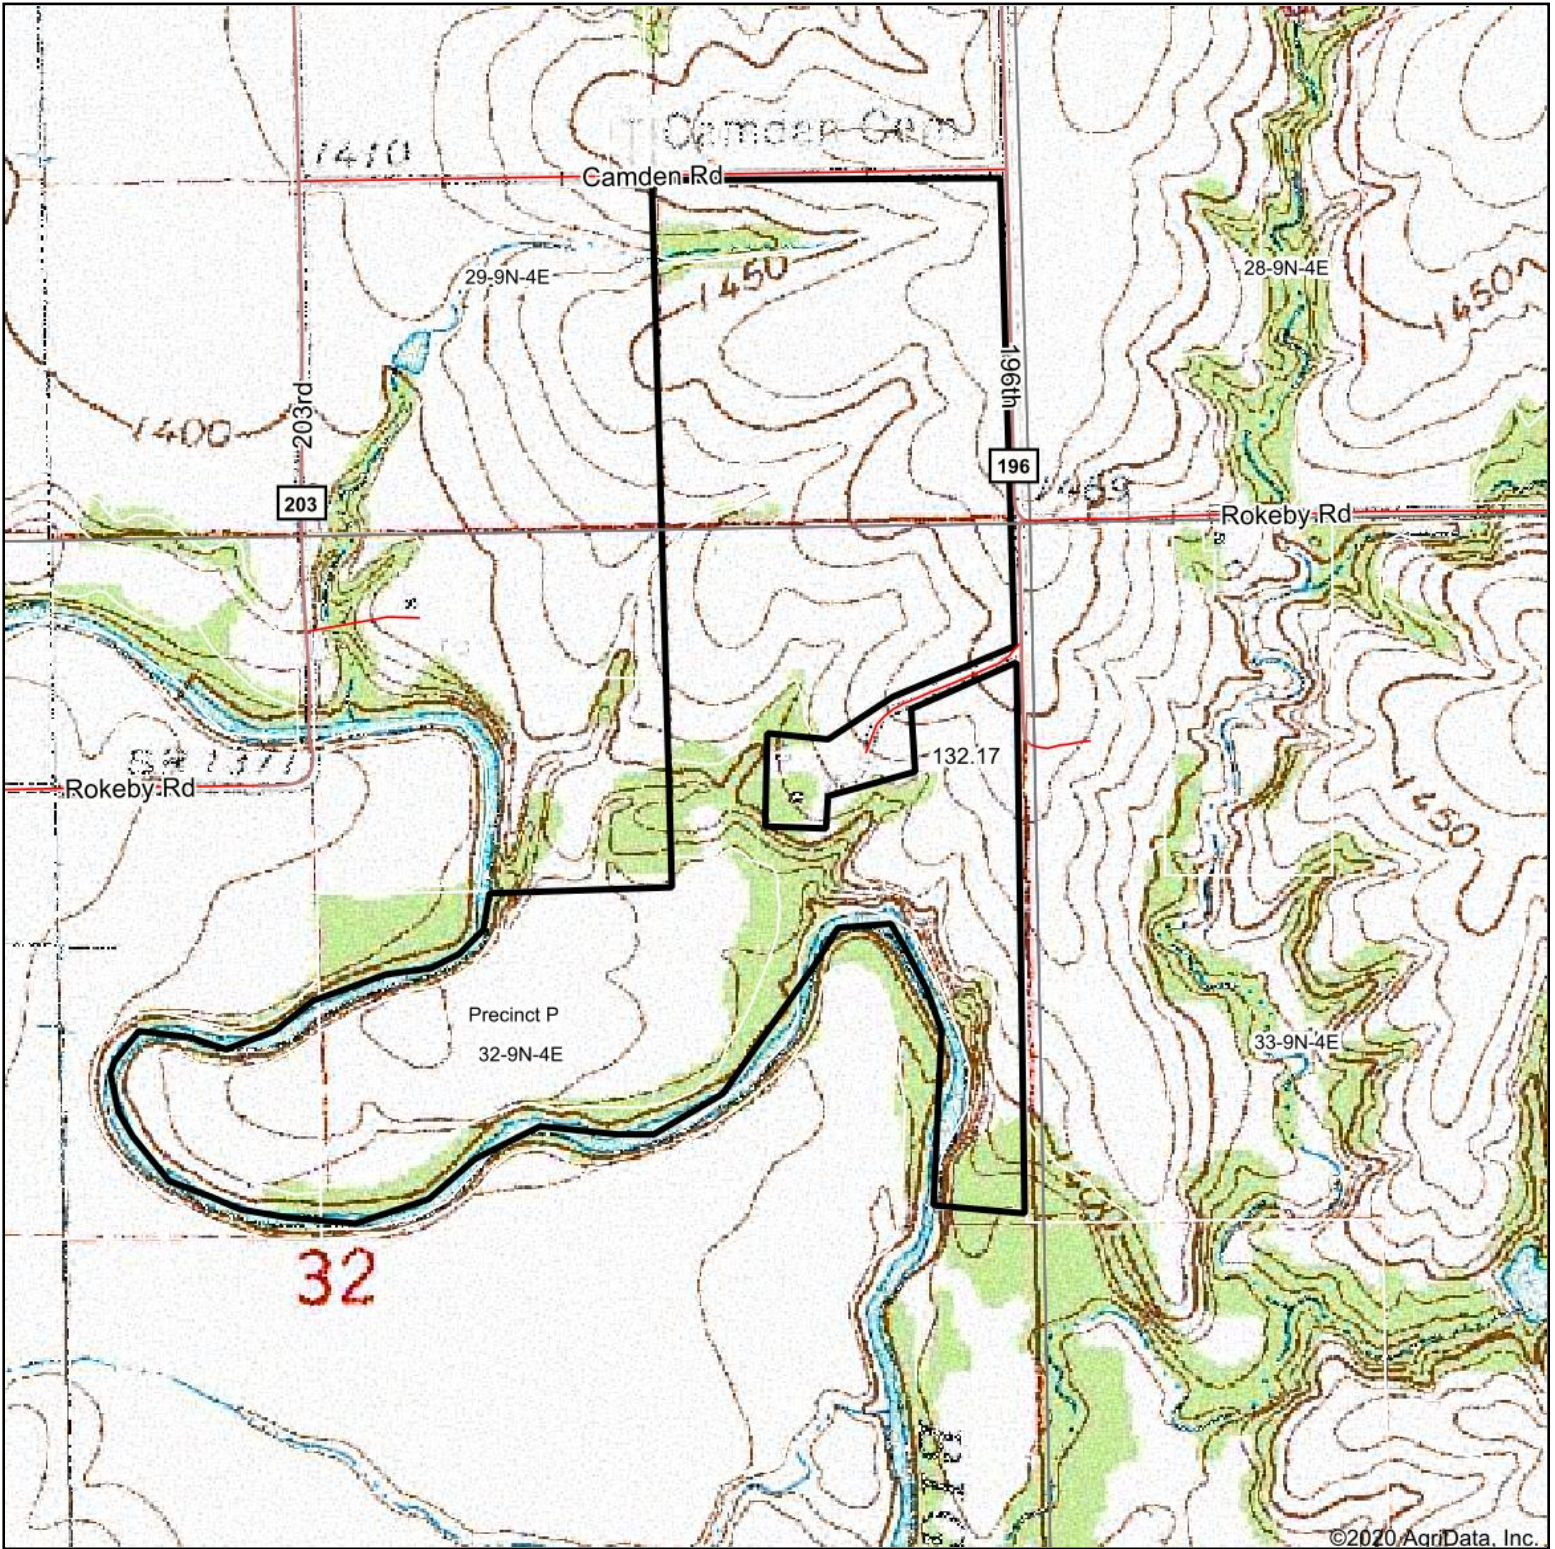

Topography Map

©2020 AgriData, Inc.

map center: 40.709985, -96.990582

32-9N-4E
Seward County
Nebraska

7/7/2020