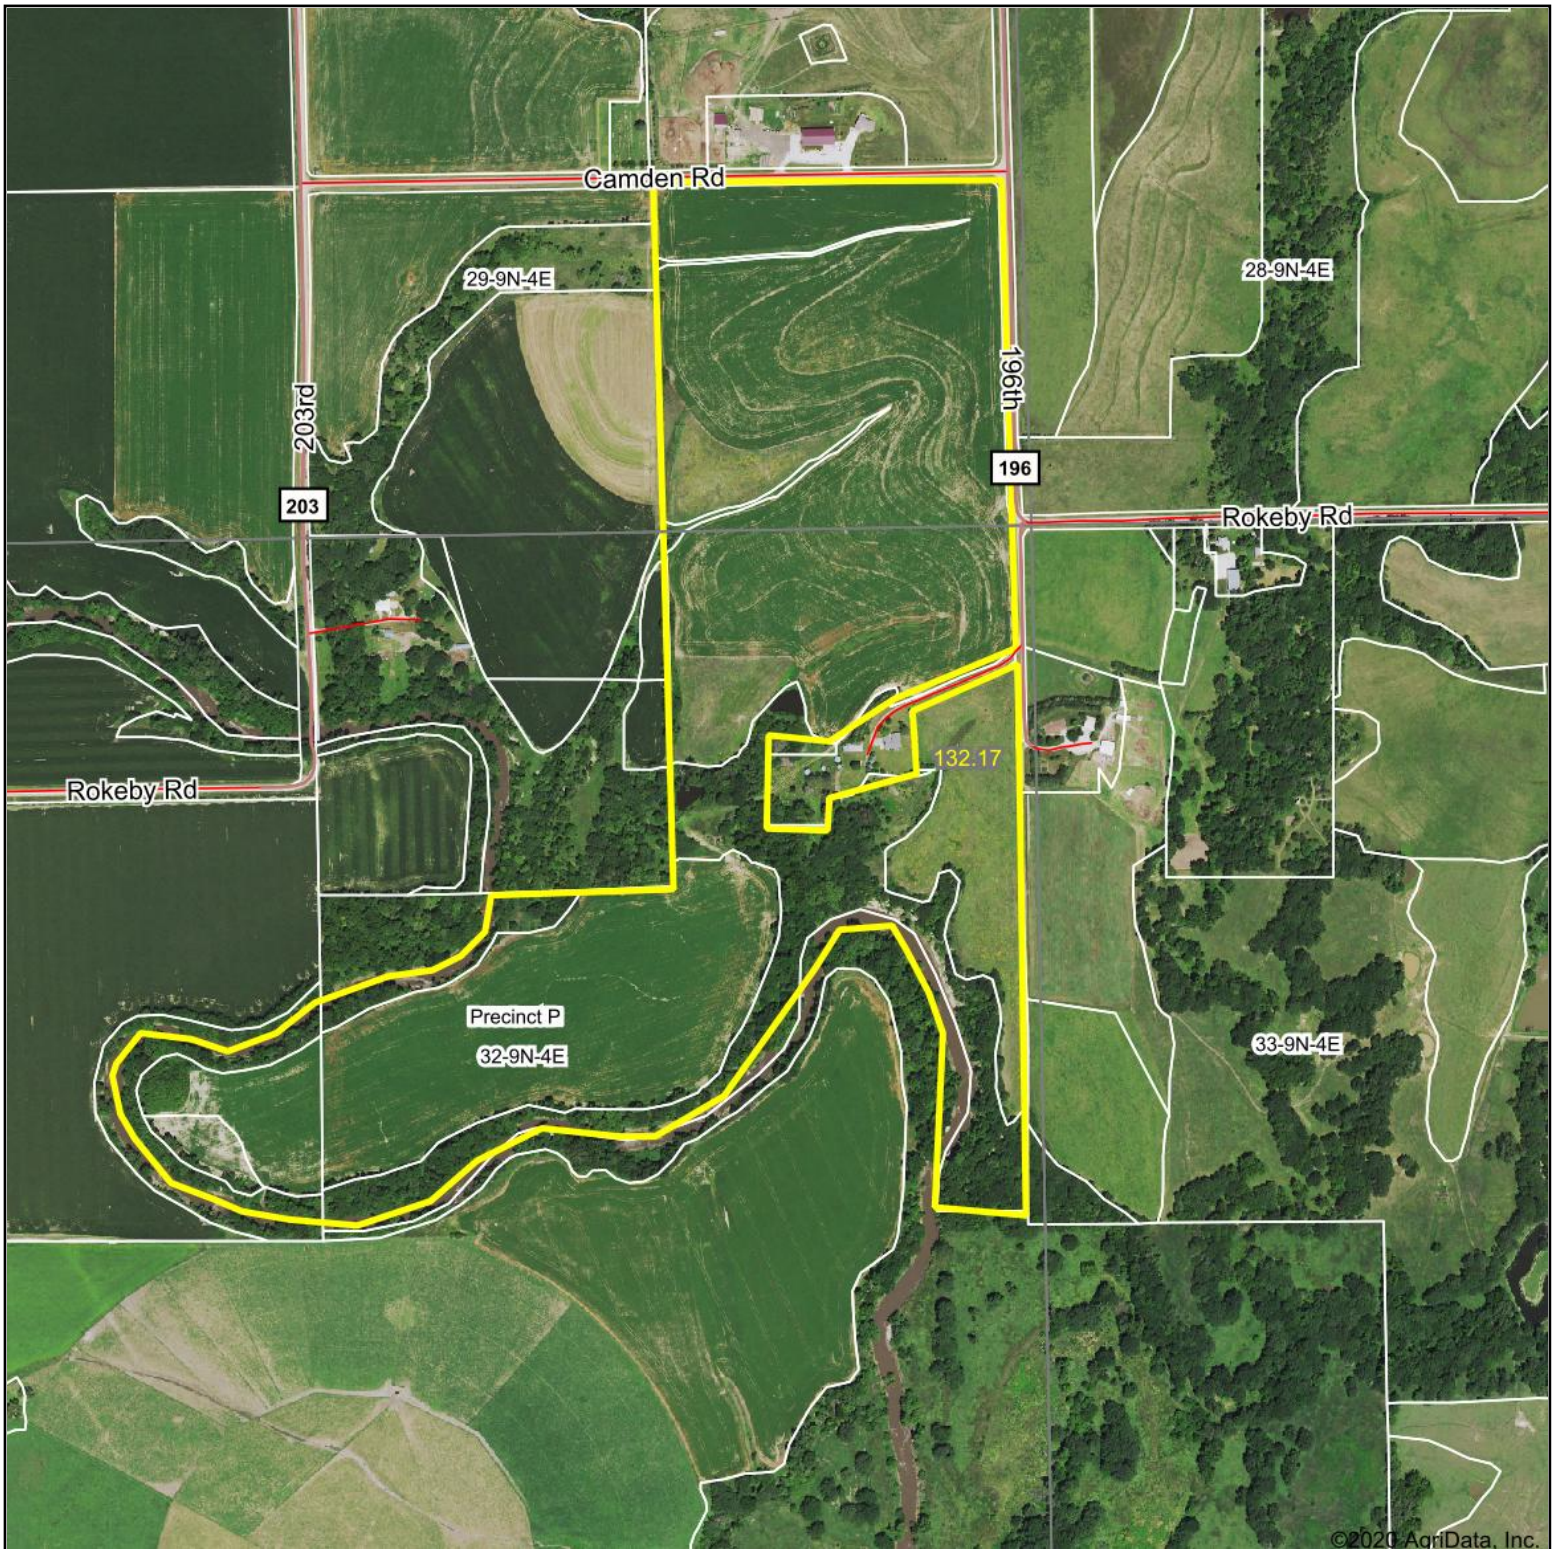

Aerial Map

©2020 AgriData, Inc.

Map Center: 40.709985, -96.990582

32-9N-4E
Seward County
Nebraska

7/7/2020

Maps Provided By:
 **surety**
CUSTOMIZED ONLINE MAPPING
© AgriData, Inc. 2020 www.AgriDataInc.com

Field borders provided by Farm Service Agency as of 5/21/2008.