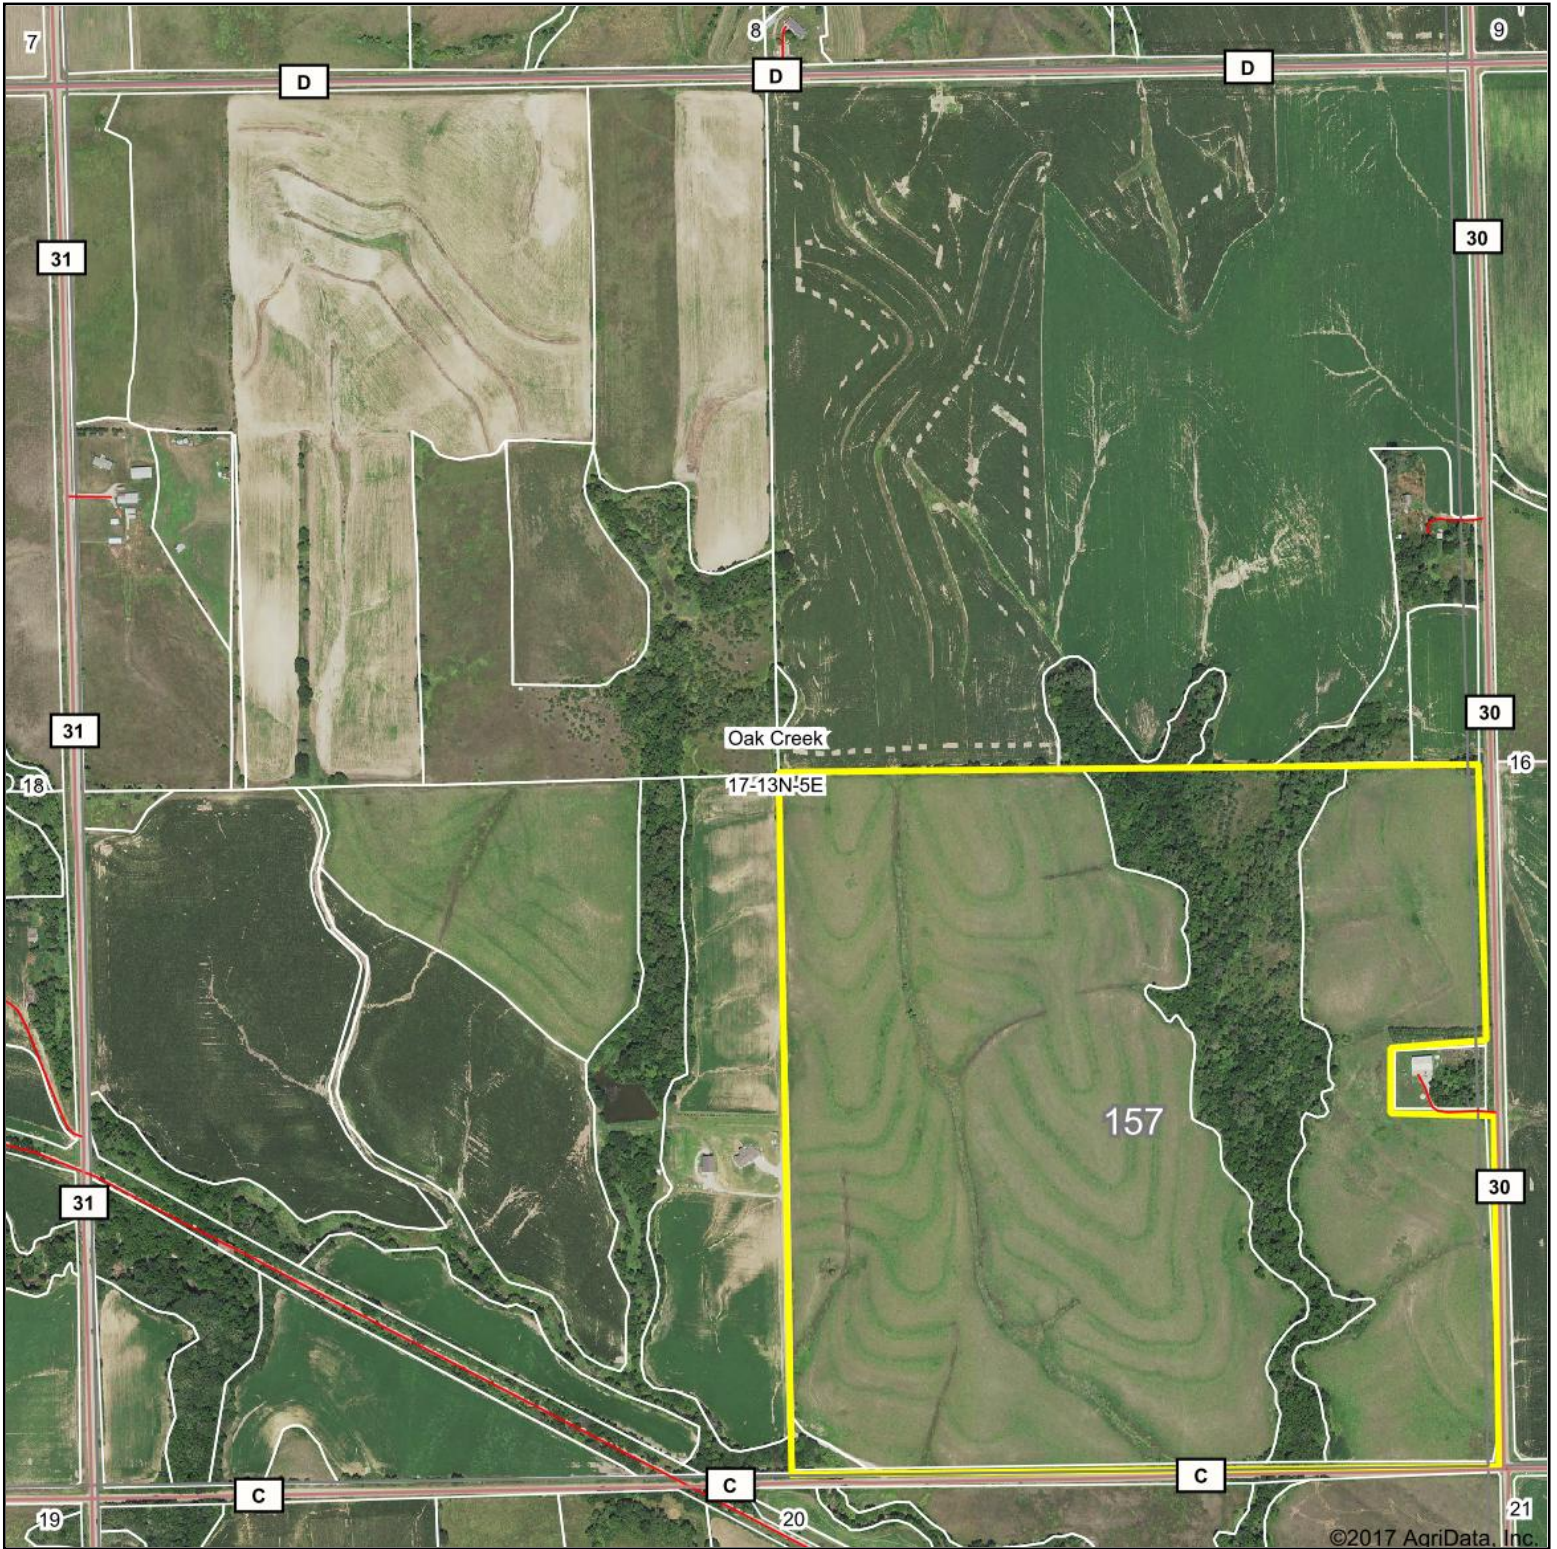

Aerial Map

map center: 41.096873, -96.879900

17-13N-5E
Saunders County
Nebraska

12/18/2017