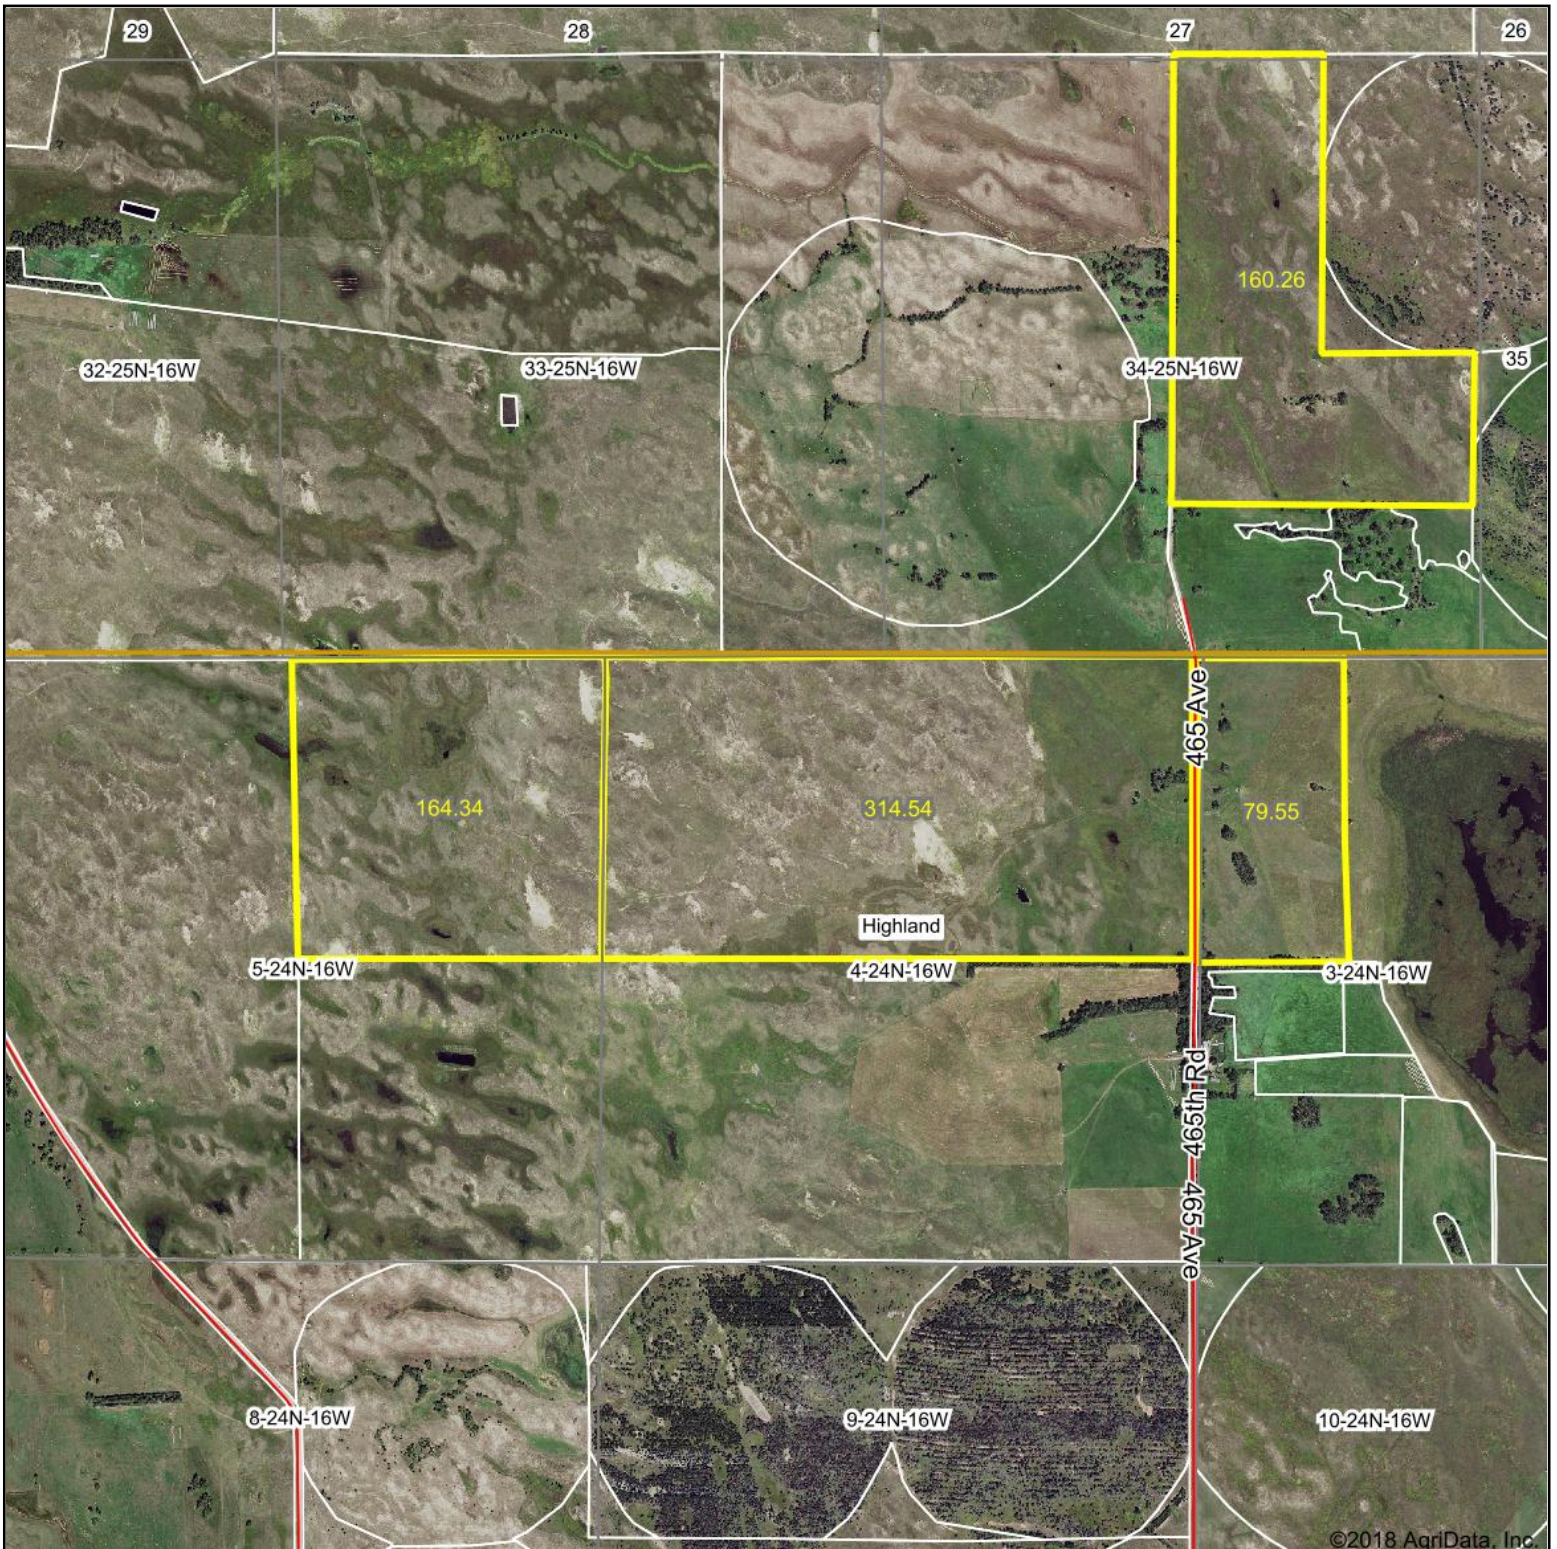

Aerial Map

map center: 42.085095, -99.179484

4-24N-16W
Garfield County
Nebraska

7/25/2018