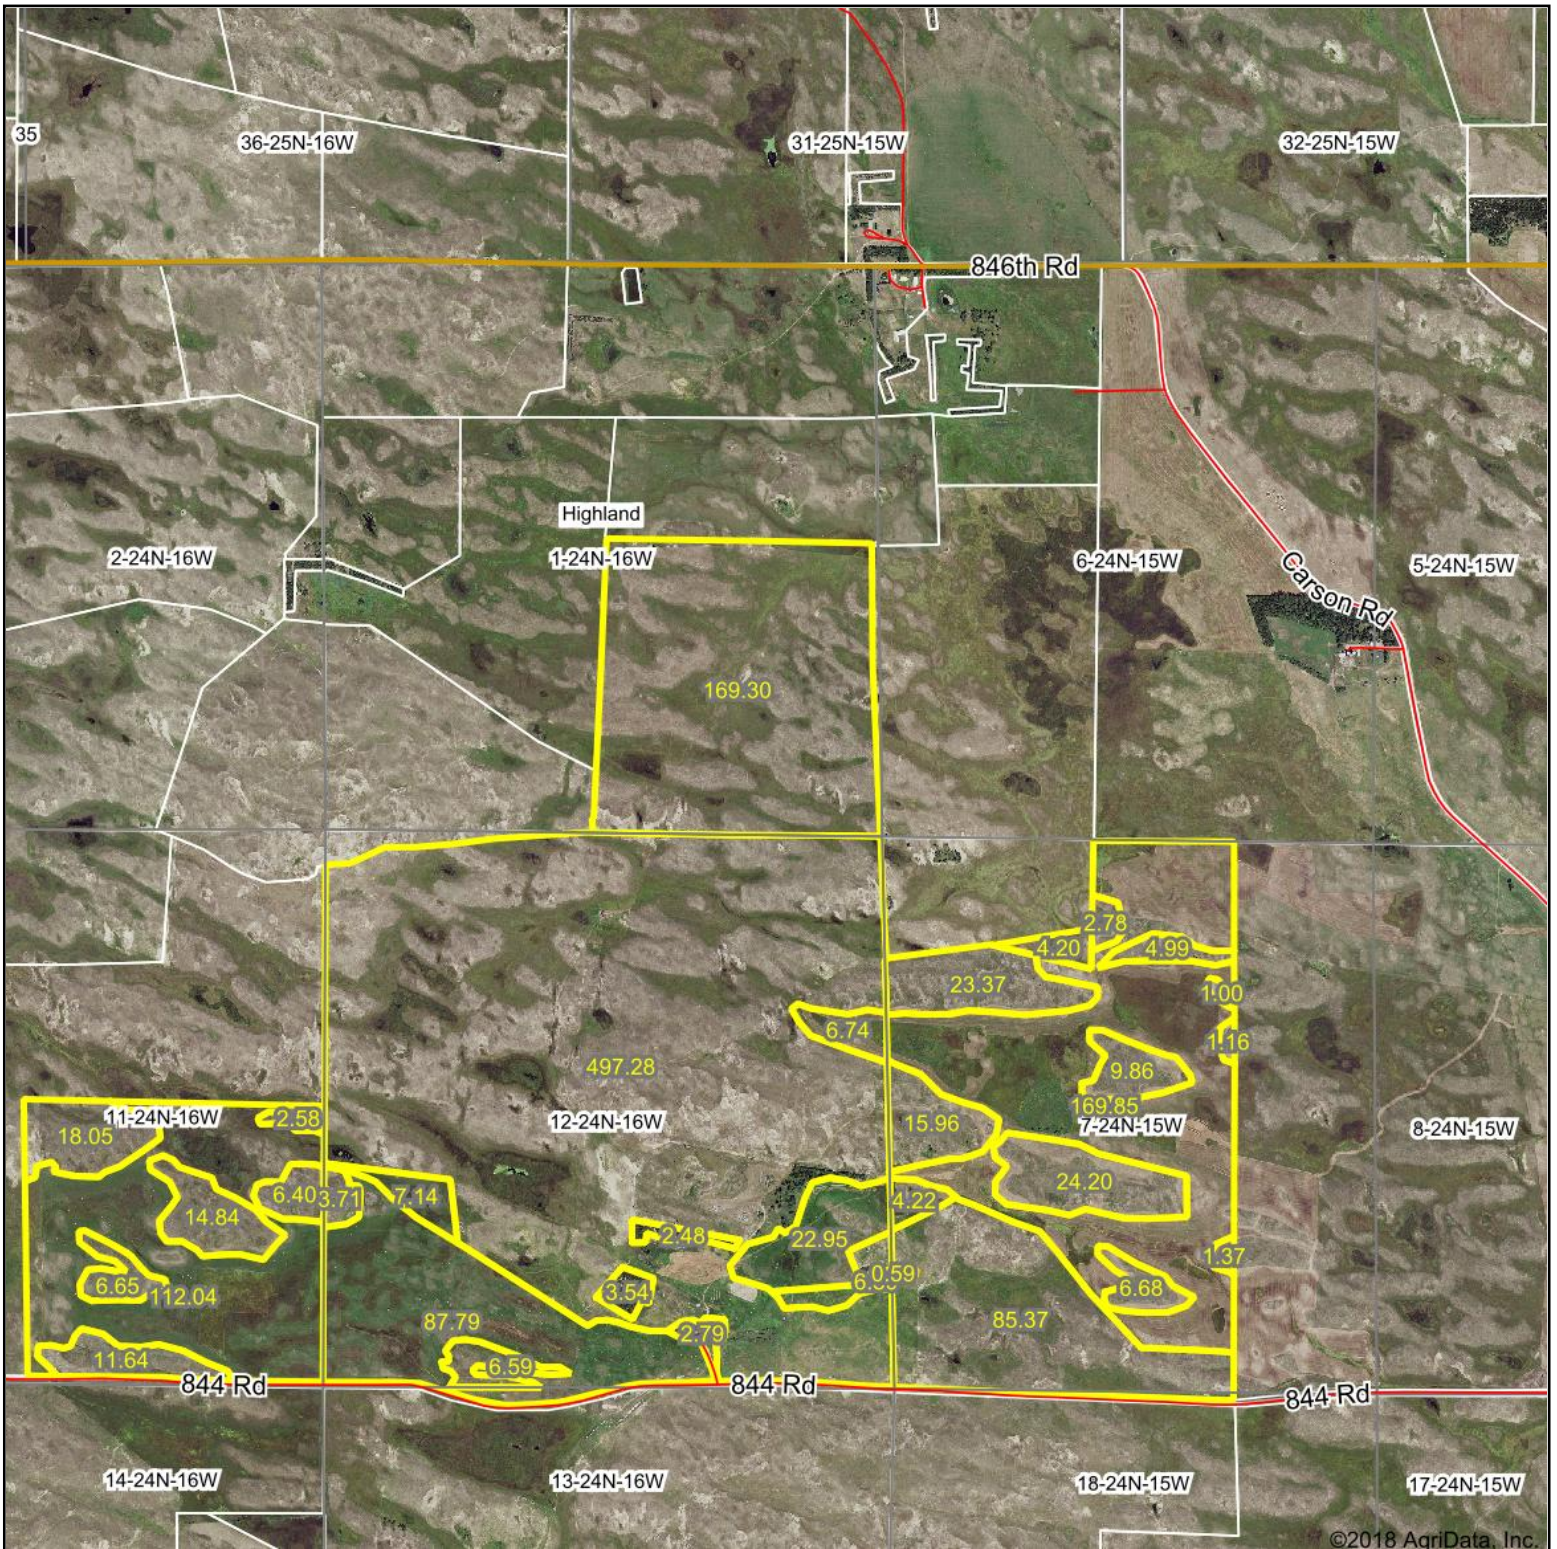

Aerial Map

©2018 AgriData, Inc.

map center: 42.074739, -99.110825

1-24N-16W
Garfield County
Nebraska

7/25/2018