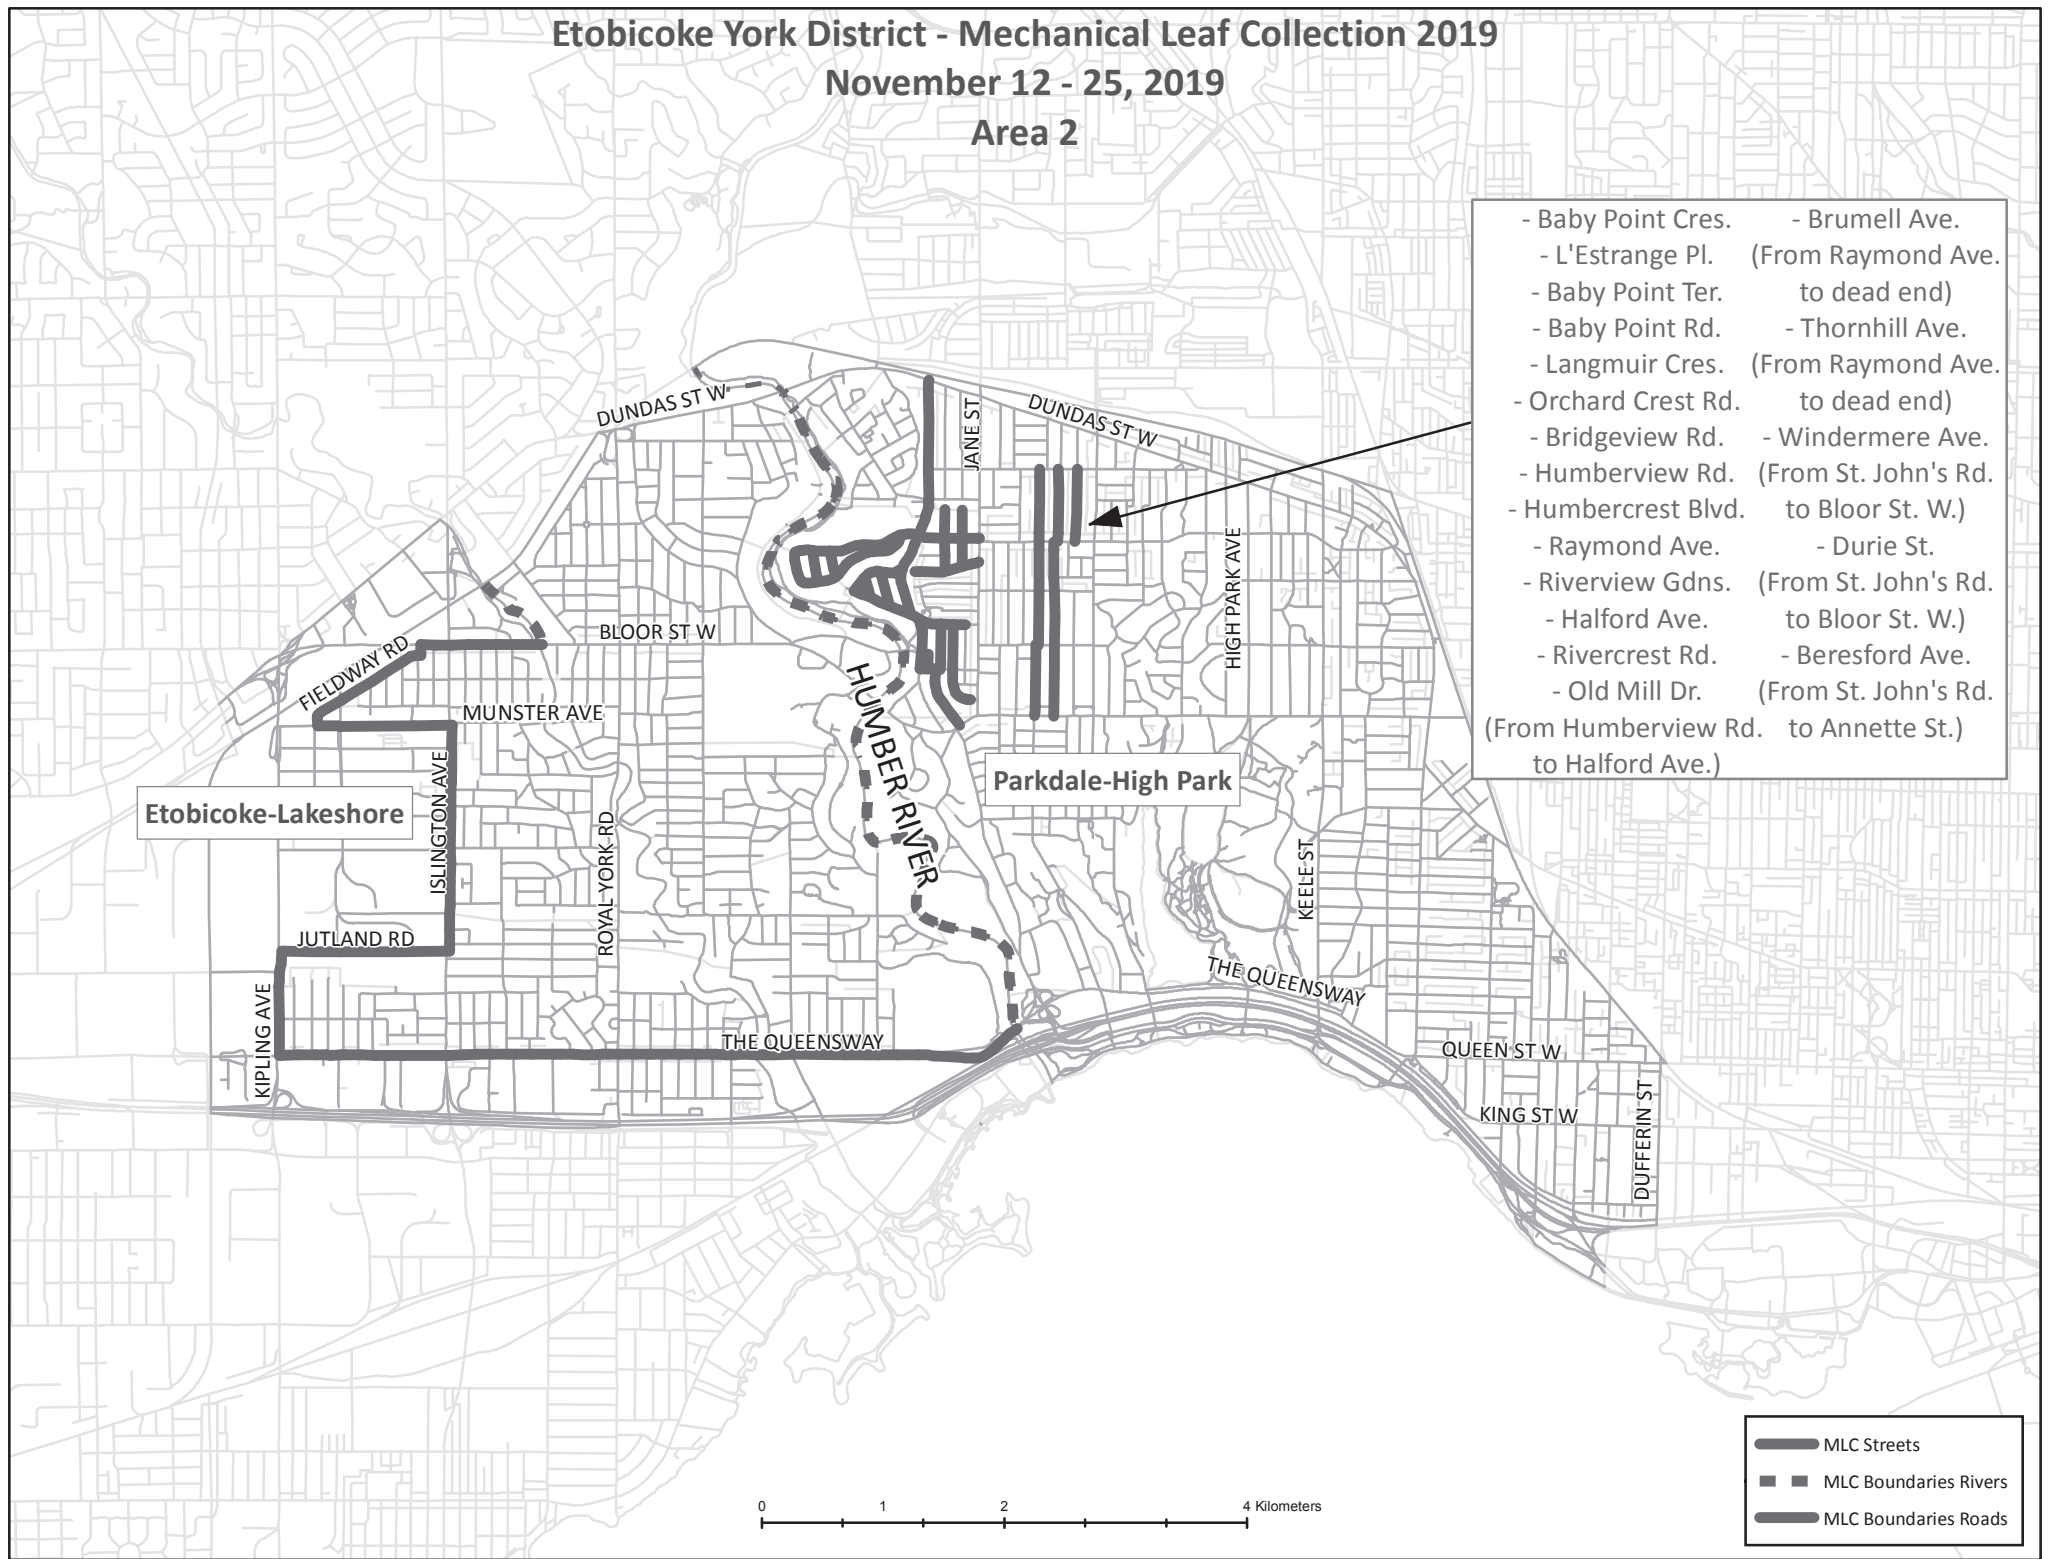

# Etobicoke York District - Mechanical Leaf Collection 2019

November 12 - 25, 2019

Area 2

- Baby Point Cres.
- L'Estrange Pl. (From Raymond Ave. to dead end)
- Baby Point Ter.
- Baby Point Rd.
- Langmuir Cres. (From Raymond Ave. to dead end)
- Orchard Crest Rd.
- Bridgeview Rd.
- Humberview Rd. (From St. John's Rd. to Bloor St. W.)
- Humbercrest Blvd. (From St. John's Rd. to Bloor St. W.)
- Raymond Ave. (From St. John's Rd. to Bloor St. W.)
- Riverview Gdns. (From St. John's Rd. to Bloor St. W.)
- Halford Ave. (From St. John's Rd. to Bloor St. W.)
- Rivercrest Rd.
- Old Mill Dr. (From St. John's Rd. to Annette St.)
- Brumell Ave.
- Thornhill Ave.
- Windermere Ave.
- Durie St.
- Beresford Ave.
- (From Humberview Rd. to Annette St.)
- (From Humberview Rd. to Halford Ave.)

0 1 2 4 Kilometers

- MLC Streets
- MLC Boundaries Rivers
- MLC Boundaries Roads