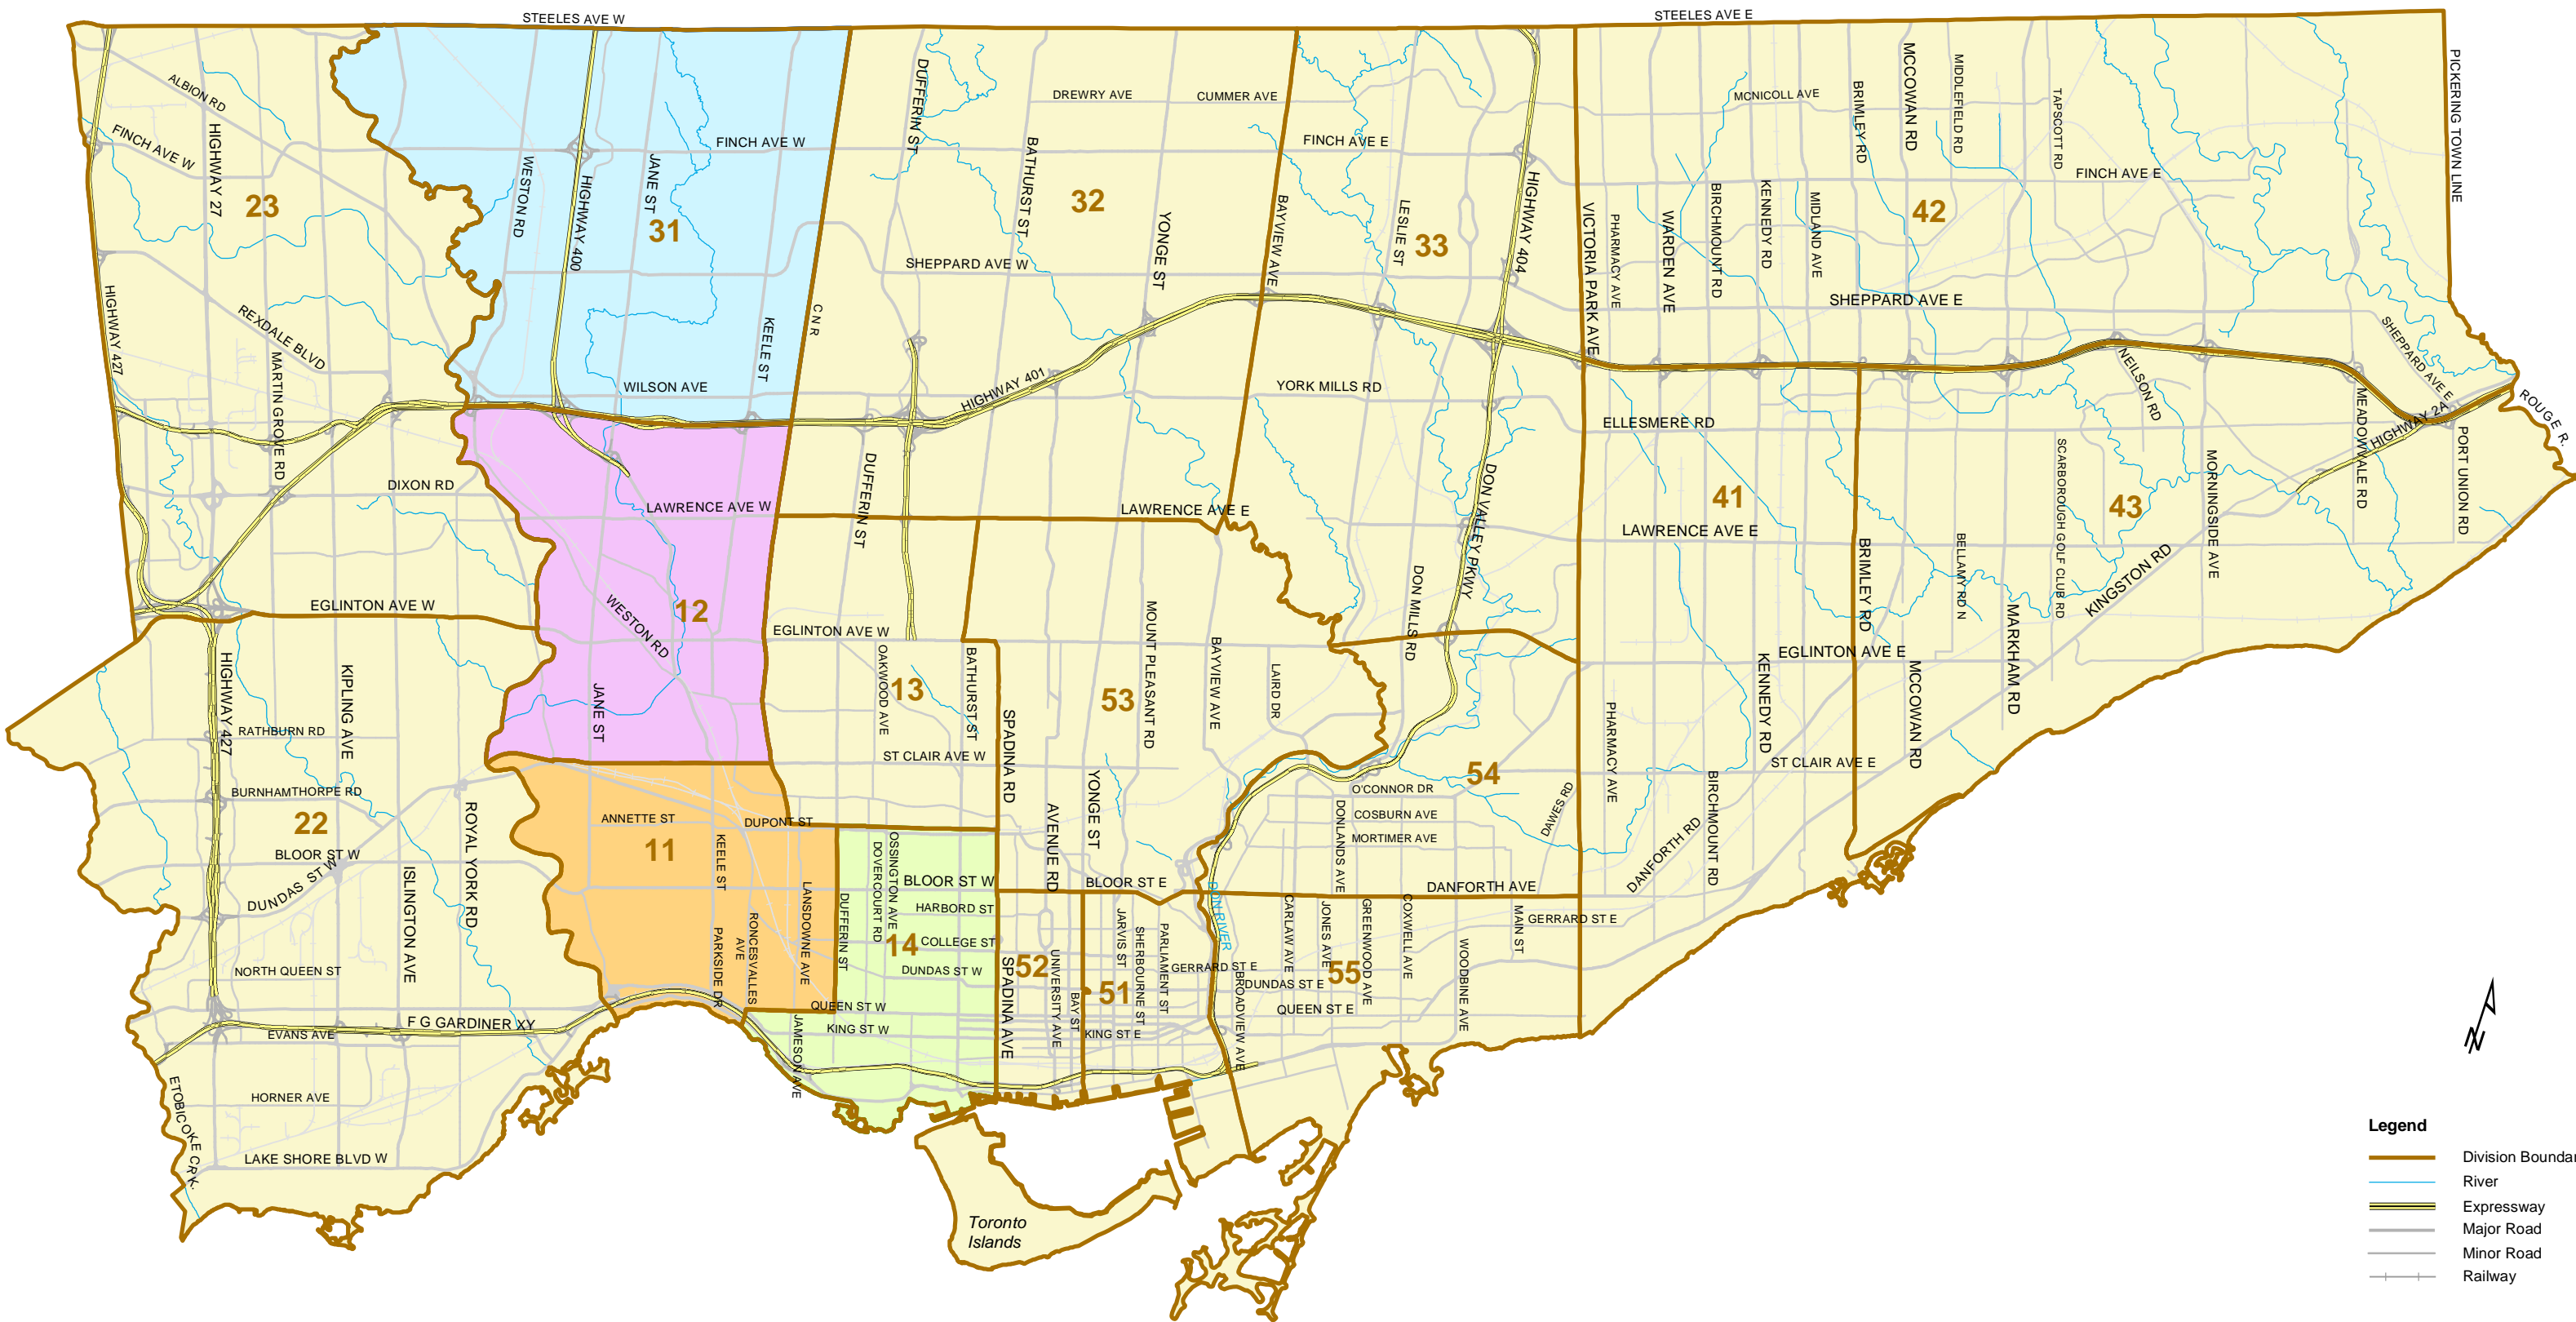

# TORONTO POLICE SERVICE

## Division Boundaries

- Legend**
- Division Boundary
  - River
  - Expressway
  - Major Road
  - Minor Road
  - Railway

### Source

Base Geographic Data: City of Toronto, 2011  
 Produced by: Communications Services, 2011