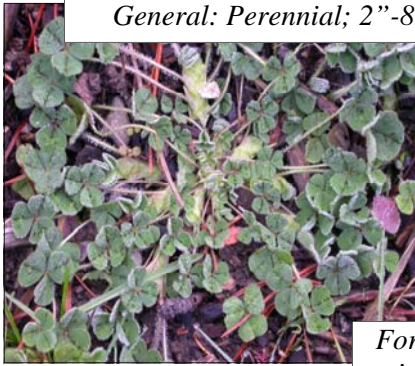

General: Perennial; 2"-8" tall

Flowers: White to pinkish globes

Photo by Heidi Bohan

Form: Spreading, weakly branched stems

Photo by Heidi Bohan

Native Look-alike

Native trifolium species are rare in urban areas. The native **Wood sorrel**, *Oxalis oreganus* (below), has similar leaves but different flowers.

Photo by Heidi Bohan

Management Strategies

- Always remove
- Fibrous roots along stolons
- Primary spread: Seed, runners

Check with parks department or school district for proper disposal

WPGS: 200

Clovers:
White, Red, Little-hop
Trifolium species
Non-native

© Starflower Foundation 2006

White

General: Perennial; 2"-8" tall

Flowers: White to pinkish globes

Photo by Heidi Bohan

Form: Spreading, weakly branched stems

Photo by Heidi Bohan

Native Look-alike