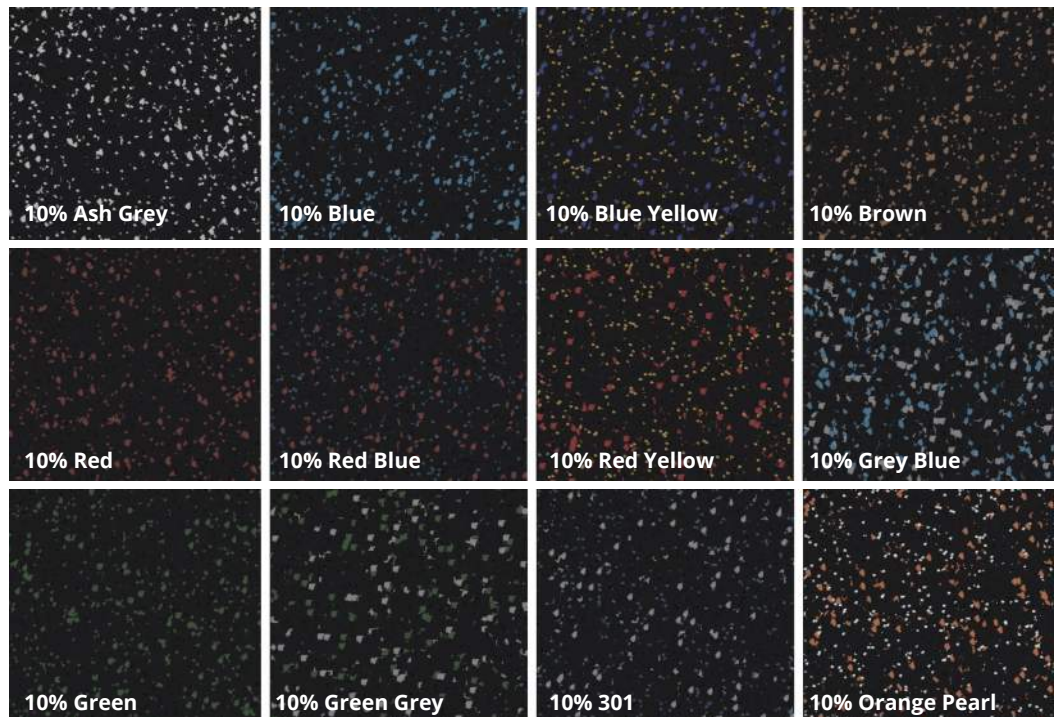

intelli-force
magnetix™

REVOLUTION Magnetic Rubber Tiles

High Color
Percentage

Low Color
Percentage

Meter Square Format; 4mm-12mm gauge available