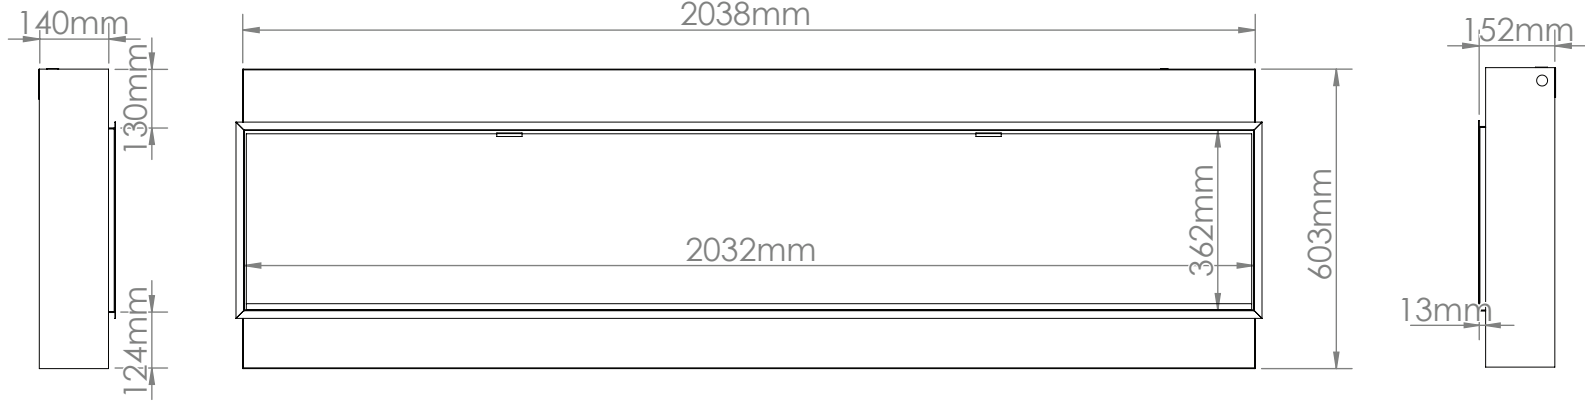

Volts	AC 240V/50Hz
Amps	9 Amps
Watts	2030 Watts
Low Heat	1000 Watts
High Heat	2000 Watts
No Heat	>30 Watts
Lamps	LED 12V
Rotor Motor	AC 240V/50Hz 3.7W
Box Size	2110mm x 270mm x 670mm
Box Weight	XXX kg

Part Number	LPS-8014/INT
Series	Landscape Pro Slim