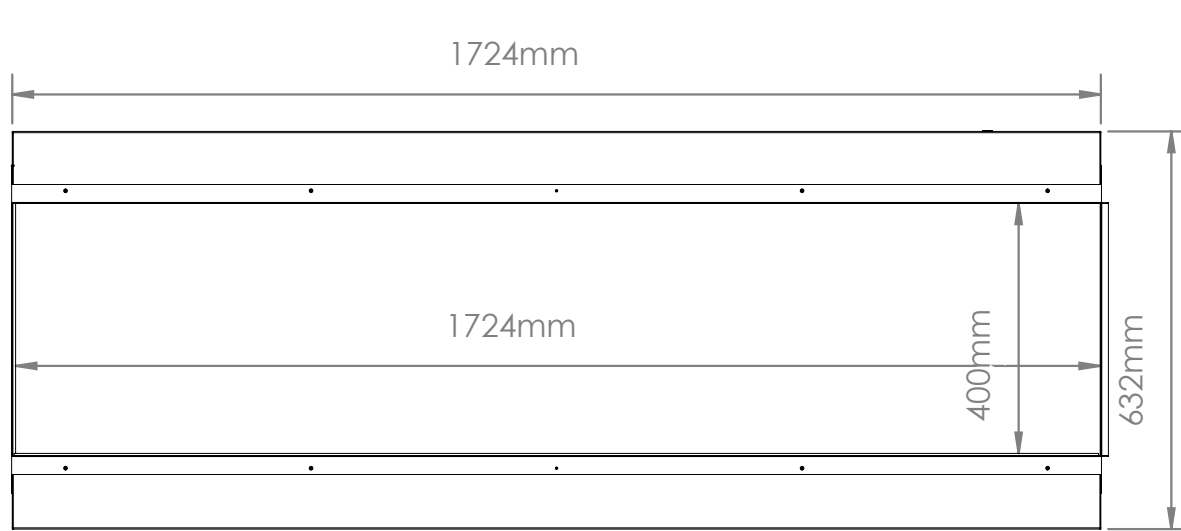

Volts	AC 240V/50Hz
Amps	9 Amps
Watts	2030 Watts
Low Heat	1000 Watts
High Heat	2000 Watts
No Heat	>30 Watts
Lamps	LED 12V
Rotor Motor	AC 240V/50Hz 4.5W
Box Size	1790mm x 690mm x 390mm
Box Weight	77 kg

Part Number	LPM-6816/INT
Series	Landscape Pro Multi