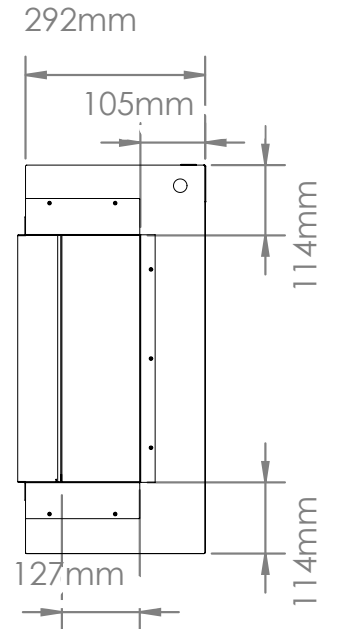

Volts	AC 240V/50Hz
Amps	9 Amps
Watts	2030 Watts
Low Heat	1000 Watts
High Heat	2000 Watts
No Heat	>30 Watts
Lamps	LED 12V
Rotor Motor	AC 240V/50Hz 4.5W
Box Size	1790mm x 690mm x 390mm
Box Weight	77 kg

Part Number	LPM-6816/INT
Series	Landscape Pro Multi