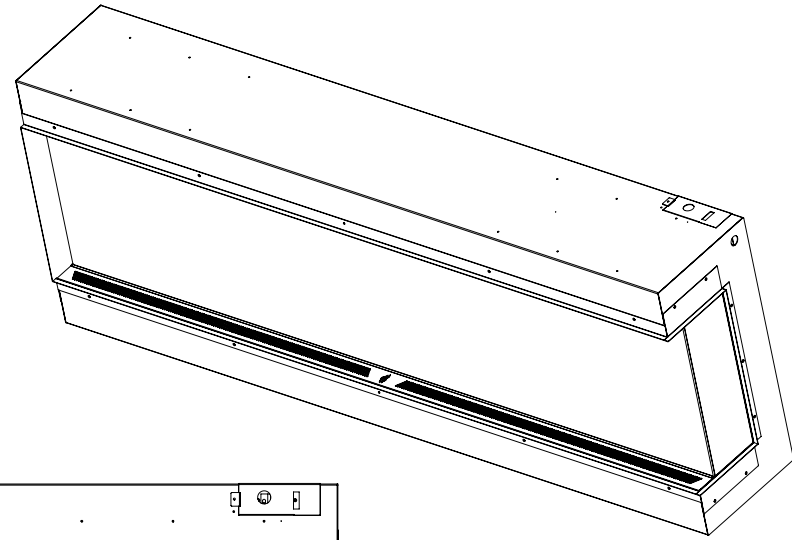

Volts	AC 240V/50Hz
Amps	9 Amps
Watts	2030 Watts
Low Heat	1000 Watts
High Heat	2000 Watts
No Heat	>30 Watts
Lamps	LED 12V
Rotor Motor	AC 240V/50Hz 4.5W
Box Size	1790mm x 690mm x 390mm
Box Weight	77 kg

Part Number	LPM-6816/INT
Series	Landscape Pro Multi