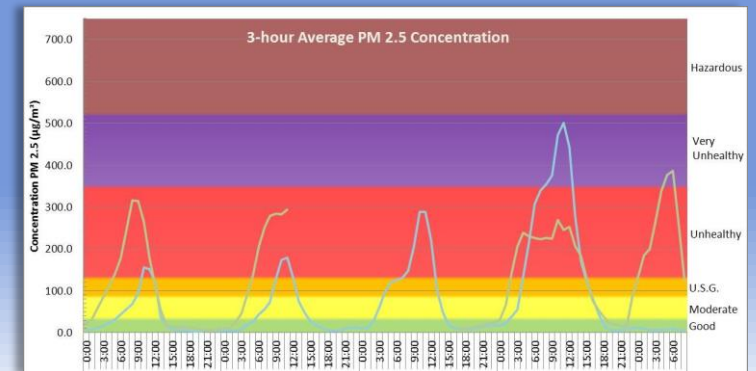

TRIBAL AIR MONITORING SUPPORT CENTER

TAMS Tools, Training, and Resources

- **TEISS for Emissions Inventories**

- https://www7.nau.edu/itep/main/air/air_aqt_teiss

- **TurboQAPP 3.0**

- https://www7.nau.edu/itep/main/air/air_aqt_qapp