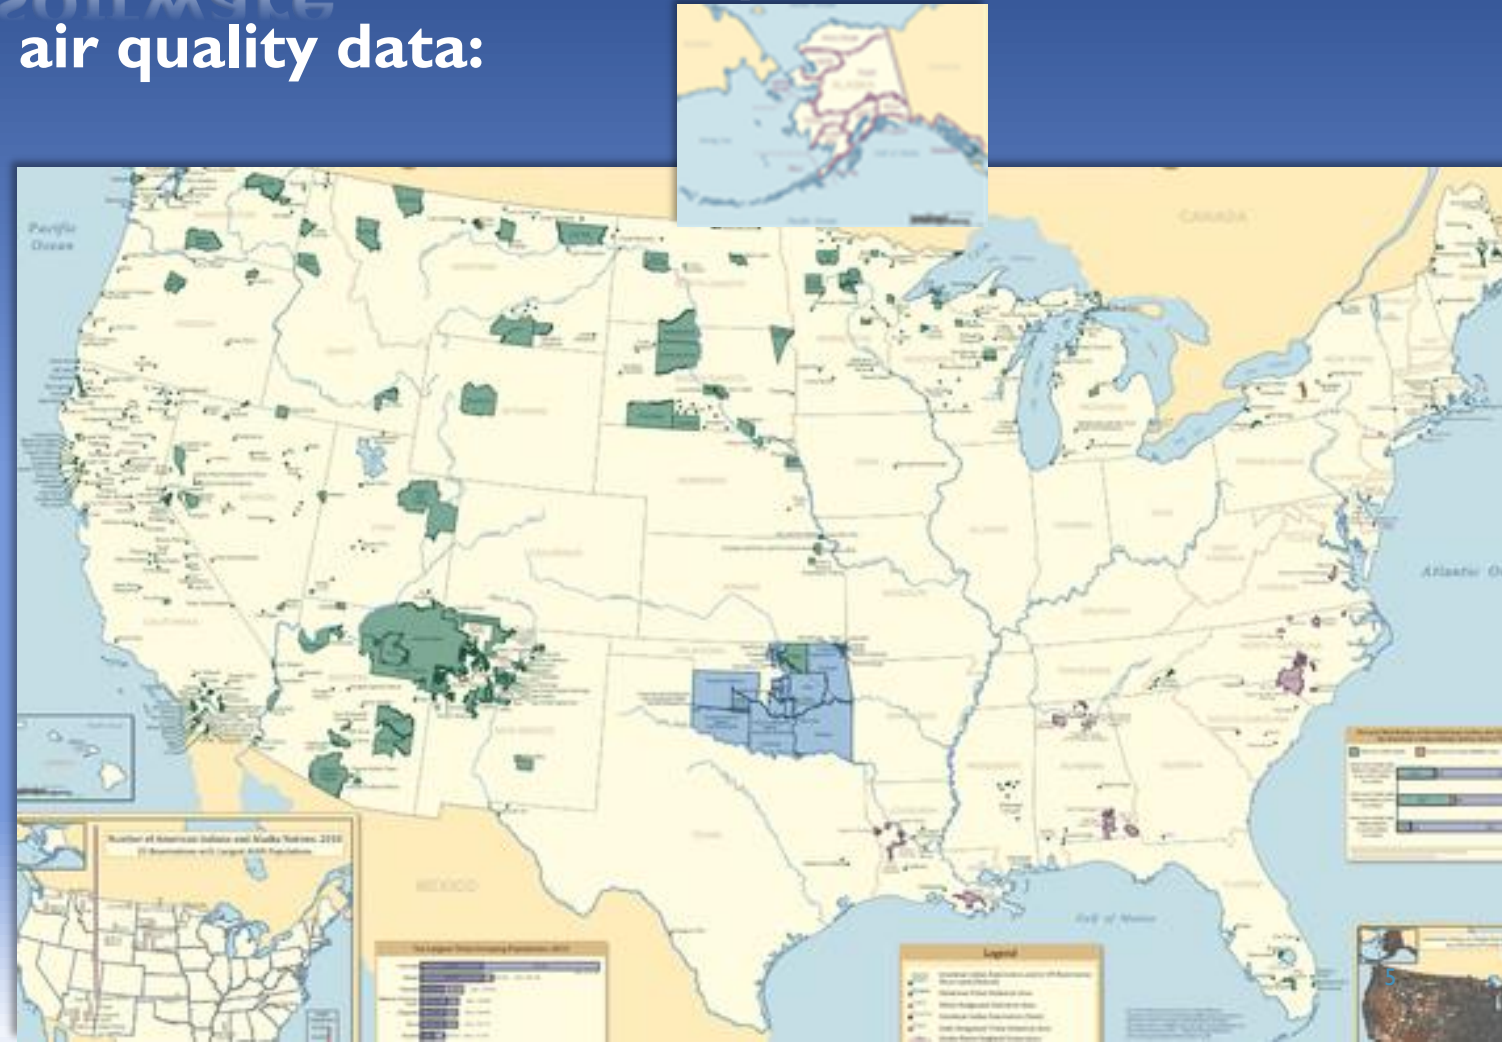

<http://www7.nau.edu/itep/main/tams/Services/EqpLoans>

■ Filter Weighing

■ Online library with wind rose tool (datatools.tamscenter.com)

Quality Review and Exchange System for Tribes (QREST)

- This **open-source, cloud software** solution can provide tools to address the challenges of tribal air quality data:
 - Access,
 - Review,
 - Validation,
 - Reporting, and
 - Submittal
- For multiple tribal agencies throughout the US

Overarching goals are to:

- (1) provide small tribal agencies with the ability to generate legally-defensible data and build tribal capacity,*
- (2) Support tribes with data analysis and reporting by pushing out industry and federal changes to all participating tribes at once and*
- (3) enable more valid data availability to other agencies and EPA*