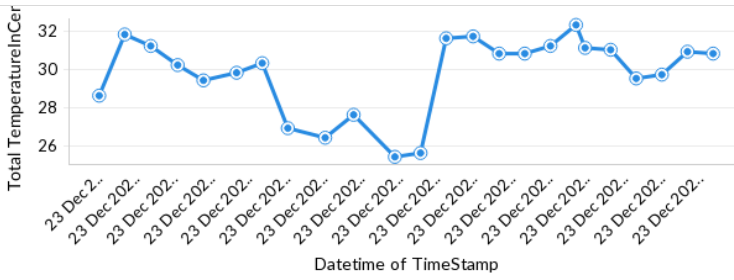

# Device Data Dashboard

Download Speed variation with Signal strength

Charging time

Temperature Variation

Connected N/W by time