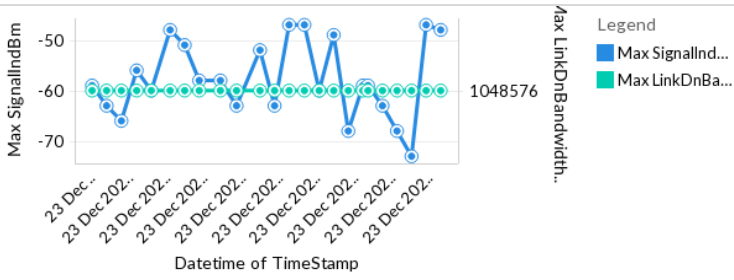

# Device Data Dashboard

Download Speed variation with Signal strength

Charging time

Temperature Variation

Connected N/W by time