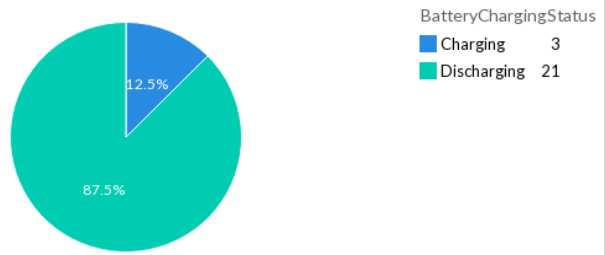

# Device Data Dashboard

Download Speed variation with Signal strength

Charging time

Temperature Variation

Connected N/W by time