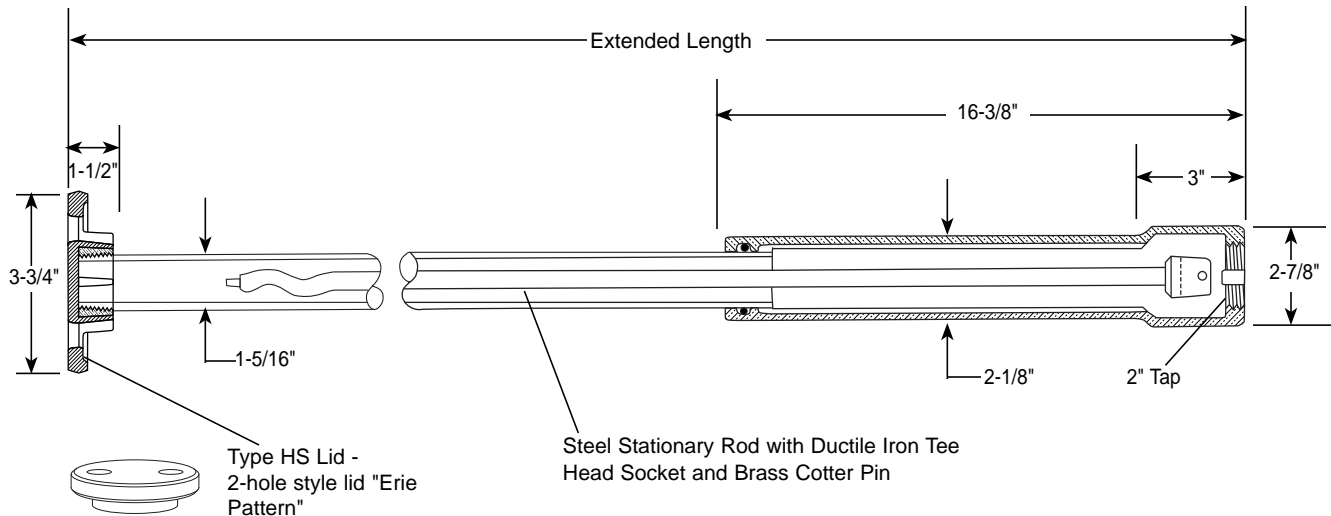

SUBMITTAL INFORMATION

Curb Boxes - (EM1-xx-47-xxR style)

MINNEAPOLIS PATTERN - 1" UPPER SECTION - 2 HOLE STYLE LID - WITH STATIONARY ROD - BASE TAPPED 2"

*EXTENDED LENGTH	ROD LENGTH	APPROX. WT. LBS.	CATALOG NUMBER	✓ SUBMITTED ITEM(S)
3'	18"	16	EM1-30-47-18R	
3'-6"	24"	17	EM1-35-47-24R	
4'	30"	19	EM1-40-47-30R	
4'-6"	36"	20	EM1-45-47-36R	
5'	42"	21	EM1-50-47-42R	
5'-6"	48"	22	EM1-55-47-48R	
6'	54"	24	EM1-60-47-54R	
6'-6"	60"	25	EM1-65-47-60R	
7'	66"	26	EM1-70-47-66R	
7'-6"	72"	27	EM1-75-47-72R	
8'	78"	28	EM1-80-47-78R	

*Telescopes to 1 foot less than extended length.

FEATURES

- Minneapolis Base for use with Minneapolis Pattern 1-1/4" thru 2" Ball Curb Stops and 1" "Z"-Type Curb Stops
- Base tapped with 2" threads
- Lid and base made of cast iron per ASTM A48, Class 25
- Upper section made of steel
- Finish is black e-coat