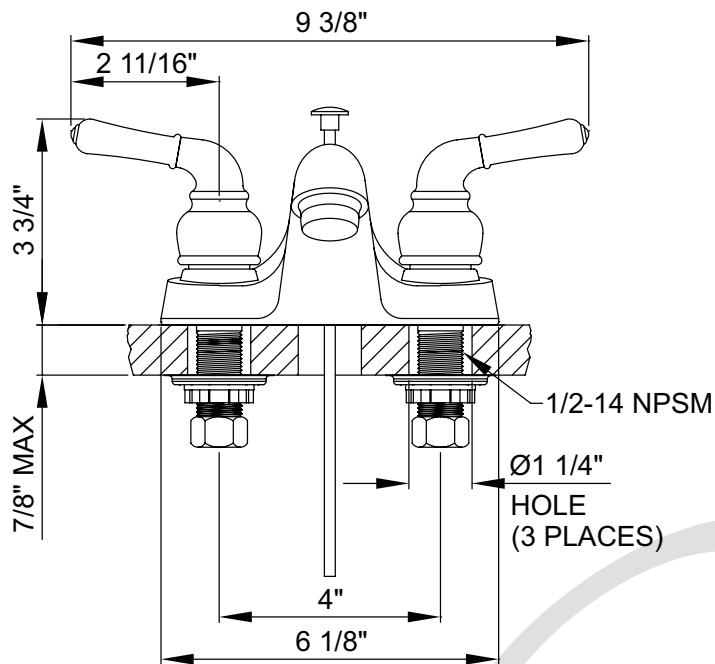

OLYMPIA FAUCETS
VALUE FOR BUILDERS

**L-7242
ACCENT SERIES**

Two Handle Lavatory Faucet

- Lever Handles
- 4-1/8" Reach, 1-3/4" From Deck to Aerator
- Washerless Cartridge Operation
- 3-Hole 4" Installation
- Brass Pop-Up Drain Assembly
- With 1.2 GPM Flow Rate

Brass Pop-Up Drain