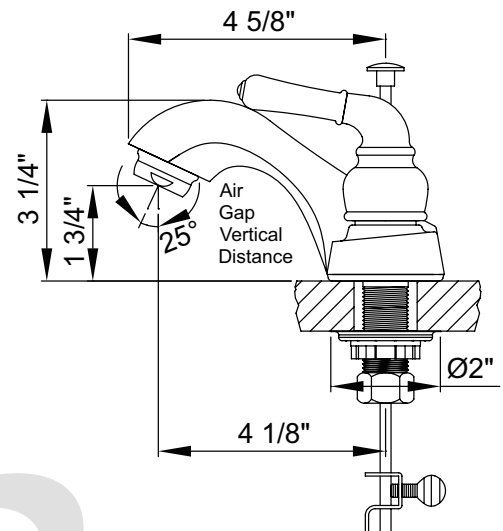

OLYMPIA FAUCETS
VALUE FOR BUILDERS

**L-7242
ACCENT SERIES**

Two Handle Lavatory Faucet

- Lever Handles
- 4-1/8" Reach, 1-3/4" From Deck to Aerator
- Washerless Cartridge Operation
- 3-Hole 4" Installation
- Brass Pop-Up Drain Assembly
- With 1.2 GPM Flow Rate