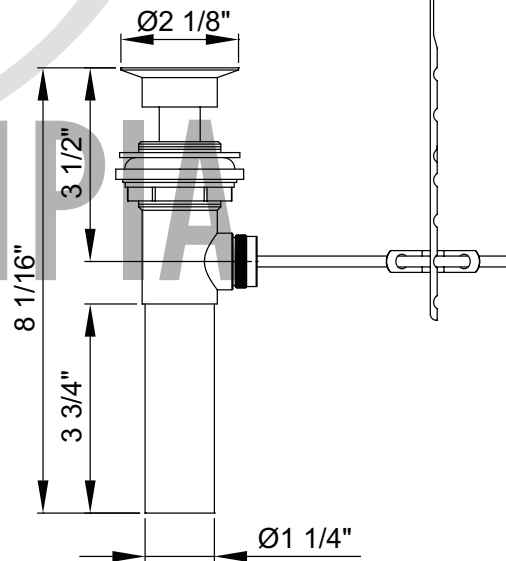

OLYMPIA FAUCETS
VALUE FOR BUILDERS

**L-7242
ACCENT SERIES**

Two Handle Lavatory Faucet

- Lever Handles
- 4-1/8" Reach, 1-3/4" From Deck to Aerator
- Washerless Cartridge Operation
- 3-Hole 4" Installation
- Brass Pop-Up Drain Assembly
- With 1.2 GPM Flow Rate

Brass Pop-Up Drain