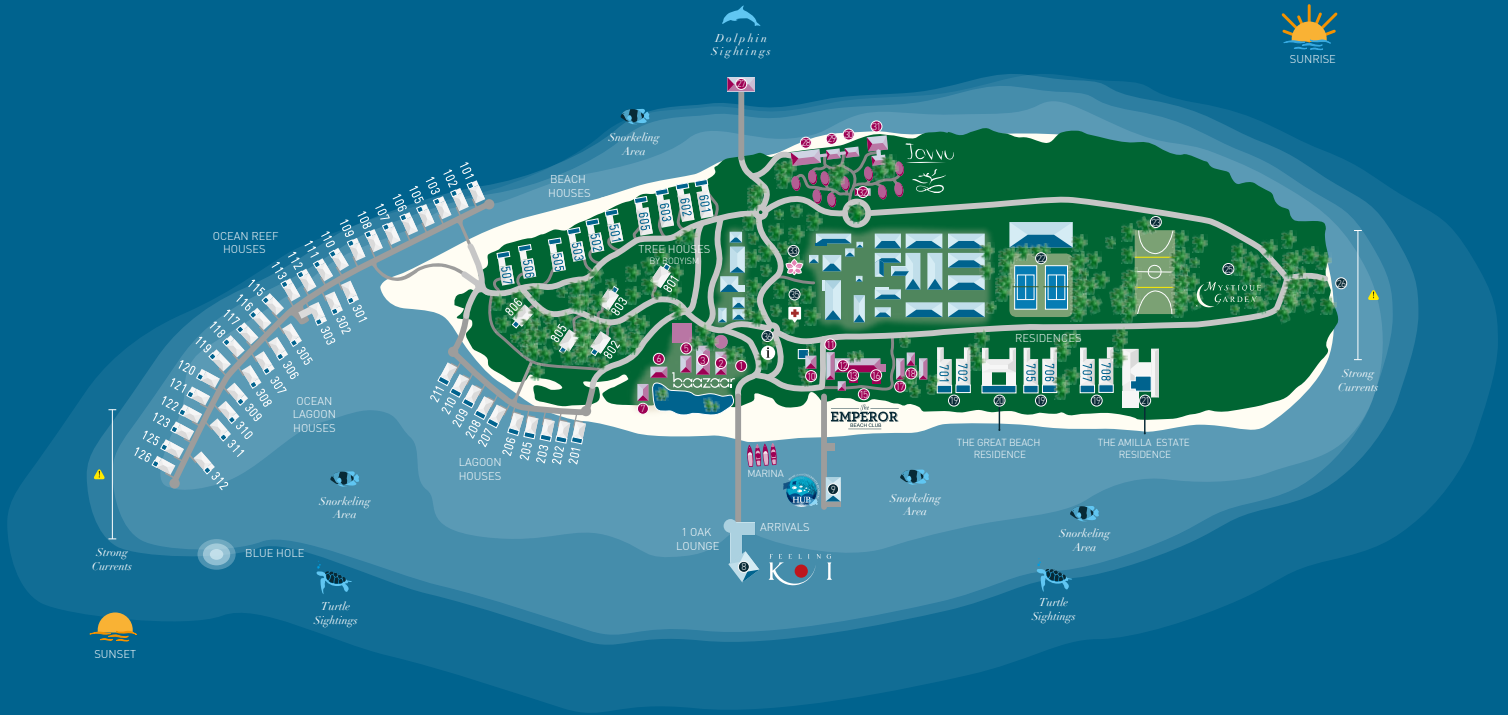

Amilla

AMILLA FUSHI | BAA ATOLL | MALDIVES

baazaar

- 1 JOE'S PIZZA
- 2 BAAZAAR BAR
- 3 GRILL
- 4 WOK
- 5 FRESH
- 6 FISH & CHIP SHOP
- 7 FEELING KOI & 1 OAK LOUNGE
- 8 H.U.B AND MARINE BIO STUDIO DIVE BUTLER

the EMPEROR BEACH CLUB

- 10 KIDS - SULTAN'S VILLAGE
- 11 SHUTTERFISH PHOTOGRAPHY
- 12 AMILLA FIHAARA LIFESTYLE / FASHION
- 13 EMPEROR GENERAL STORE
- 14 WINE CELLAR
- 15 EMPEROR BEACH BAR
- 16 ARTIST STUDIO
- 18 WATERSPORTS CENTRE

RESIDENCES

- 19 FOUR BEDROOM RESIDENCES
- 20 THE GREAT BEACH RESIDENCE EIGHT BEDROOM
- 21 THE AMILLA ESTATE RESIDENCE SIX BEDROOM

AMILLA ARENA

- 22 JIM COURIER TENNIS COURTS
- 23 FOOTBALL COURT
- 24 MYSTIC GARDEN
- 25 TURQUOISE REEF BEACH

Javu

- 26 YOGA PAVILION
- 27 CLEAN & LEAN CAFE
- 28 BODYISM TRAINING STUDIO
- 29 CARDIO & WEIGHTS
- 30 STEAM & SAUNA
- 31 JAVU SPA RECEPTION
- 32 ORCHID GARDEN
- 33 CLINIC
- 34 HELPDESK