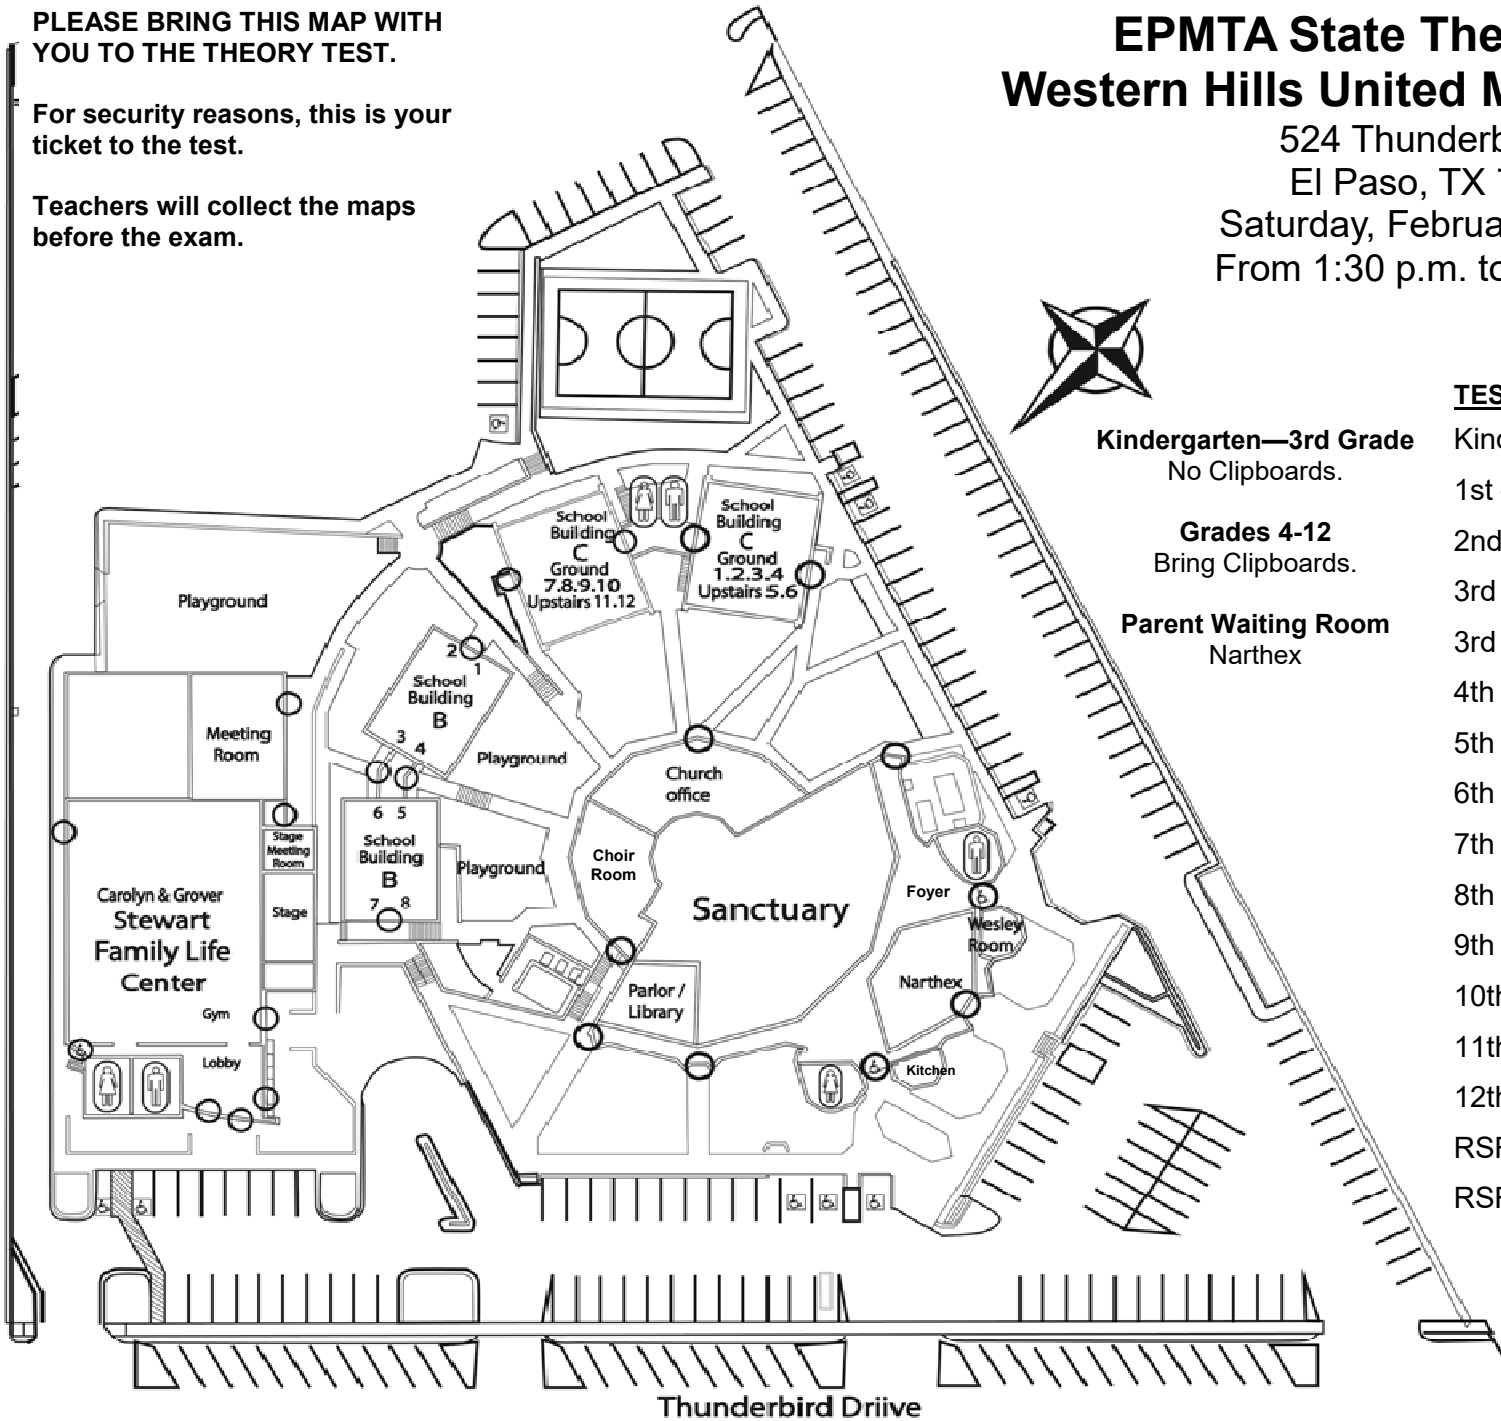

PLEASE BRING THIS MAP WITH YOU TO THE THEORY TEST.

For security reasons, this is your ticket to the test.

Teachers will collect the maps before the exam.

EPMTA State Theory Exam at Western Hills United Methodist Church

Kindergarten — B5 — Martinez

1st — B4 — Bassuk

2nd — B1 — Sarrels

3rd A (A-L) - B2 — Mendez

3rd B (M-Z) - B3 — Ortega

4th — C11 — Richards

5th — Sanctuary — Lumpkin

6th — Choir Room — Cano

7th — Library/Parlor — Safi

8th — C2 — Yapp

9th — C3 — Murillo

10th — C5 — Habicht

11th — Wesley Room — Meza

12th — Kitchen — Morrow

RSR&SS — Foyer — Hallmark

RSR&SS — C6 — Wilkinson