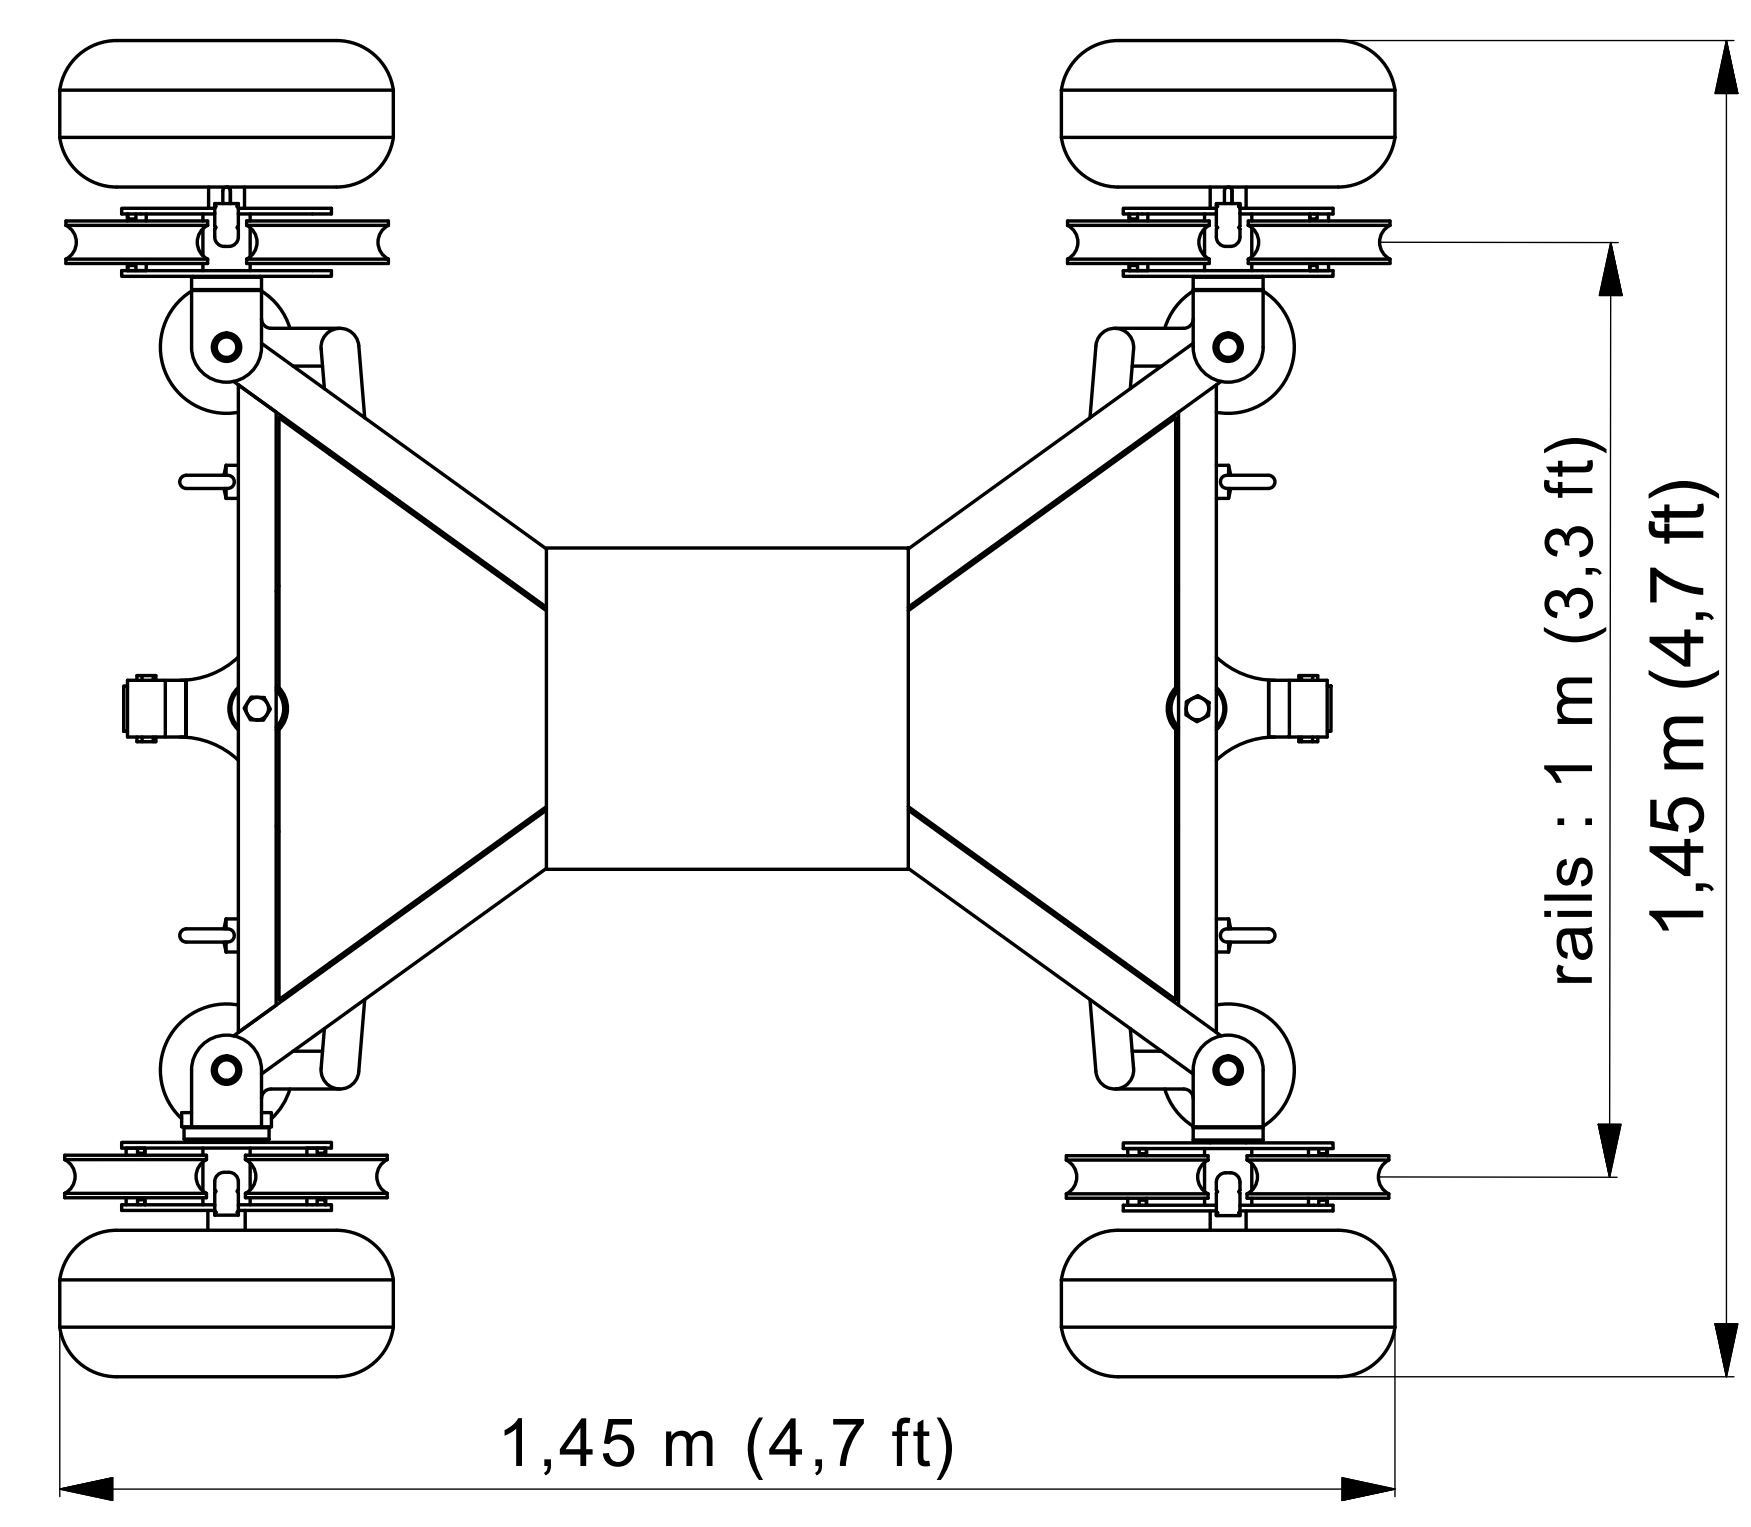

MovieBird 17 specification:
Max. nose load: 80 kg / 176 lbs
Max. arm speed: 1,2 m/s (3,9 ft/s)
Arm weight: 180kg / 400 lbs
One counterweight: 16kg / 35,3lbs
Crane weight including counterweights: 760kg / 1675 lbs

min. 5 m (16,4 ft)
 max. 5,4 m (17,7 ft)
 + 1 m (3,3 ft) when overslung