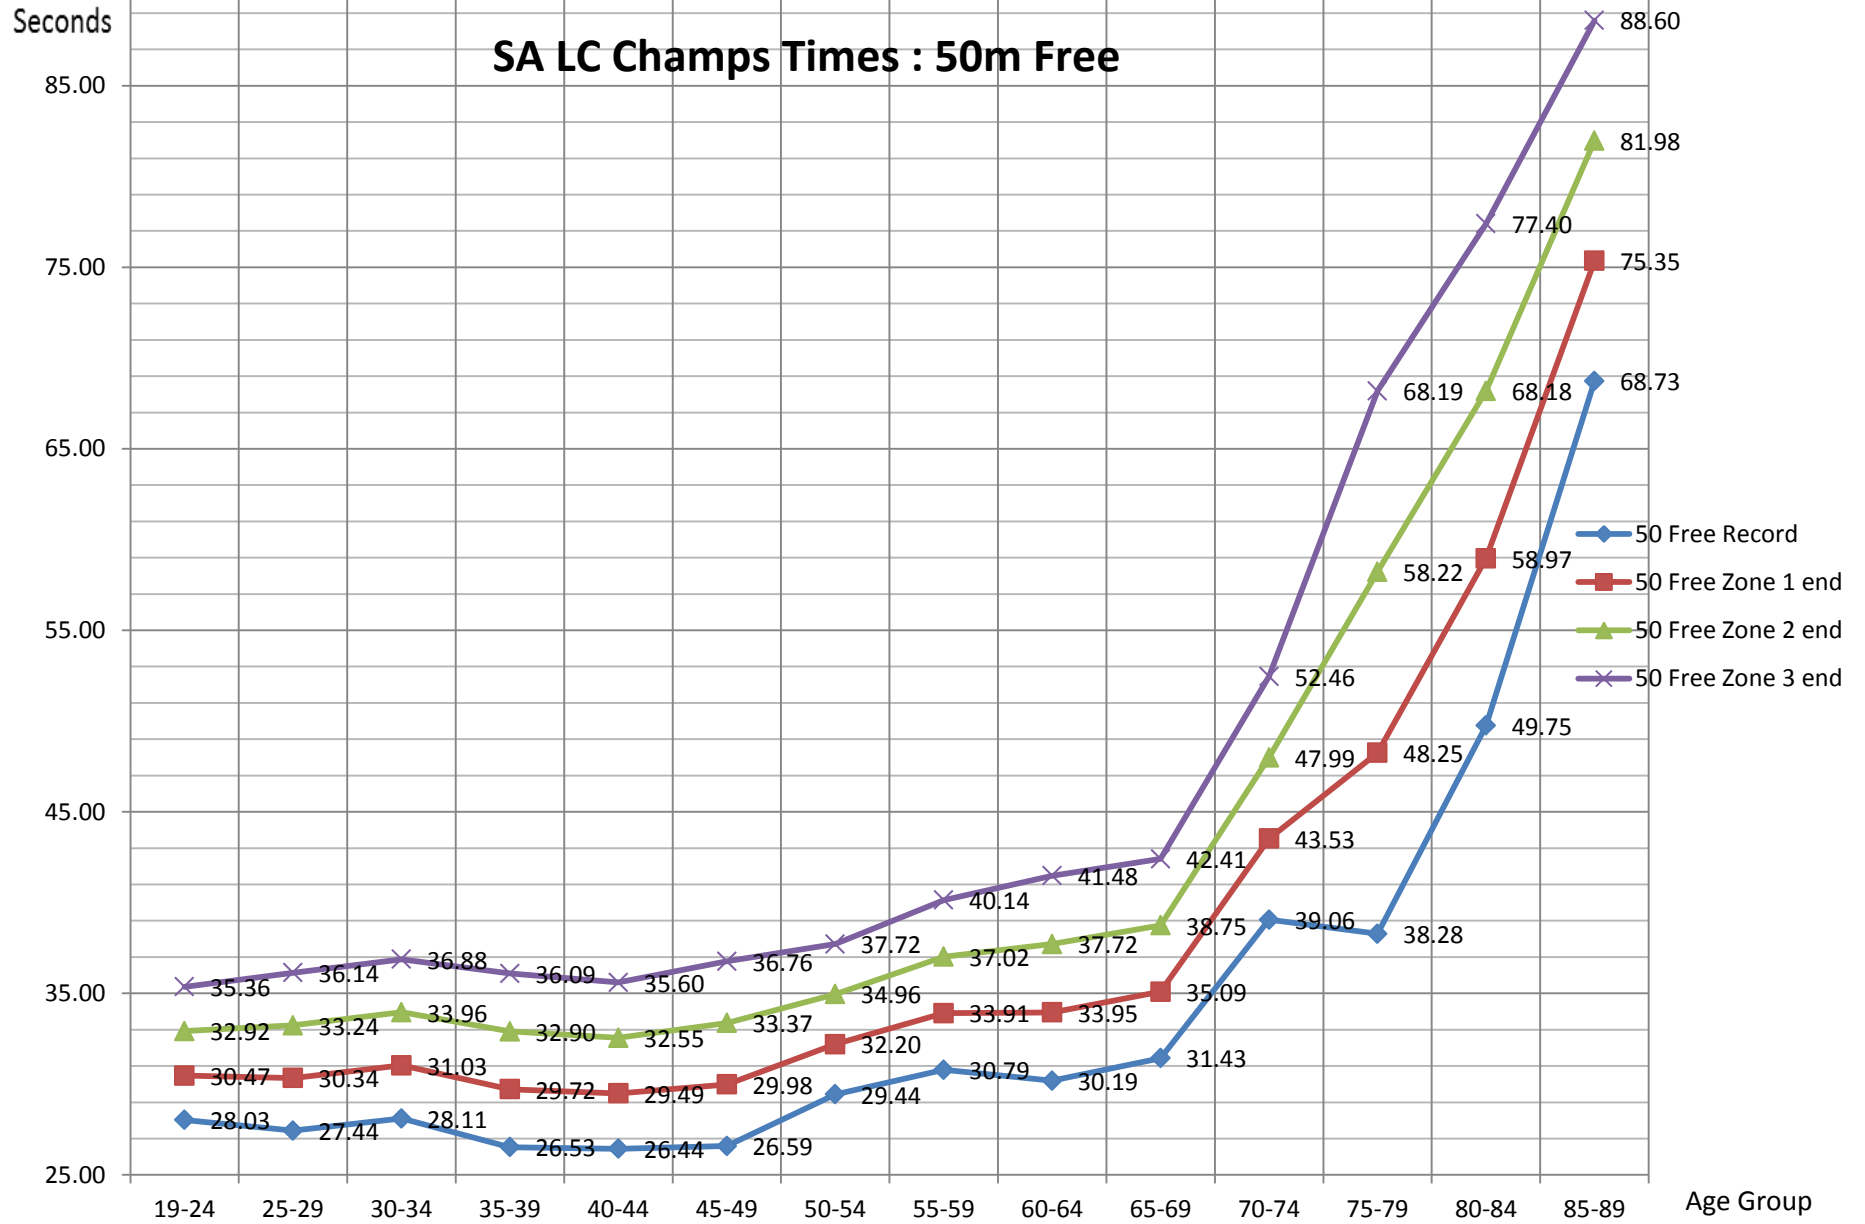

SA LC Champs Times : 50m Free