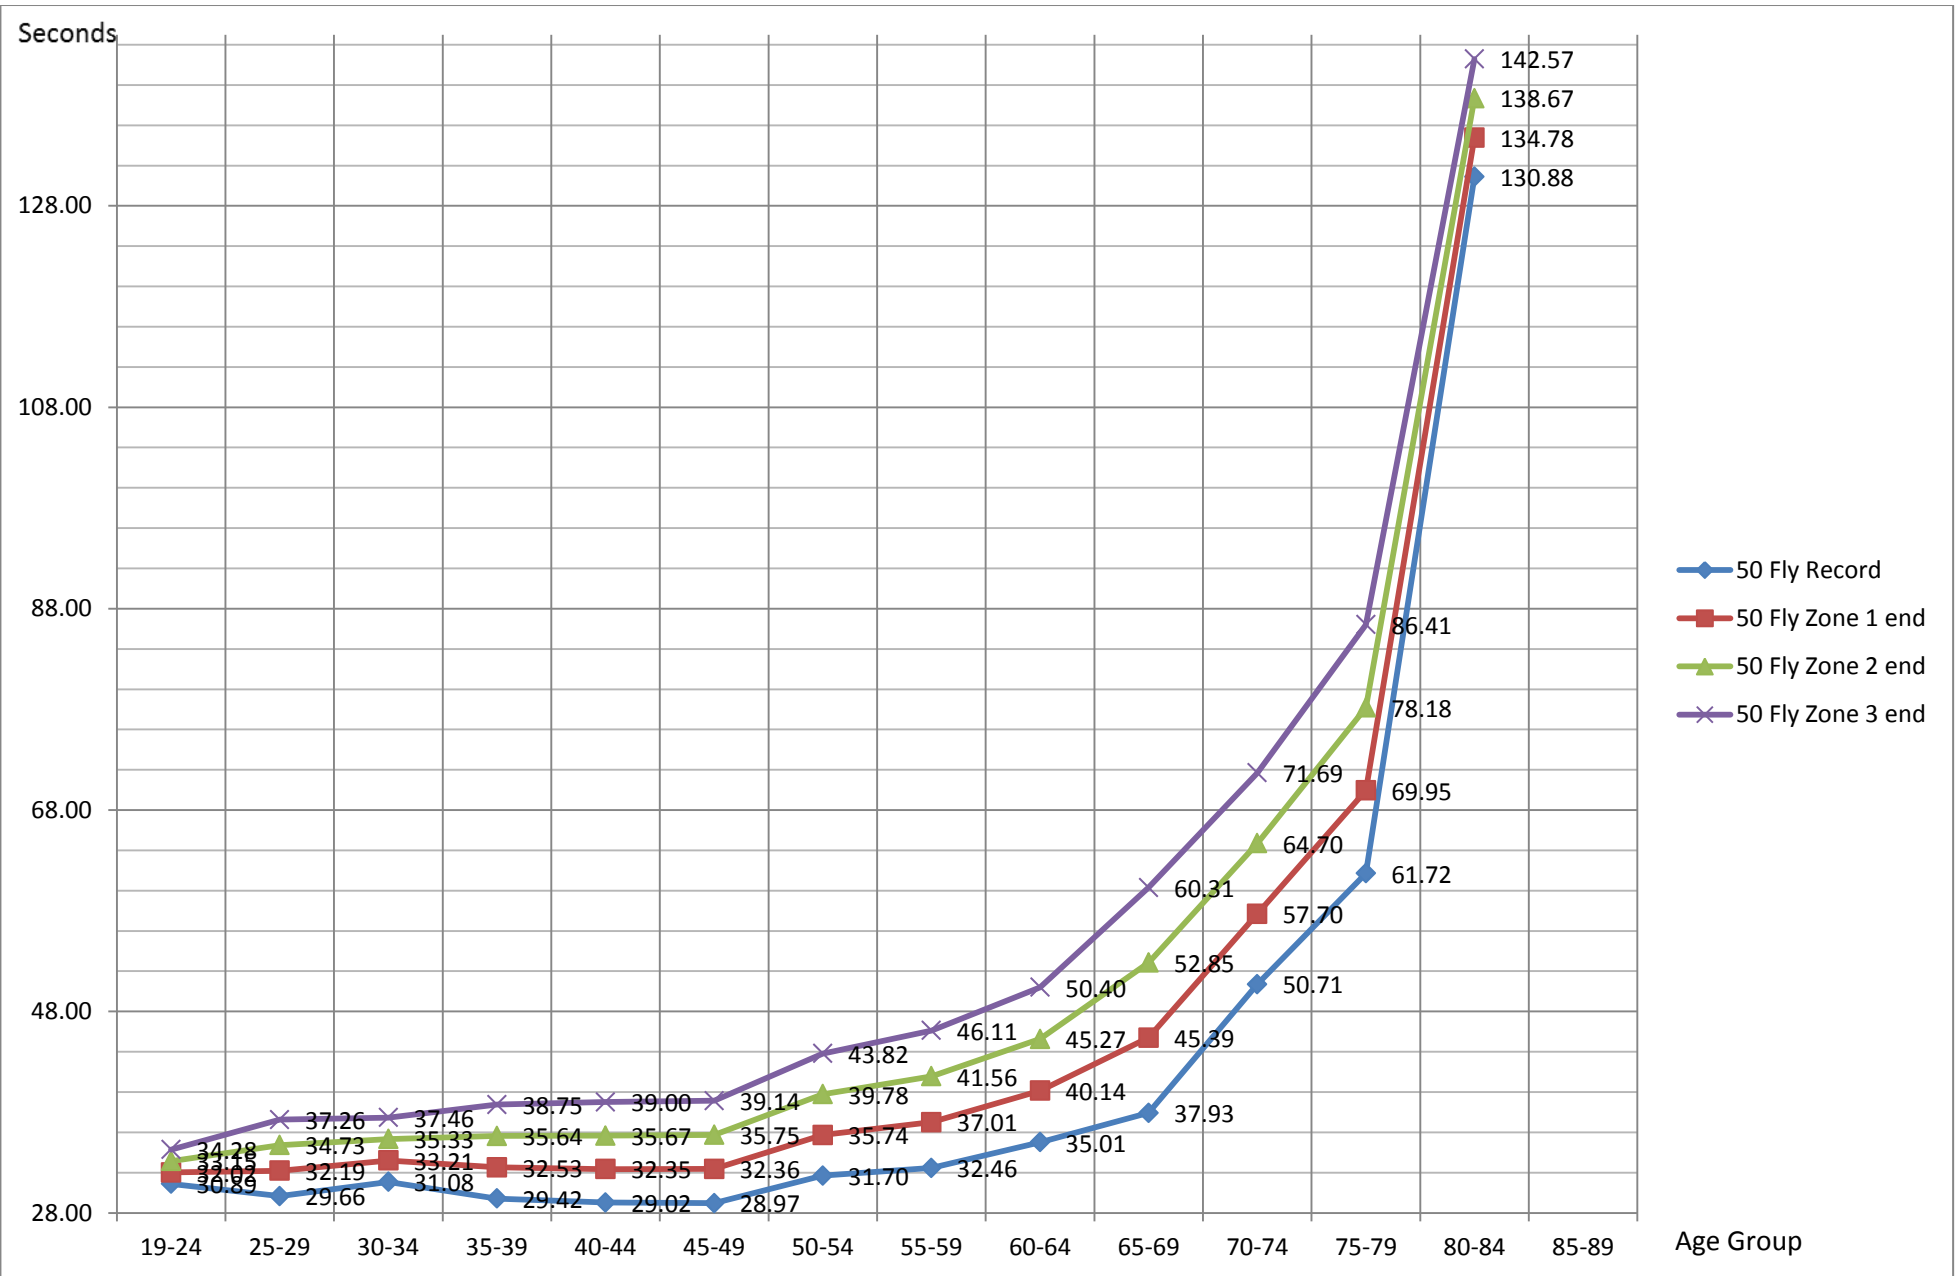

### Average Attendance: 400m Free

Competitors

### Average Attendance : 800m Free

Competitors

### Average Attendance : 50m Fly

Competitors