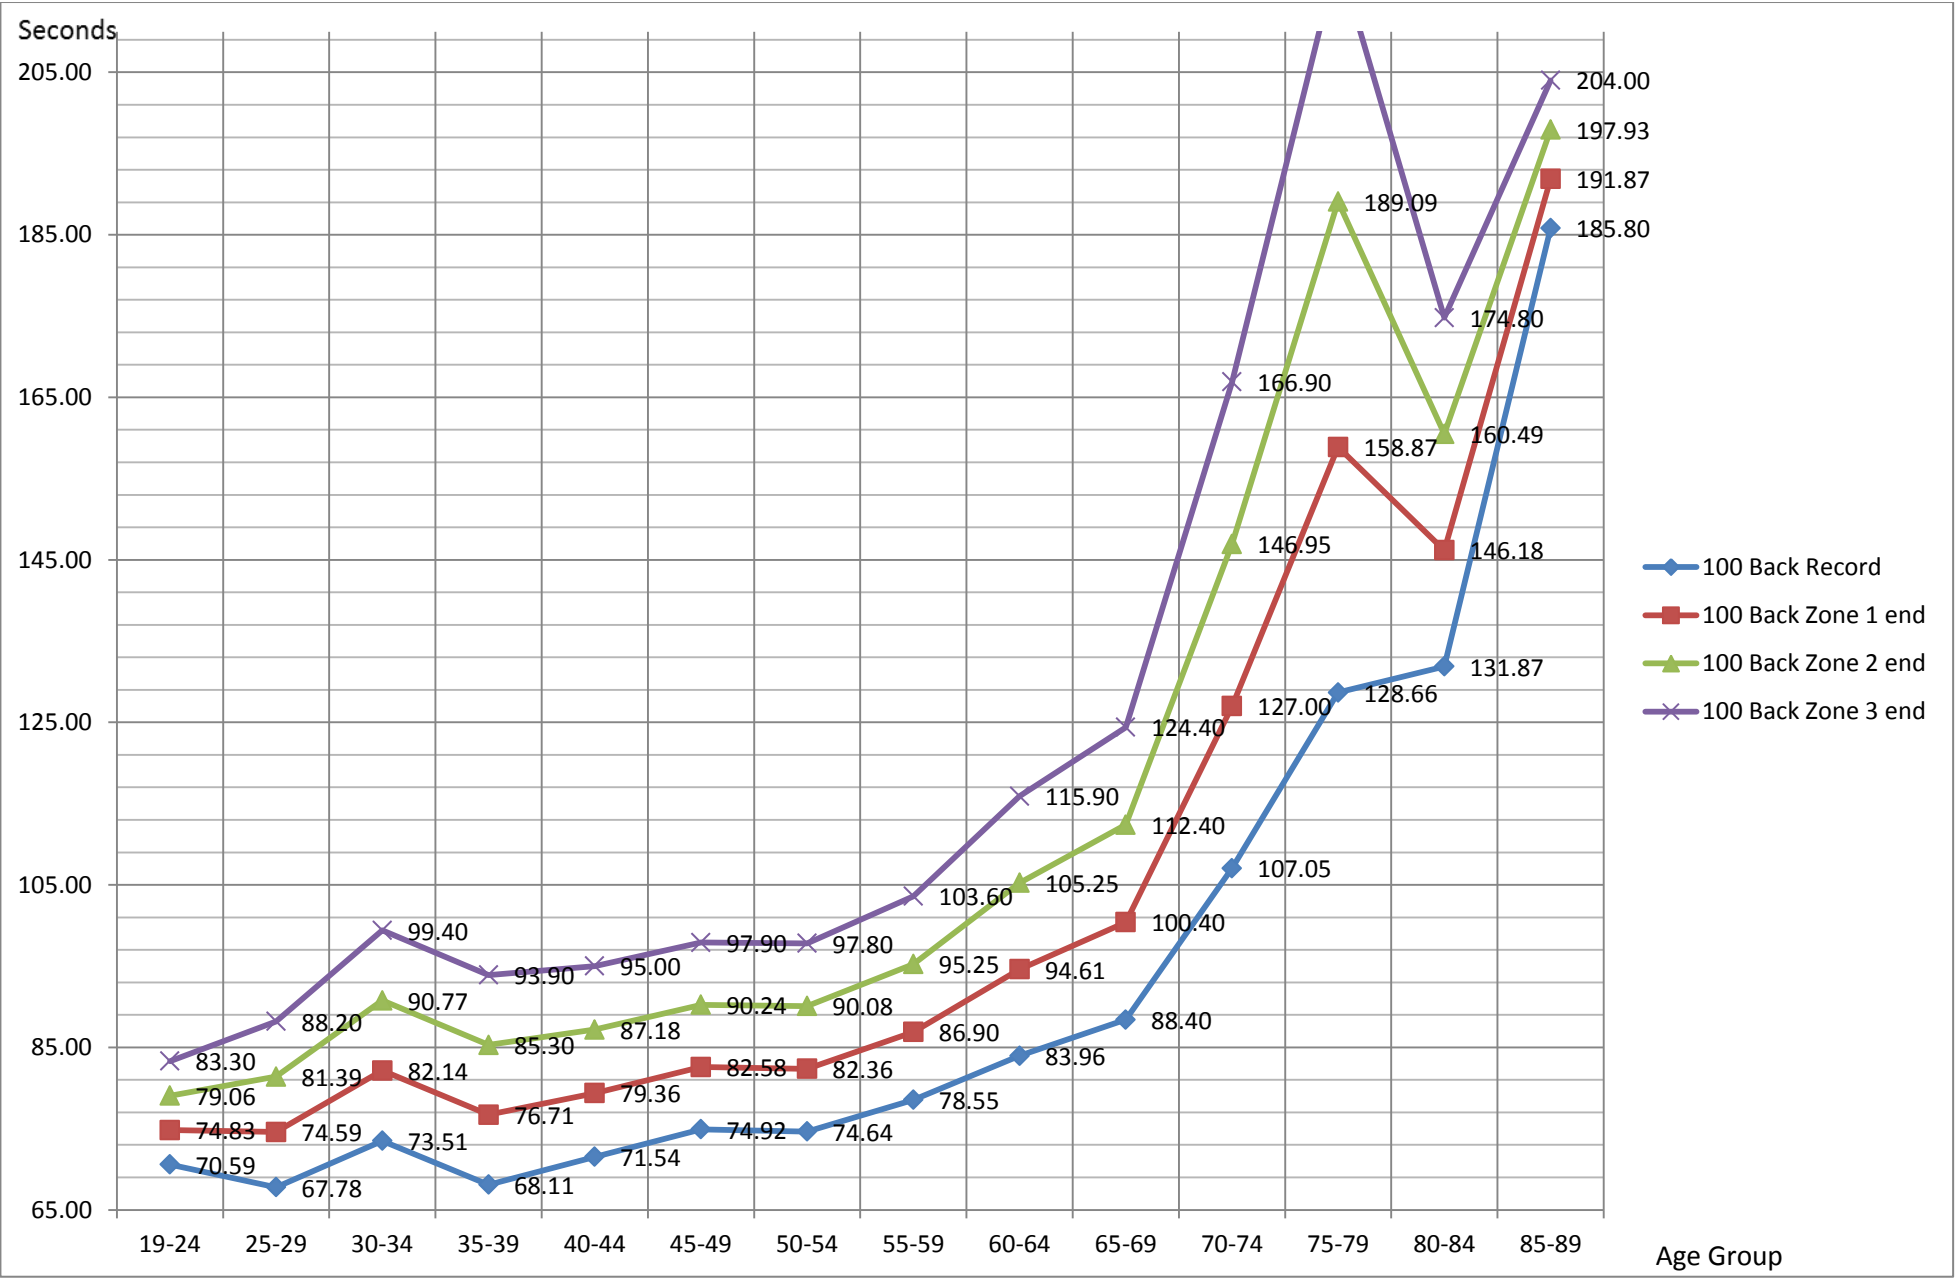

### Average Attendance : 100m Breast

# Average Attendance : 200m Breast

Competitors

# Average Attendance : 50m Back

Competitors

Competitors

### Average Attendance : 100m Back

Competitors