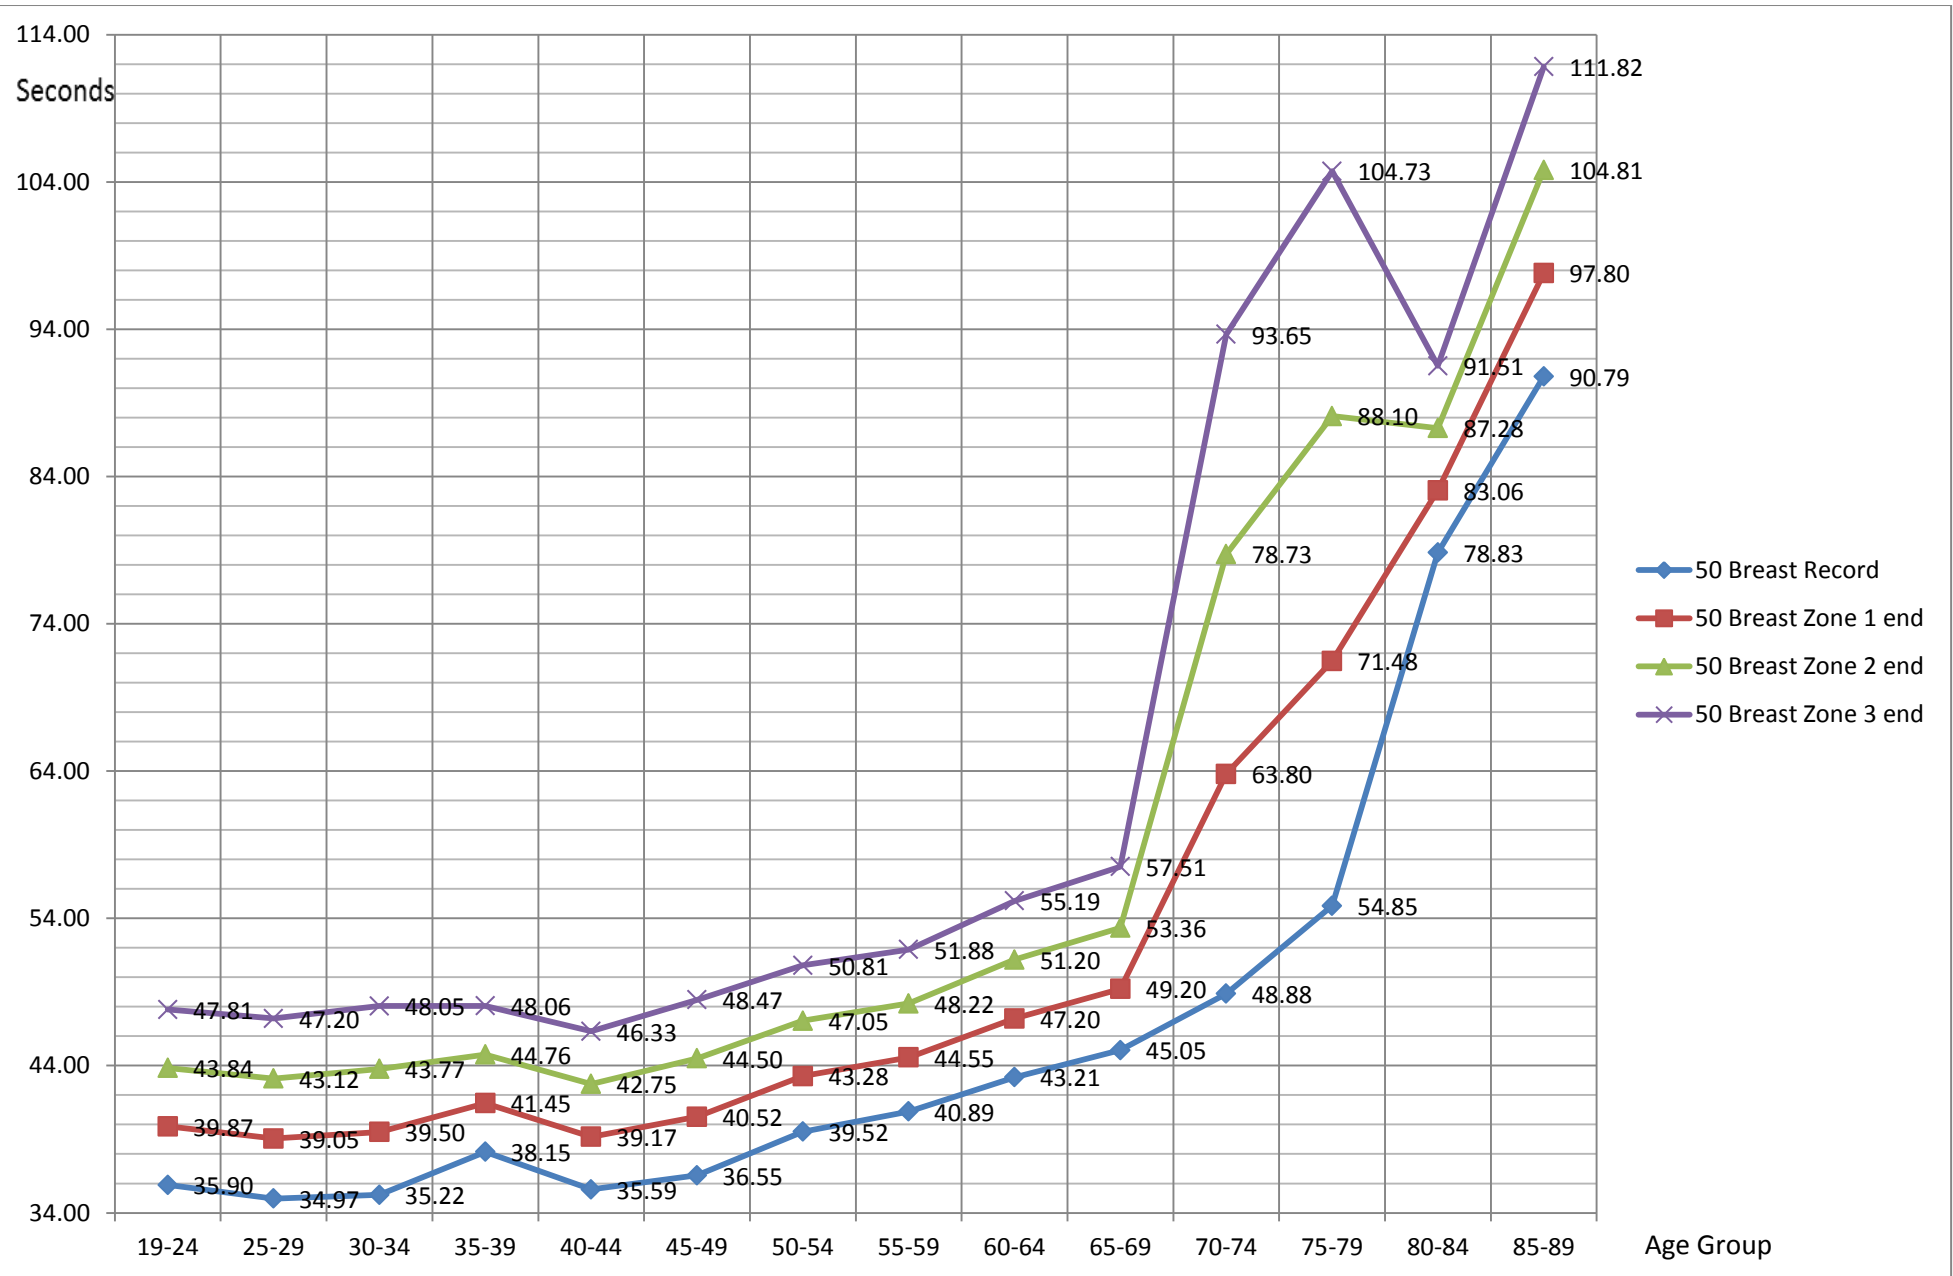

### Average Attendance : 100 Fly

Competitors

### Average Attendance : 200m Fly

# Average Attendance : 50m Breast

Competitors

Competitors

### Average Attendance : 100m Breast