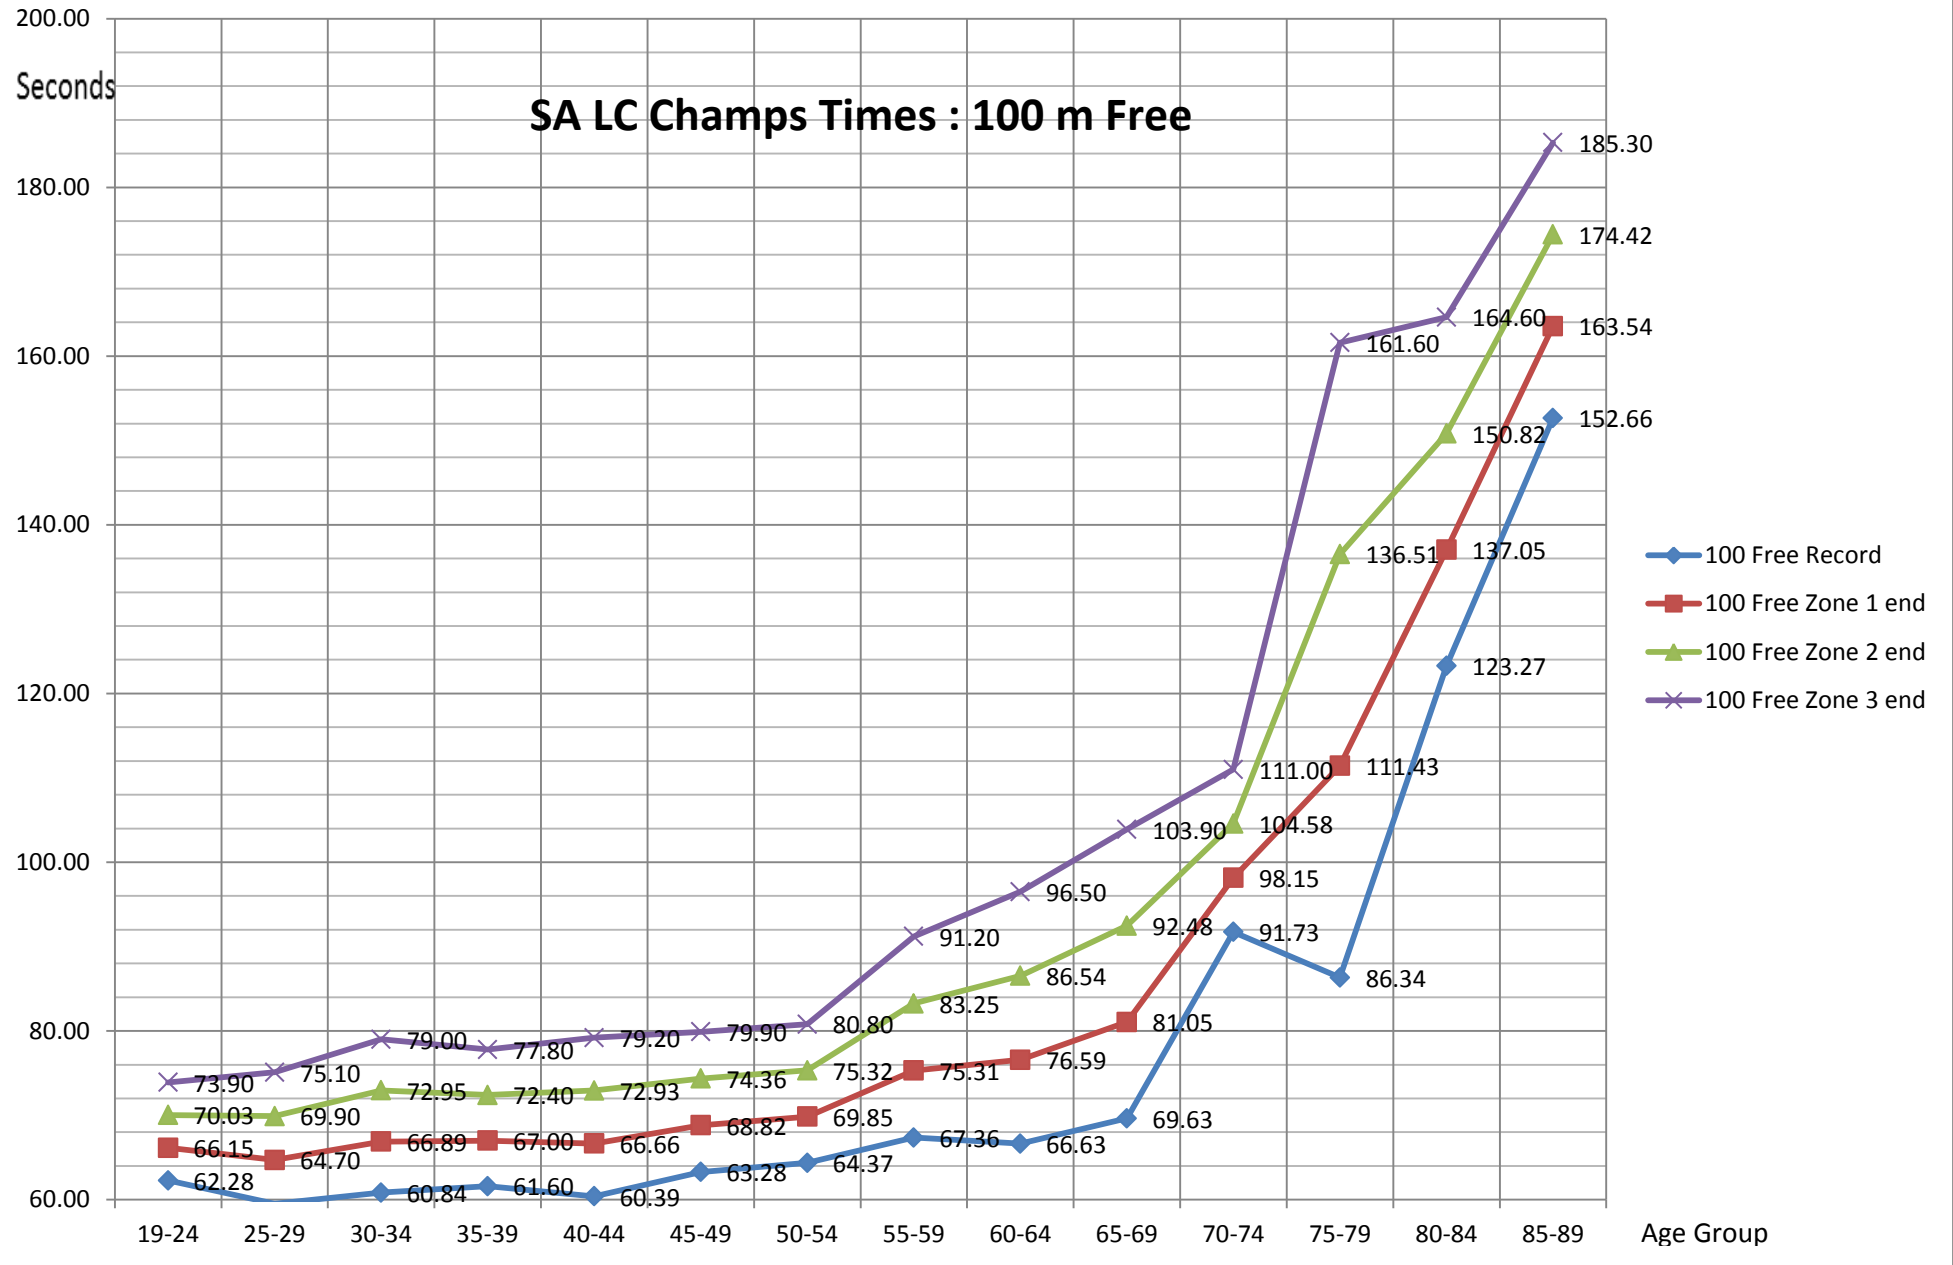

SA LC Champs Times : 100 m Free