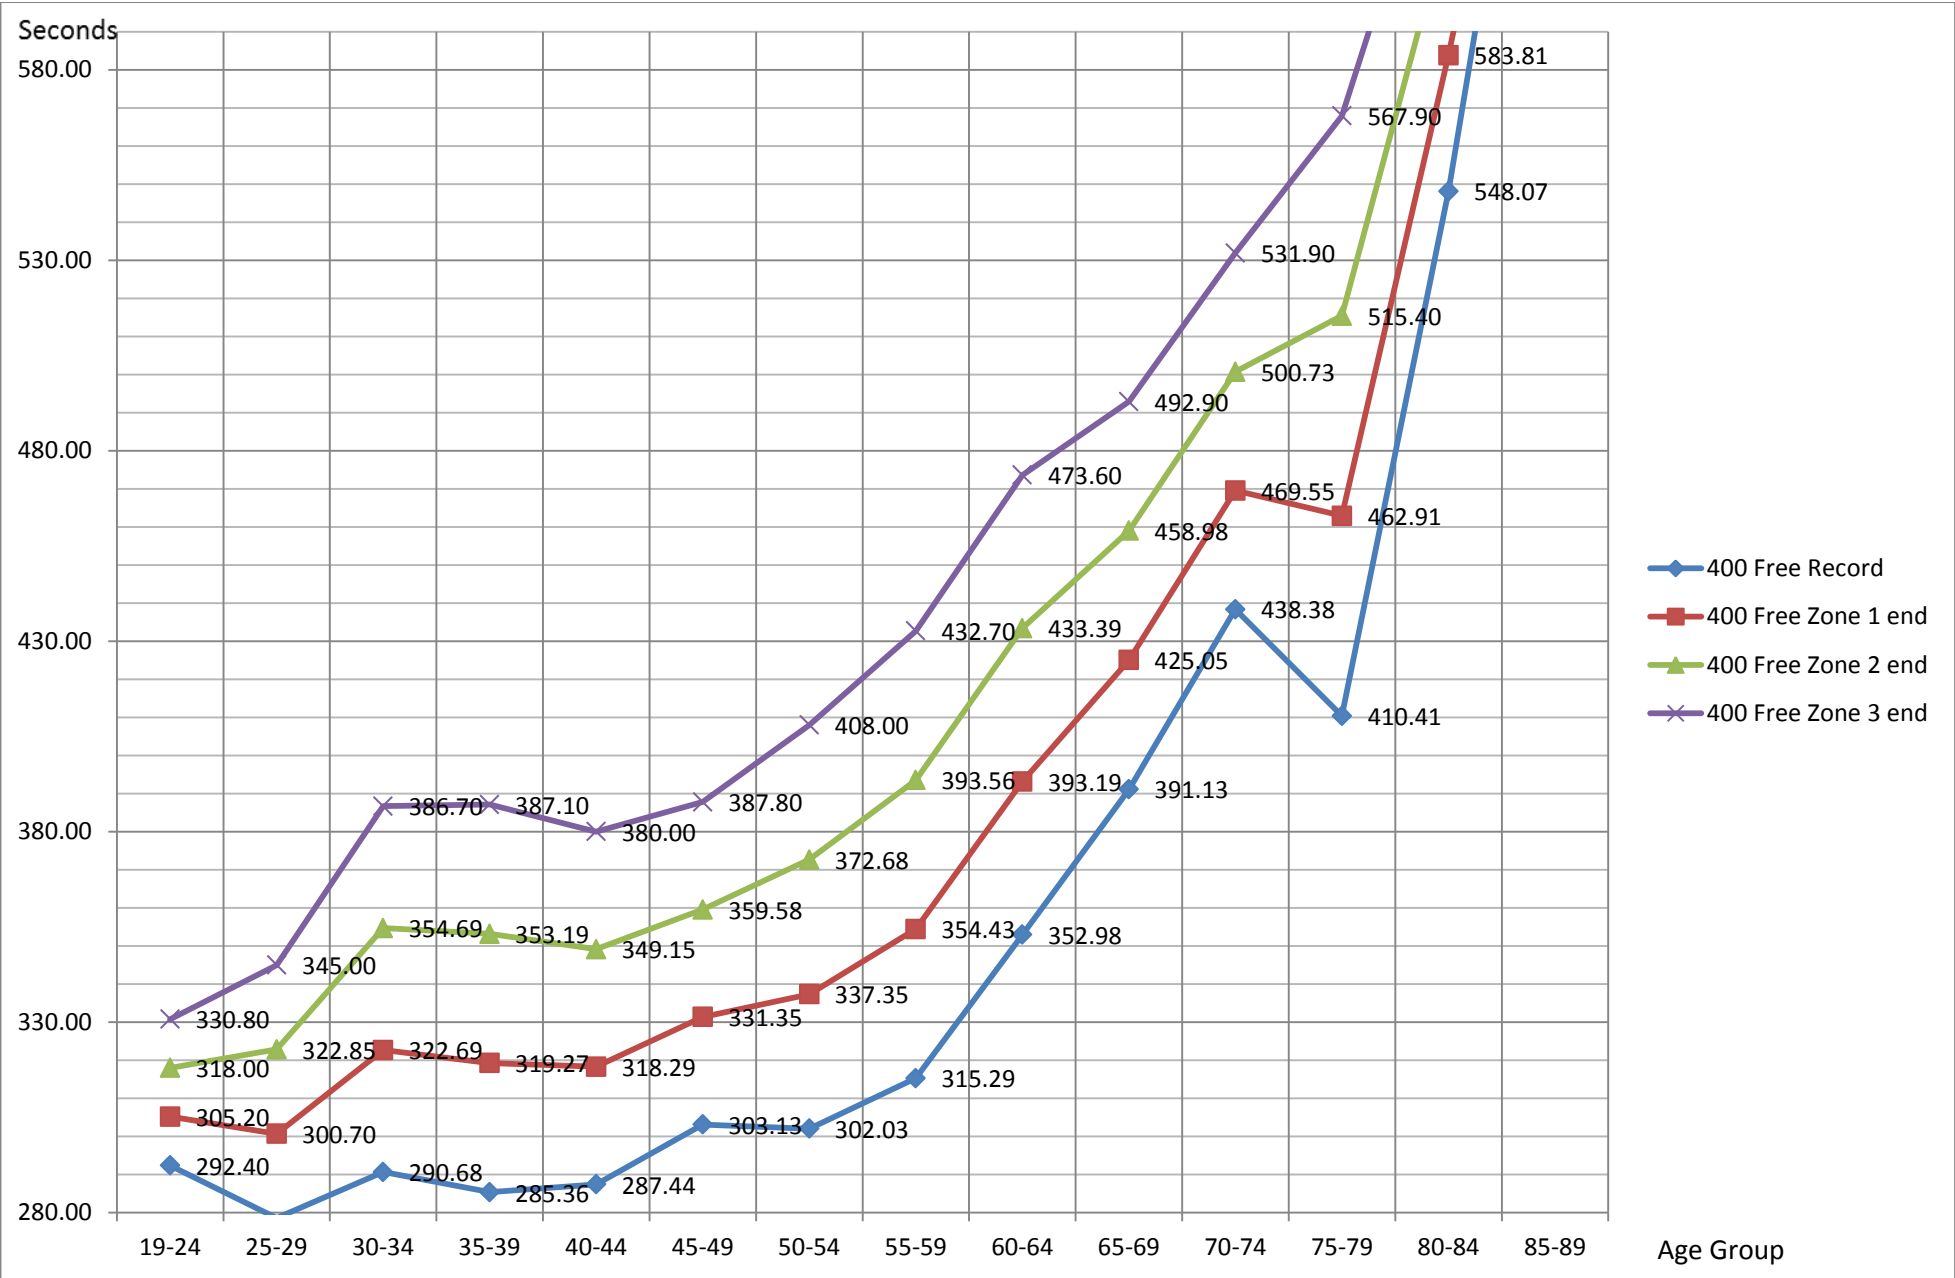

### Average Attendance : 200m Free

Competitors

### Average Attendance: 400m Free

Competitors

### Average Attendance : 800m Free

Competitors