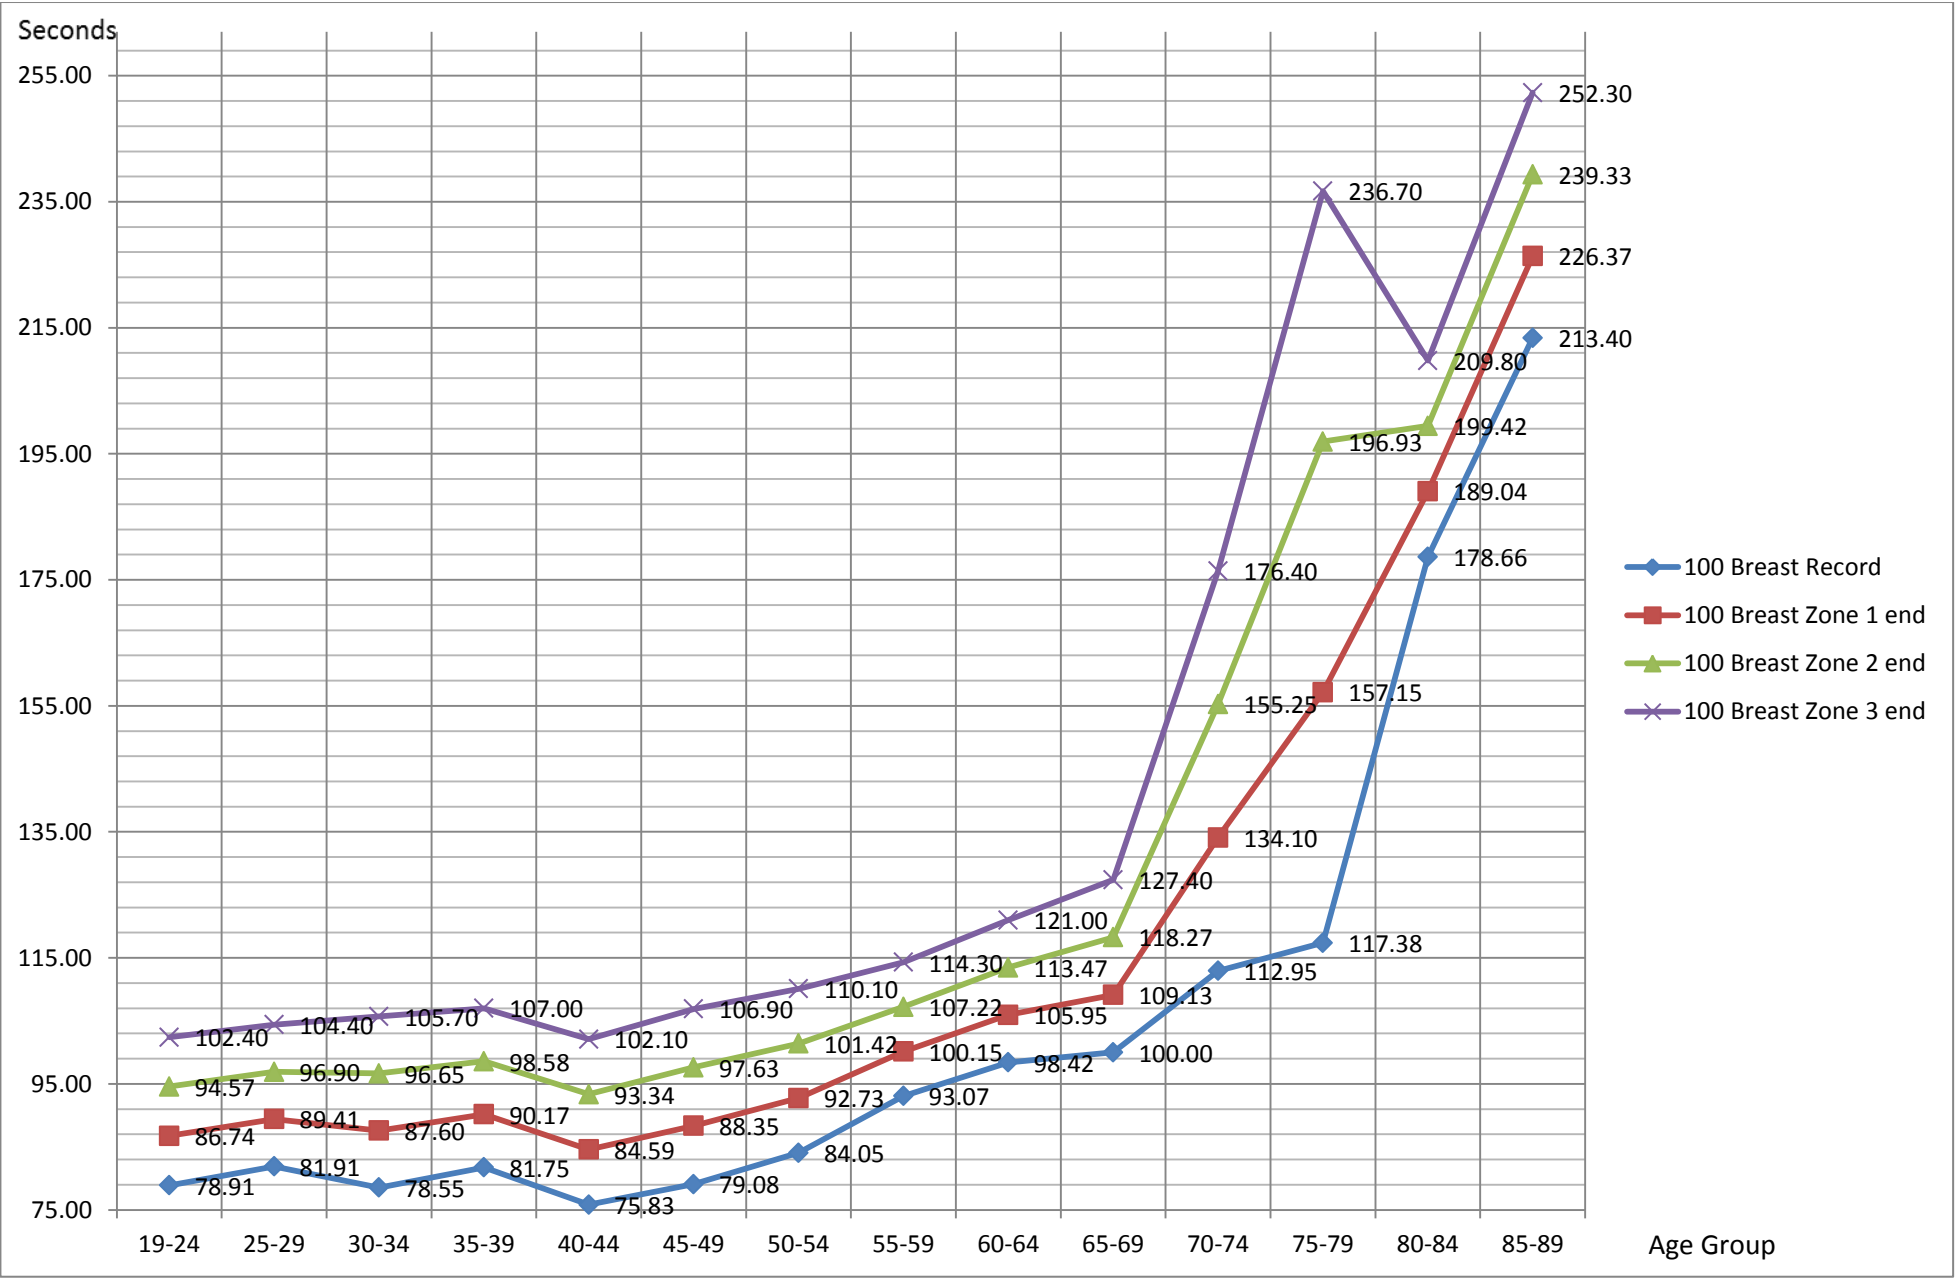

### Average Attendance : 200m Fly

# Average Attendance : 50m Breast

Competitors

Competitors

### Average Attendance : 100m Breast

# Average Attendance : 200m Breast

Competitors