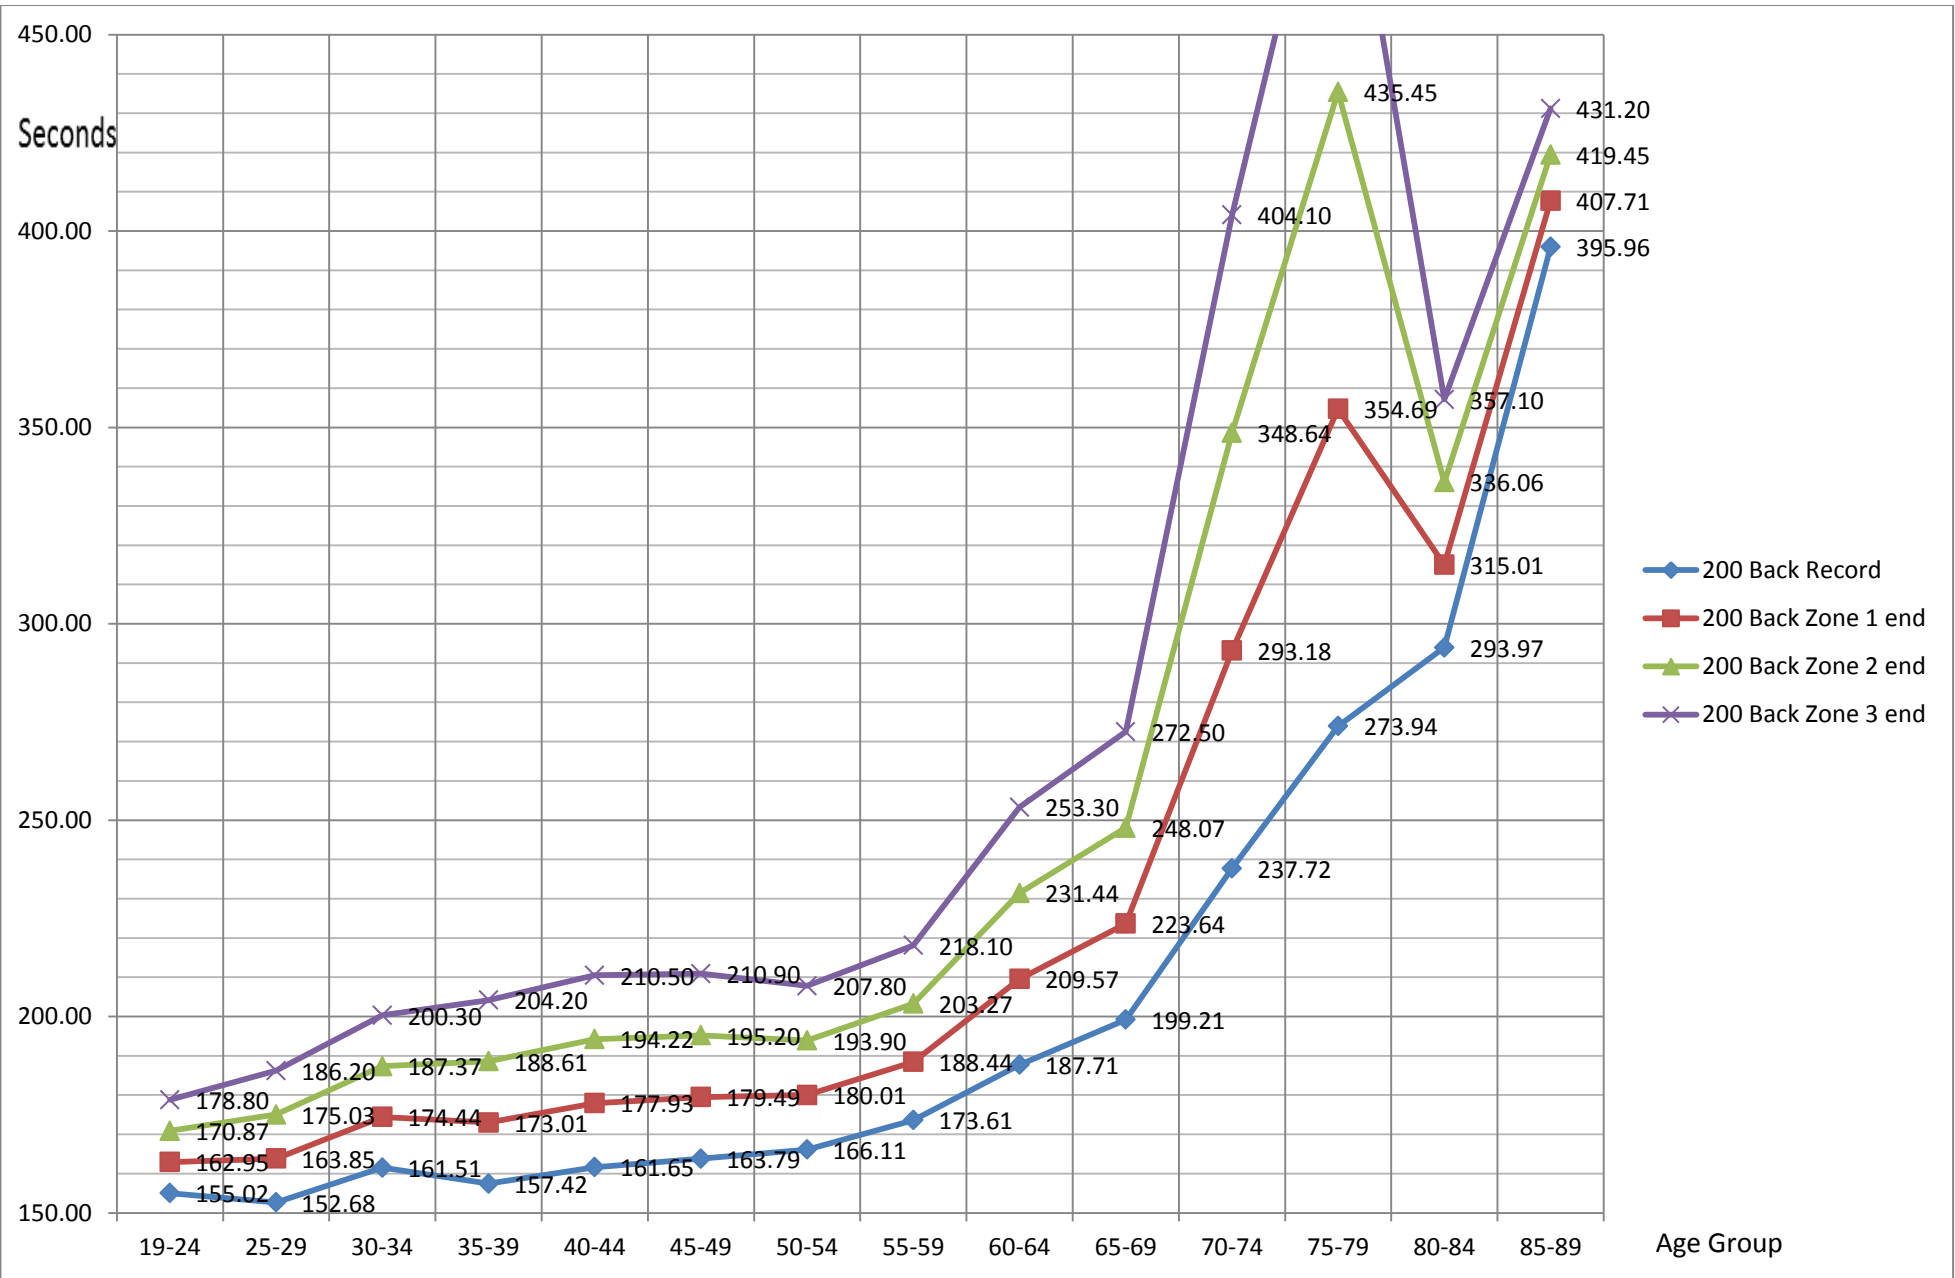

### Average Attendance : 100m Back

Competitors

### Average Attendance : 200m Back

Competitors