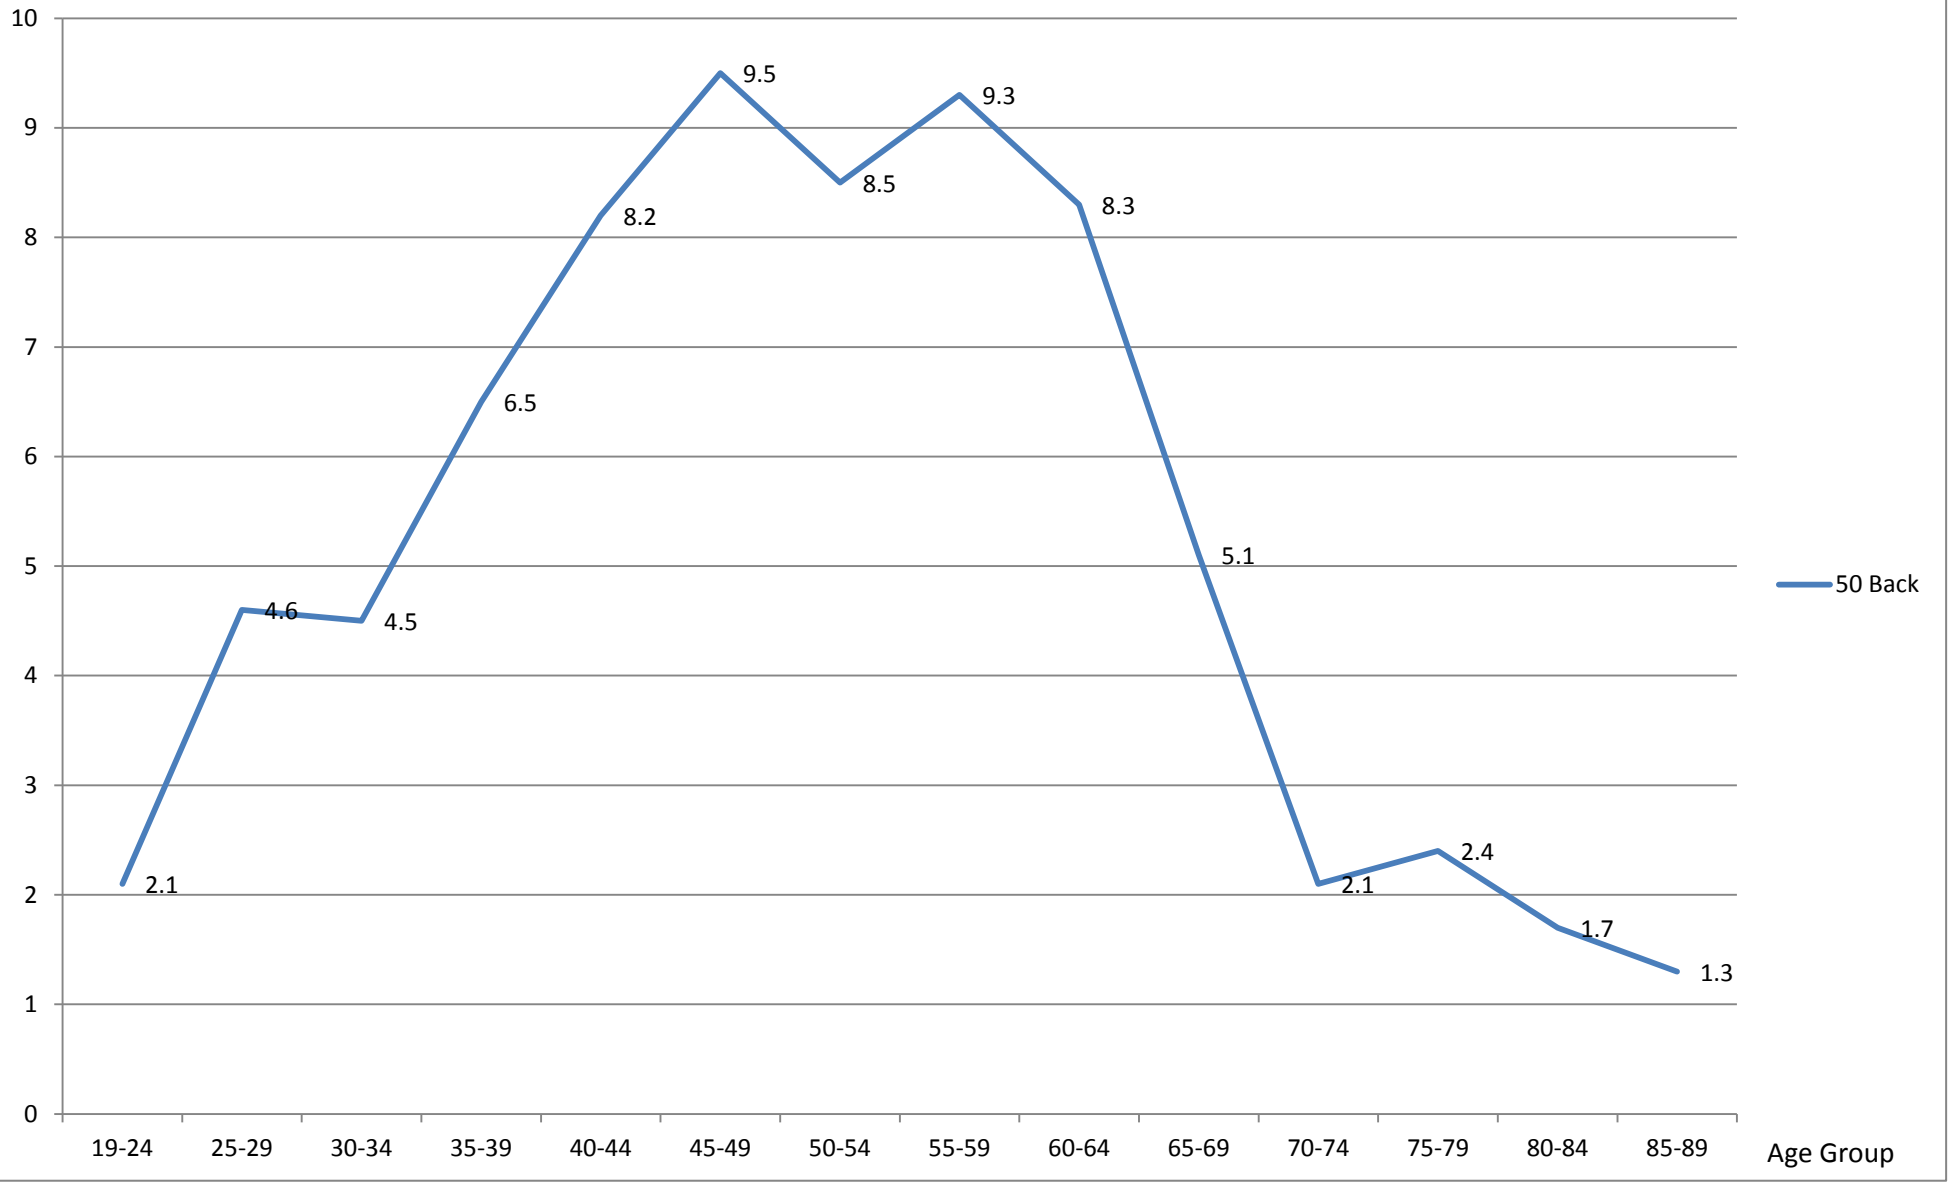

Average Attendance : 50m Back

Competitors