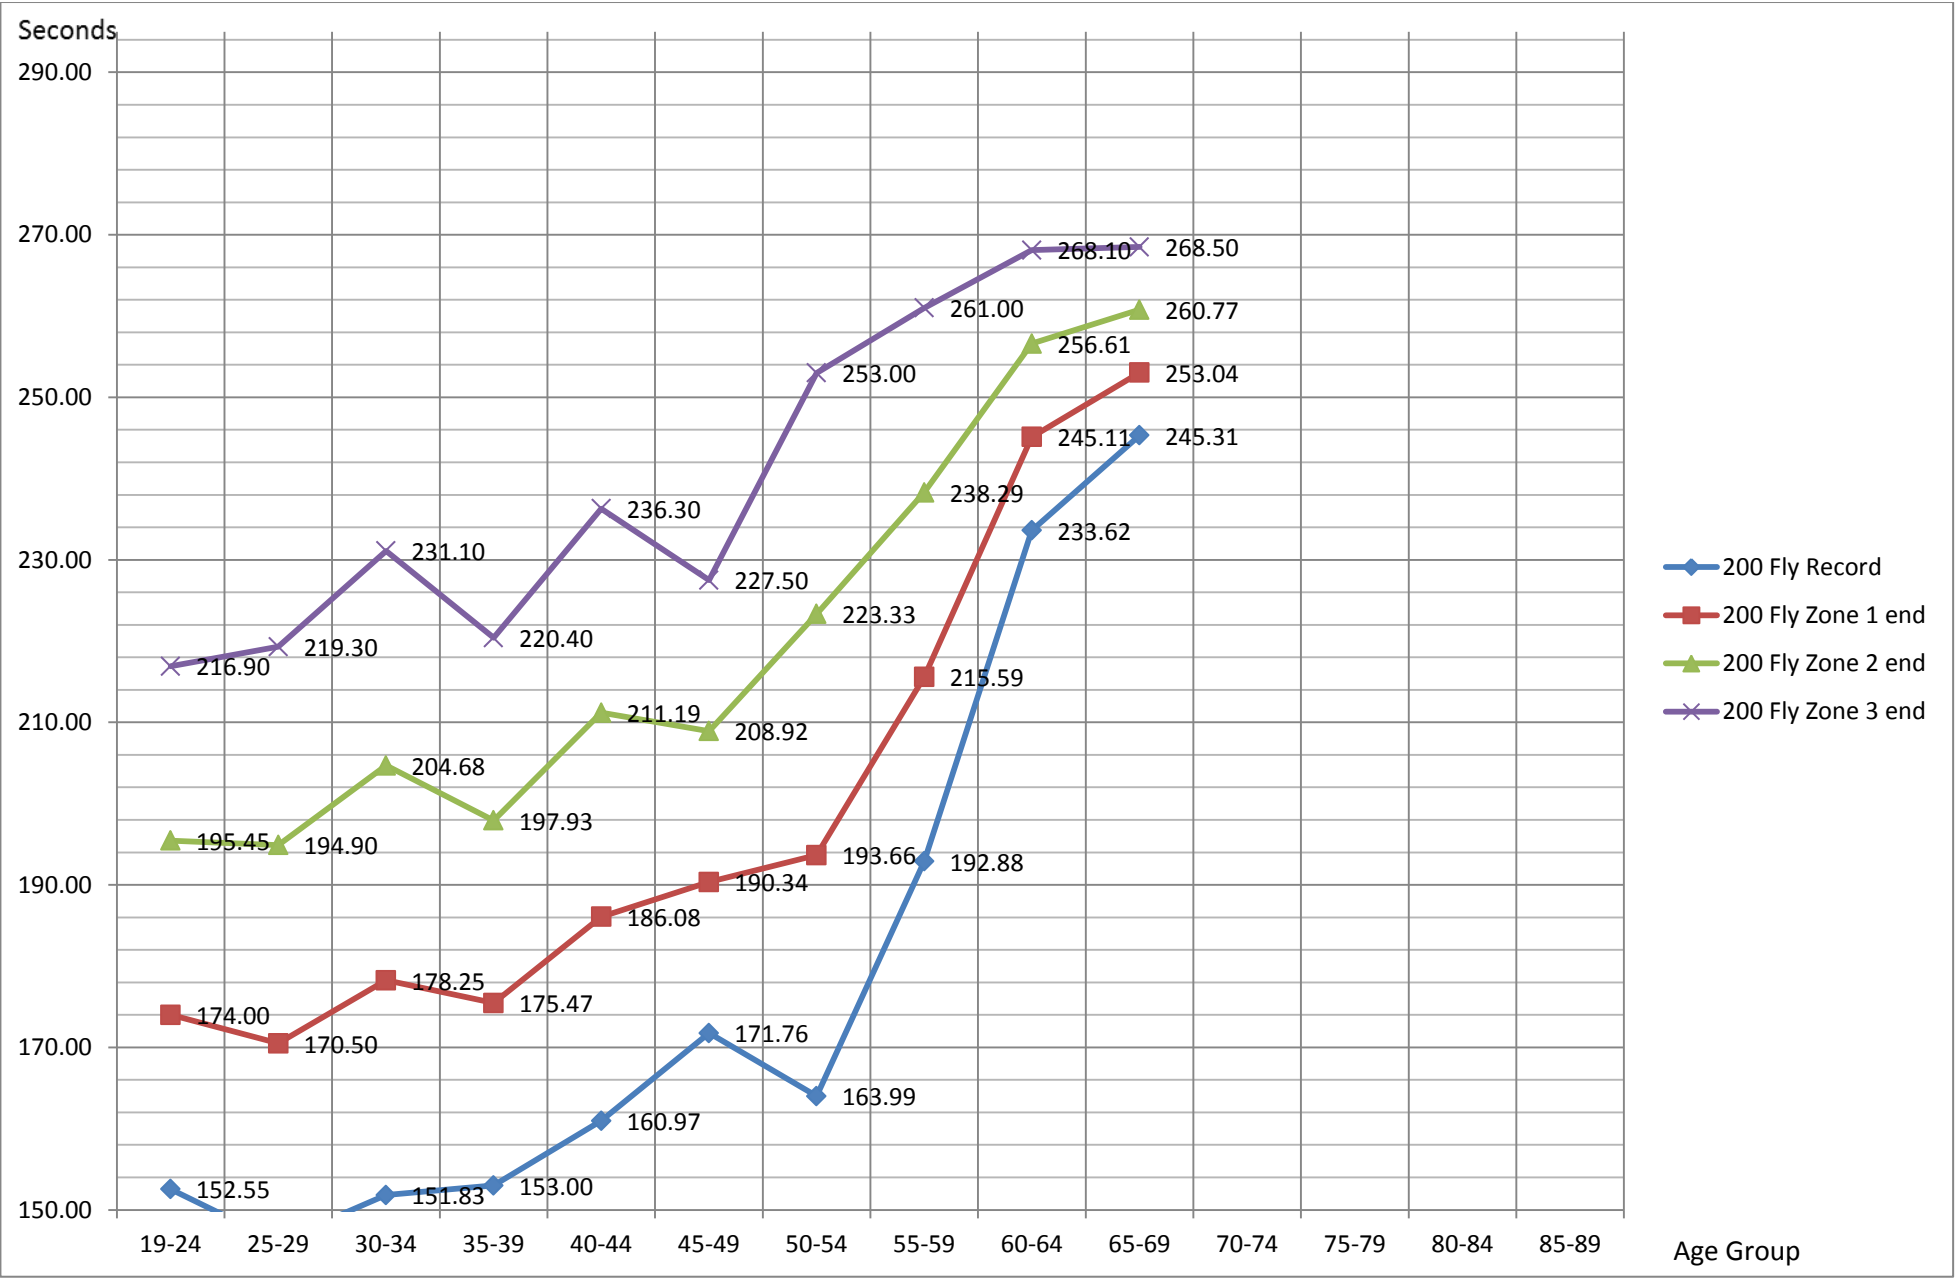

### Average Attendance : 50m Fly

Competitors

### Average Attendance : 100 Fly

Competitors

### Average Attendance : 200m Fly