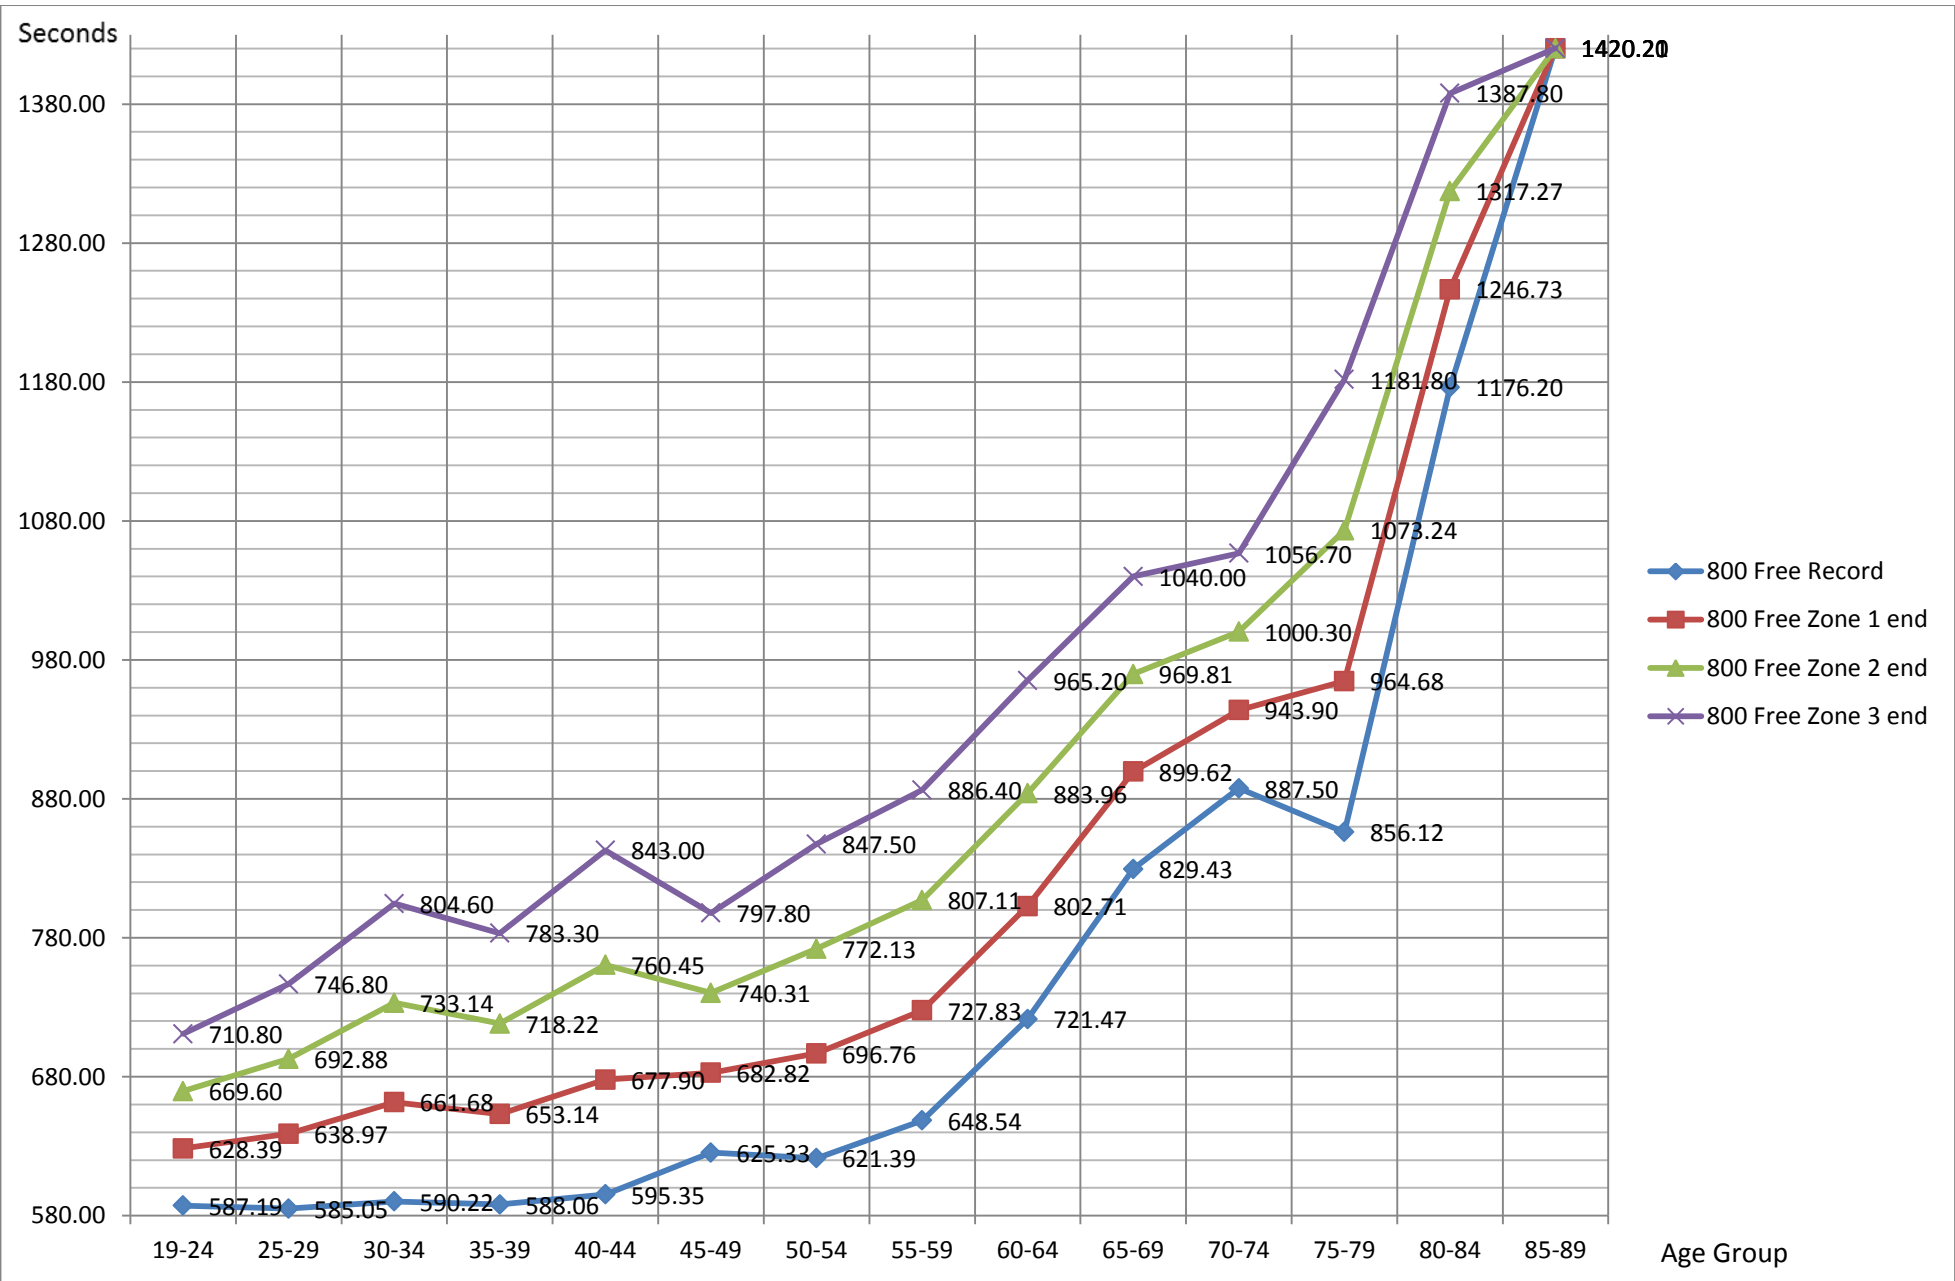

### Average Attendance : 200m Free

Competitors

### Average Attendance: 400m Free

Competitors

### Average Attendance : 800m Free

Competitors