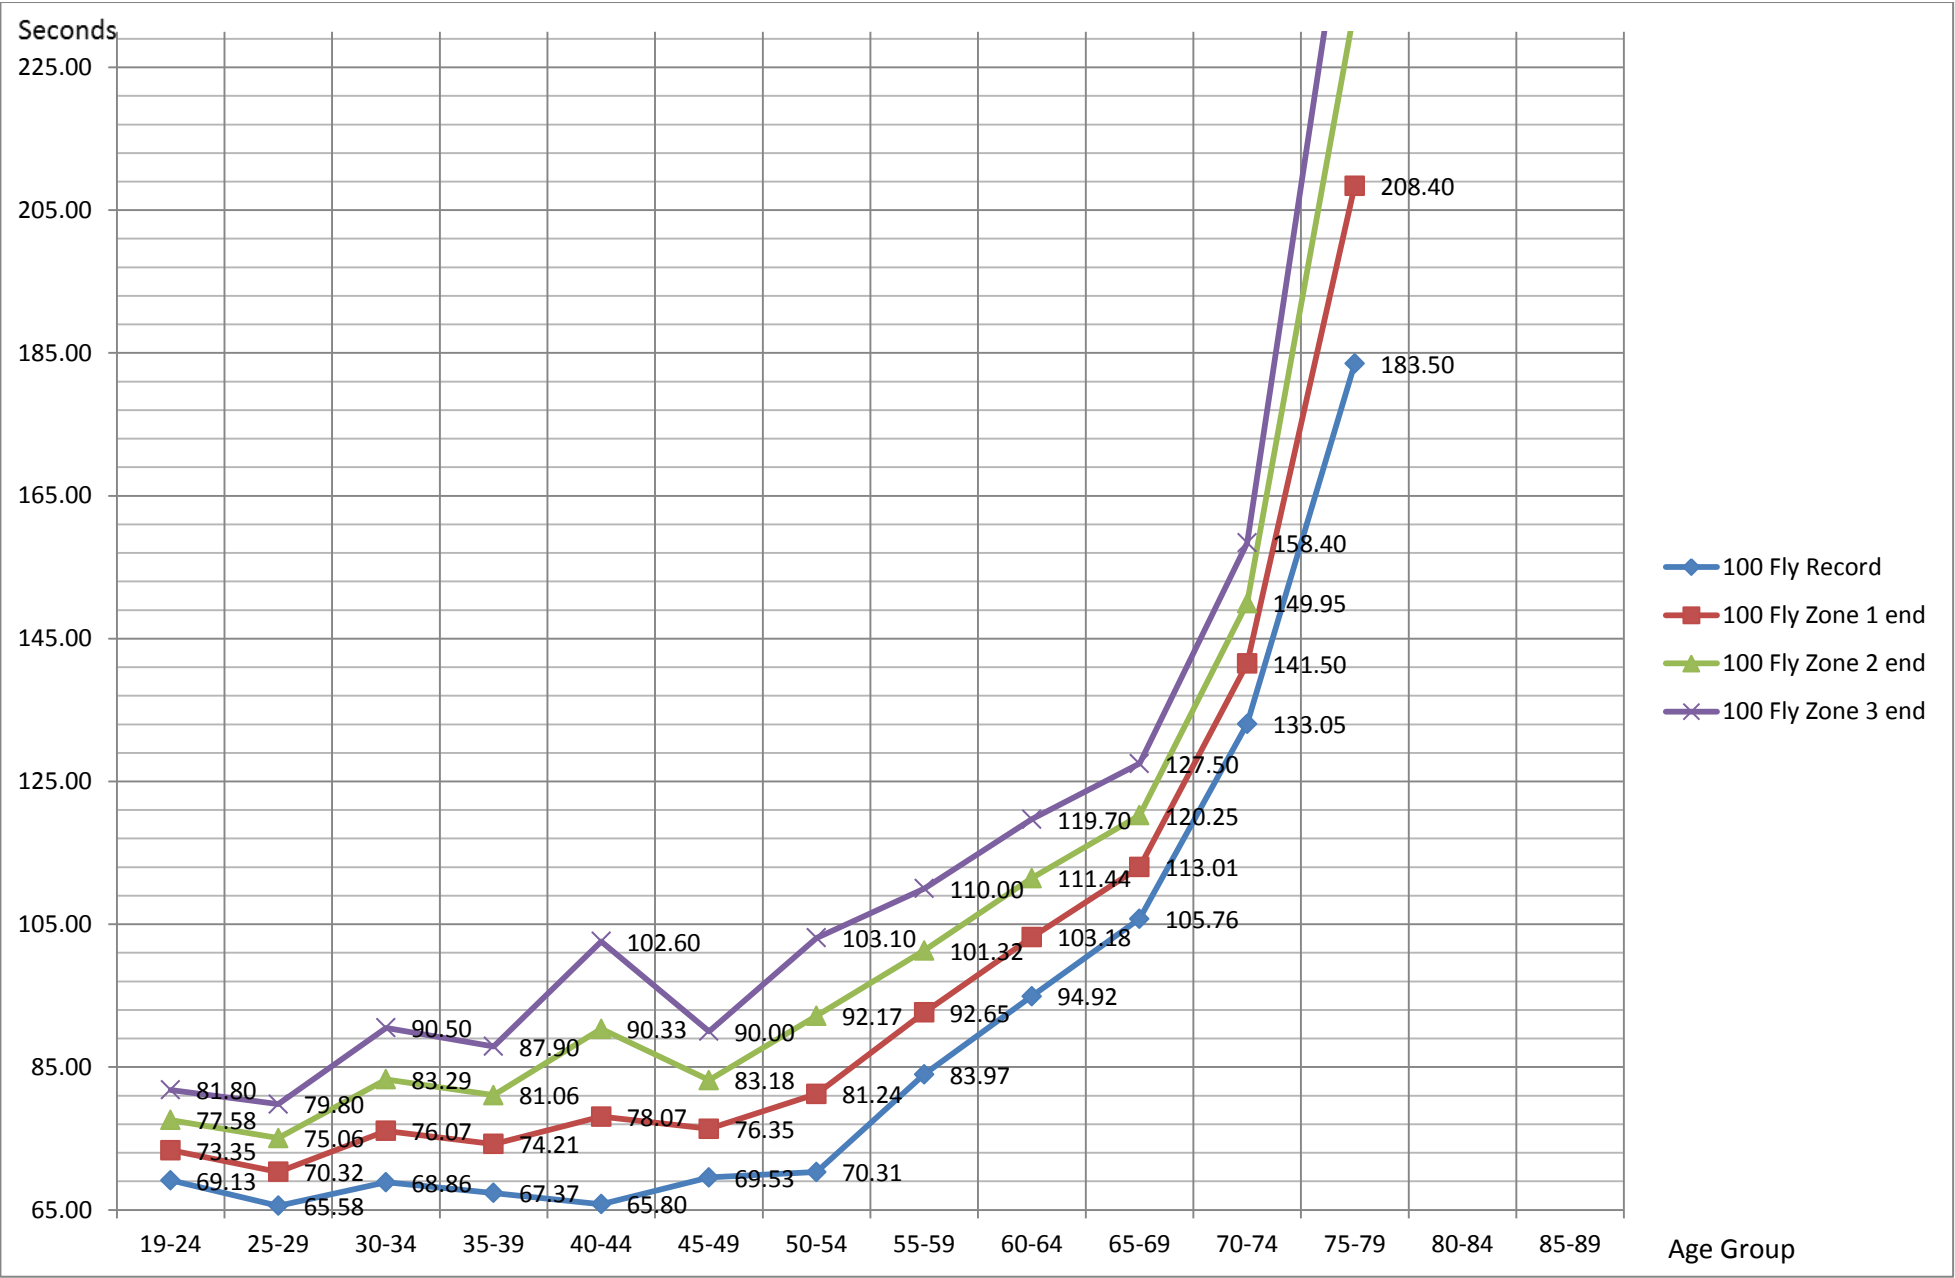

### Average Attendance : 800m Free

Competitors

### Average Attendance : 50m Fly

Competitors

### Average Attendance : 100 Fly

Competitors