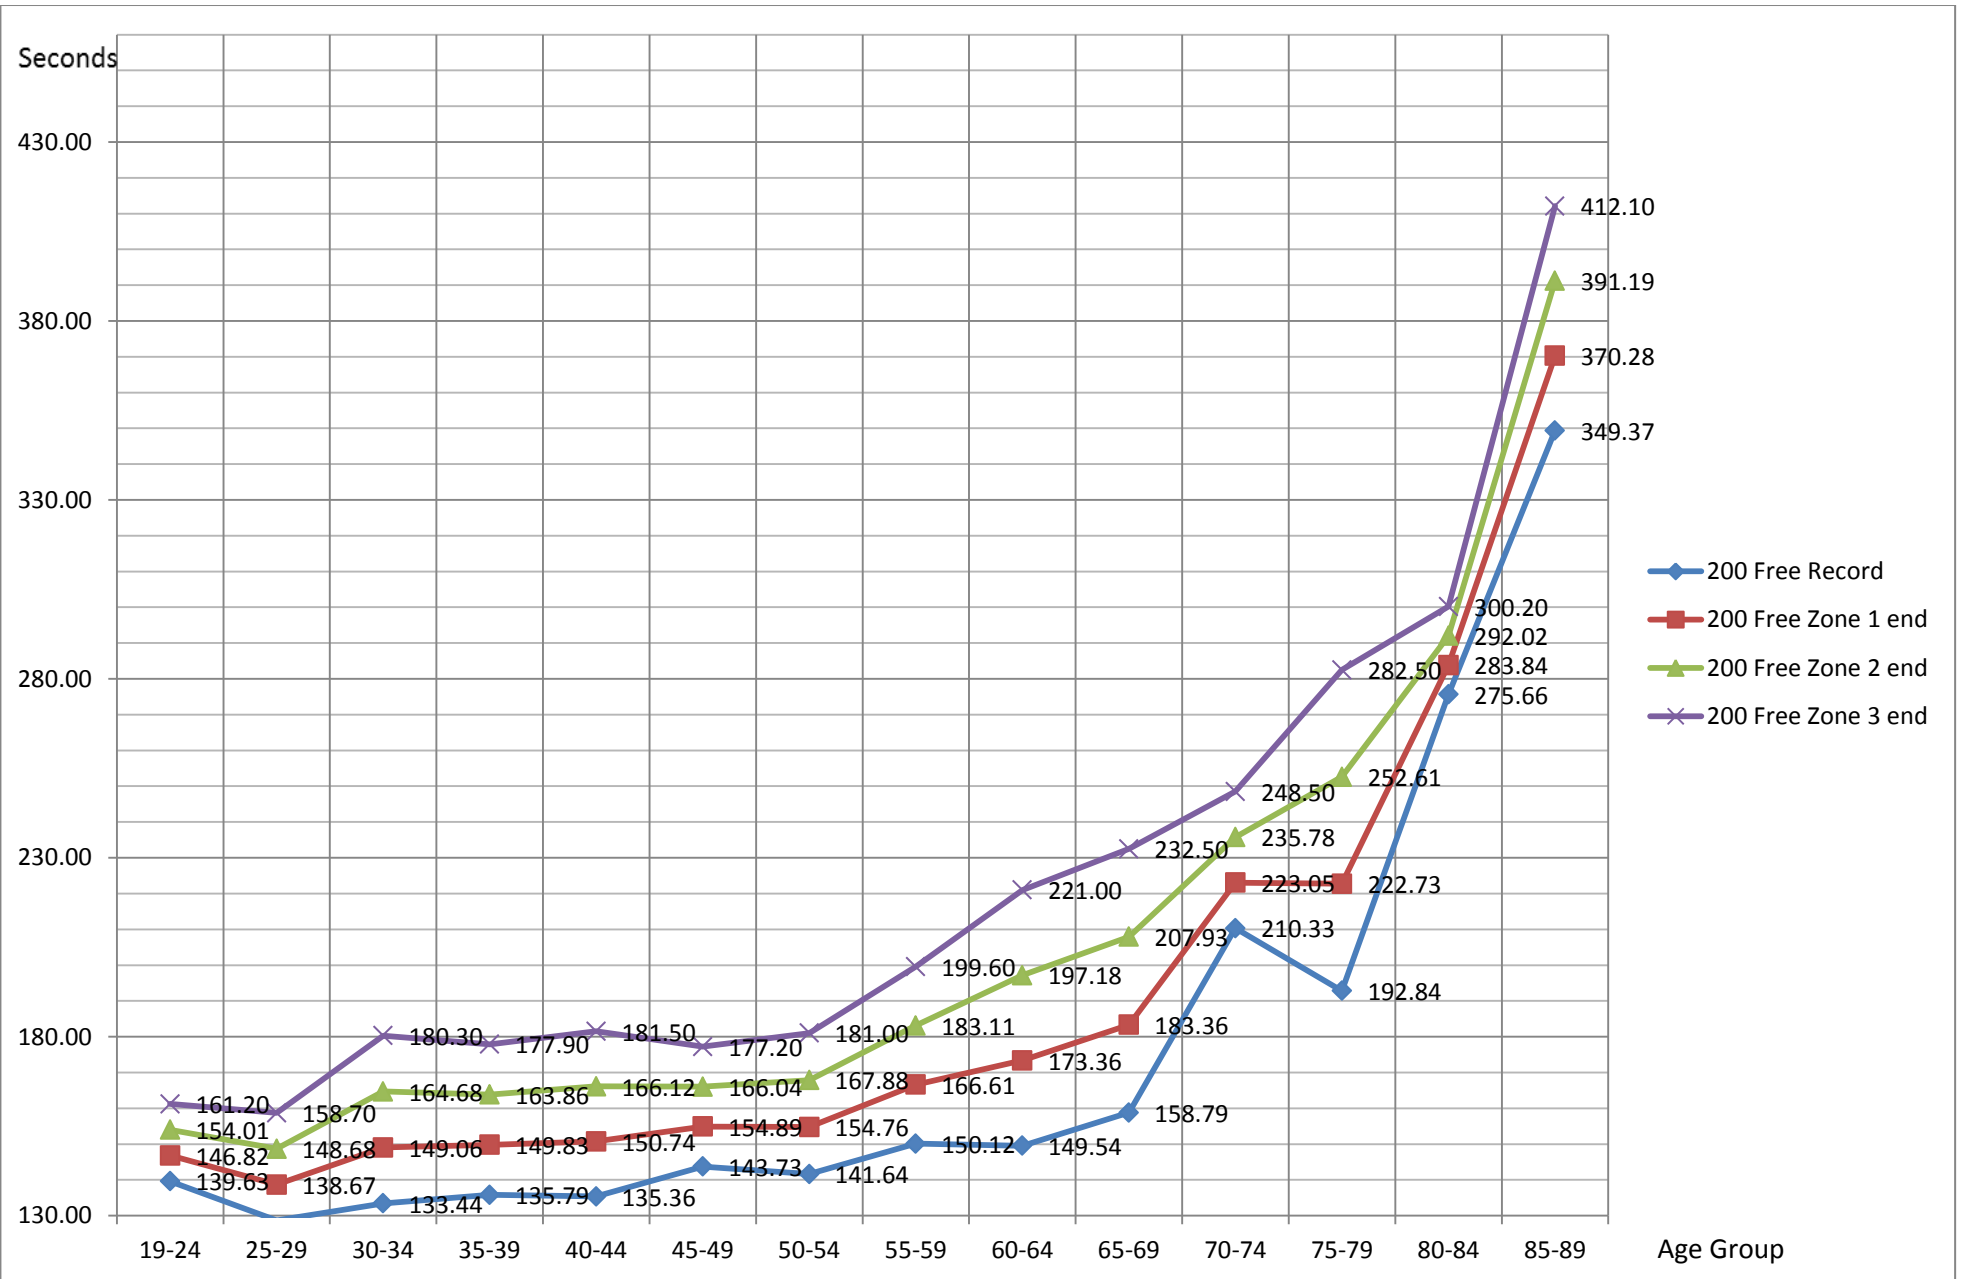

### Average Attendance : 50m LC Free

### Average Attendance : 100 m Free

### Average Attendance : 200m Free

Competitors