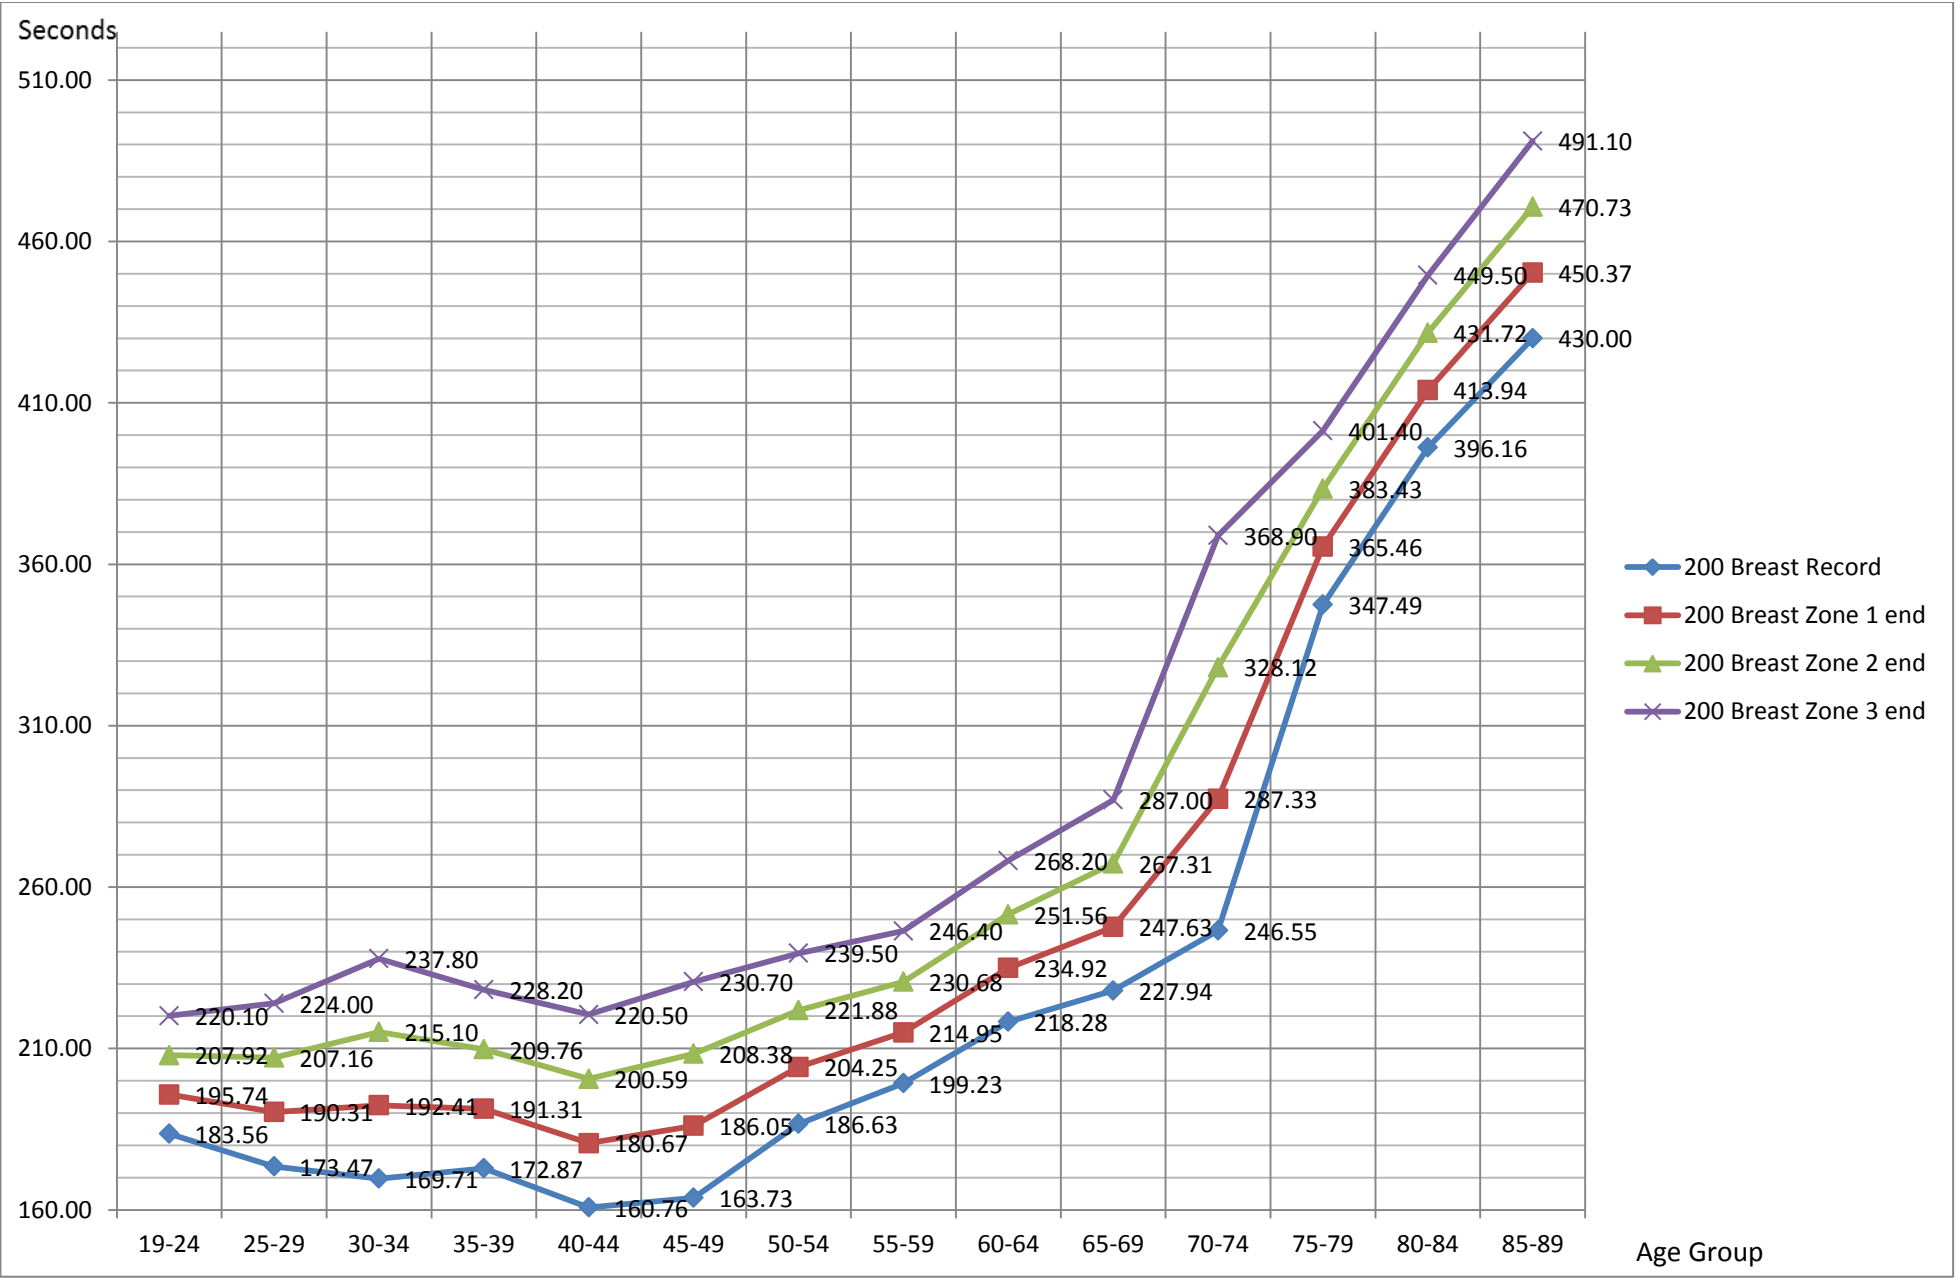

# Average Attendance : 50m Breast

Competitors

Competitors

### Average Attendance : 100m Breast

# Average Attendance : 200m Breast

Competitors