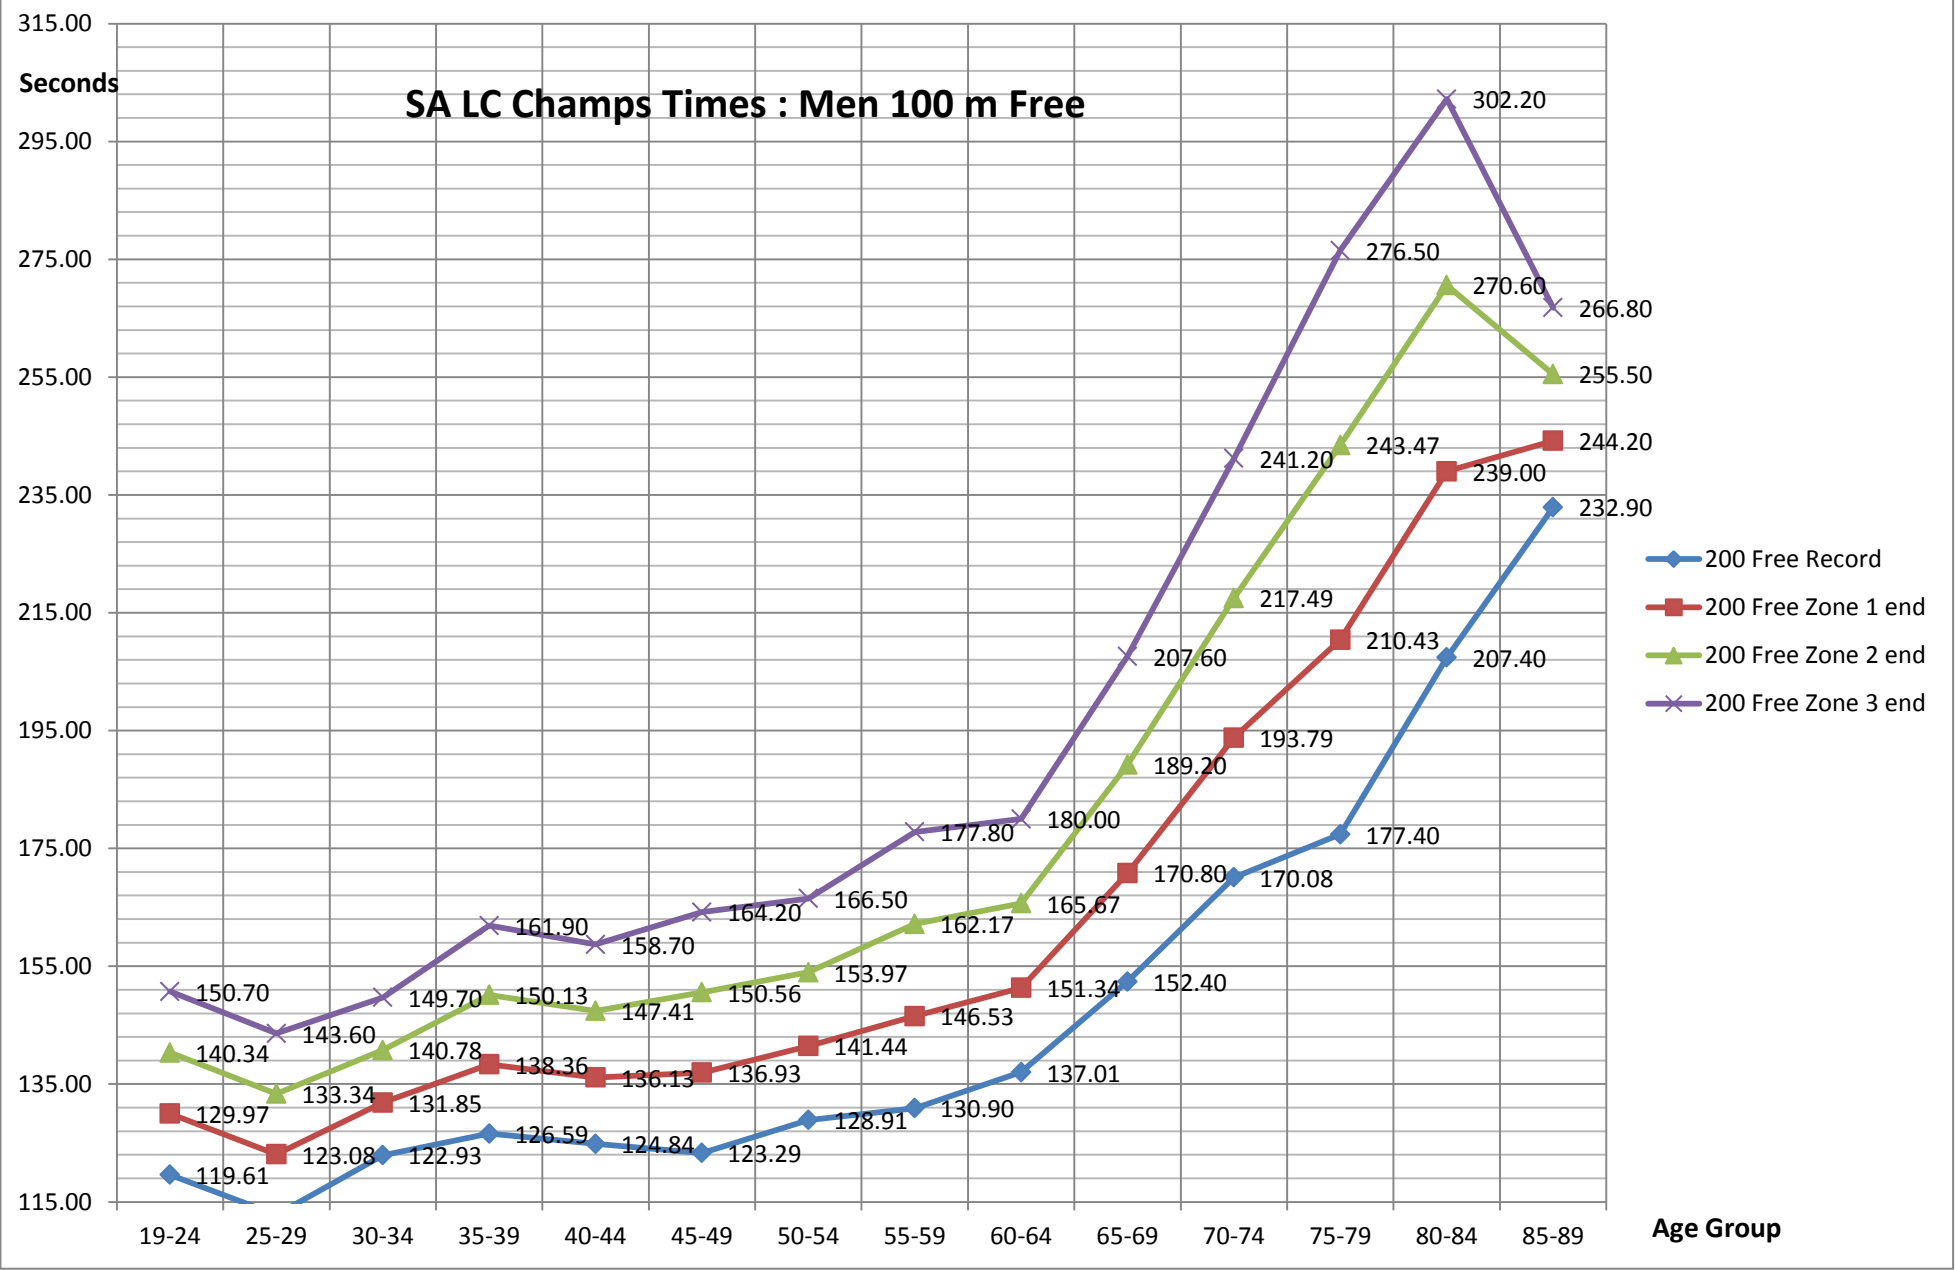

Competitors

Average Attendance : Men 50 m LC Free

Competitors

Average Attendance : Men 100 m Free

SA LC Champs Times : Men 100 m Free

Competitors

Average Attendance : Men 200 m Free

SA LC Champs Times : Men 100 m Free