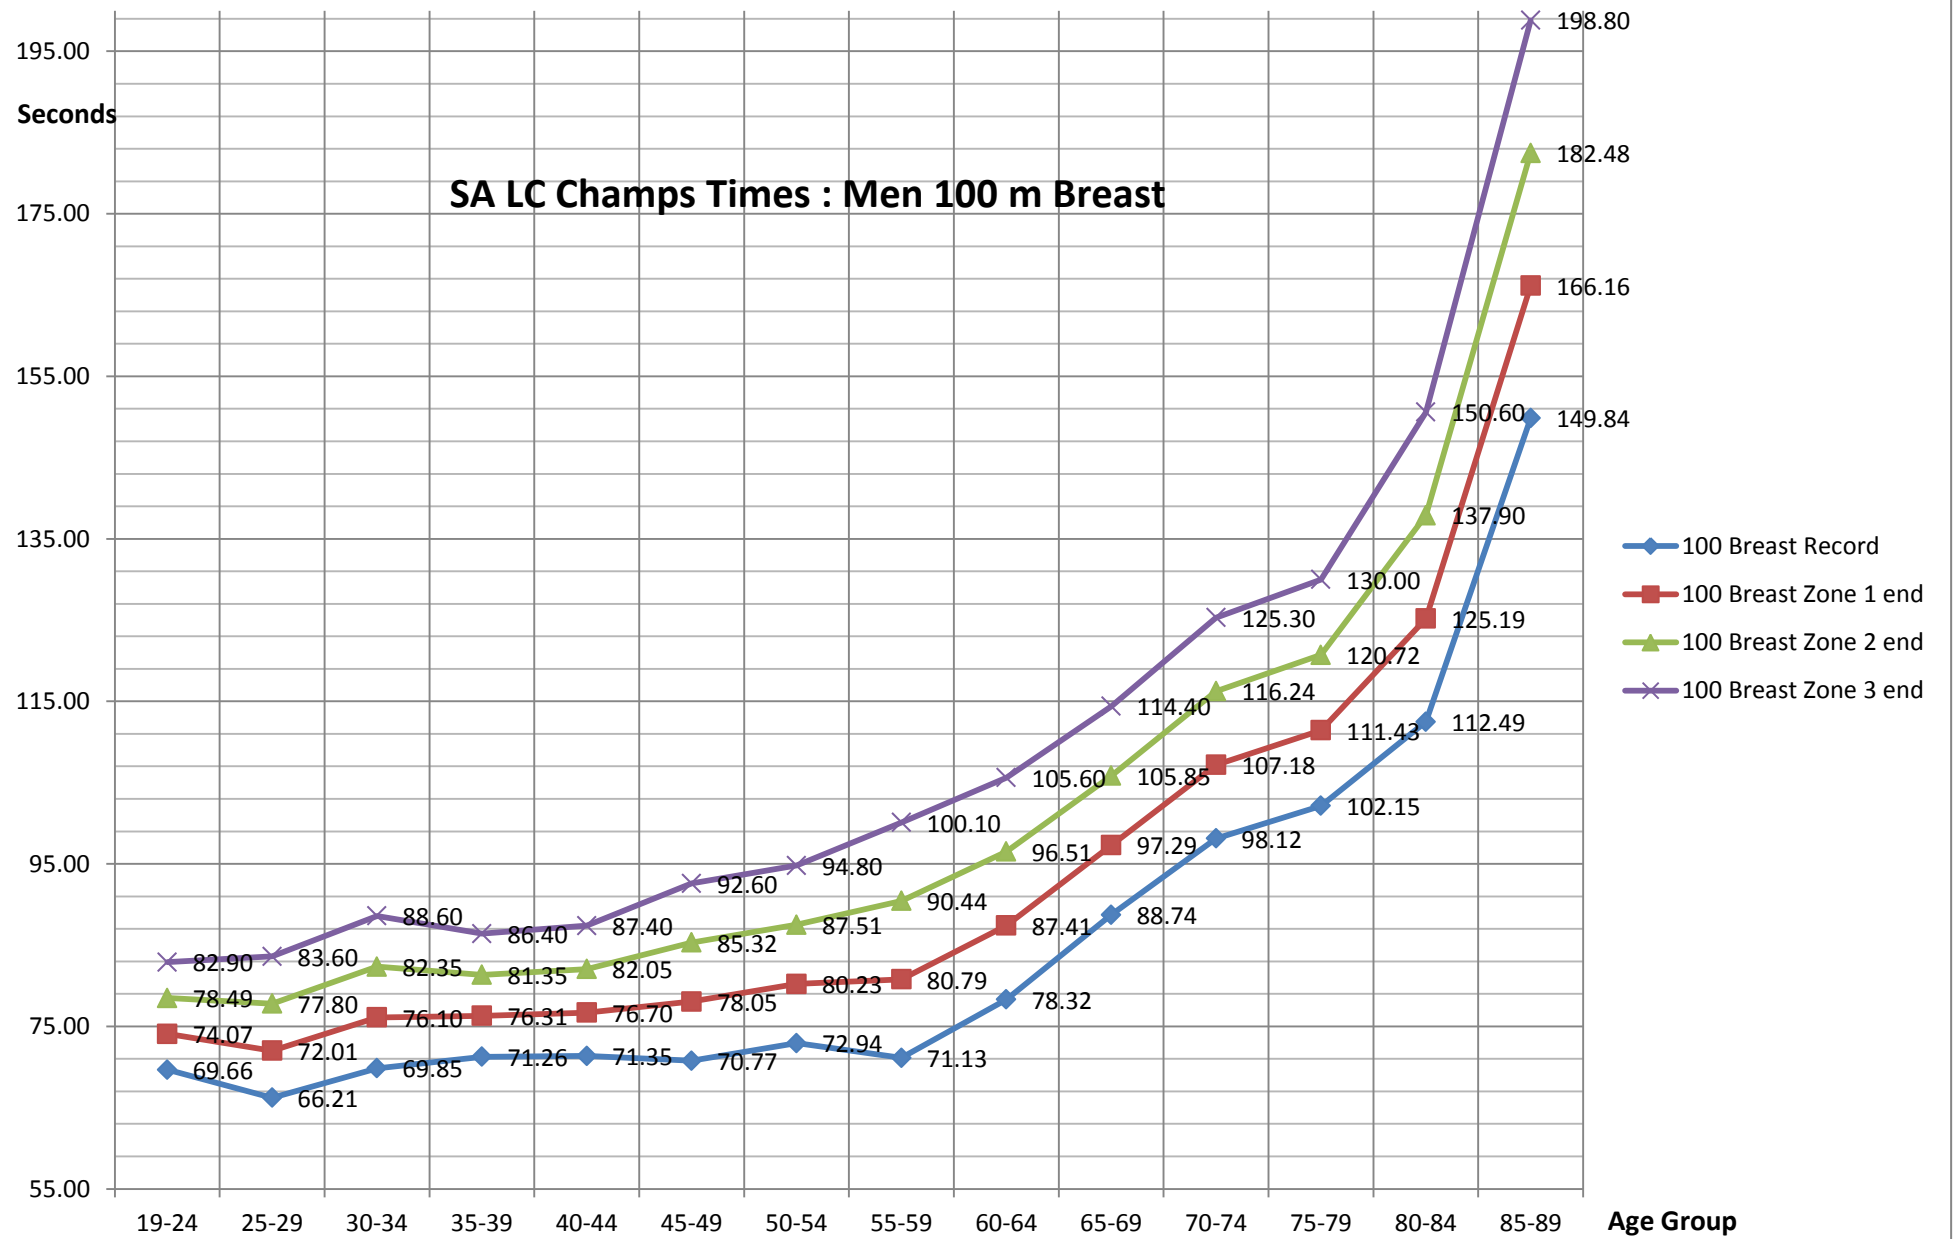

55-59

60-64

65-69

70-74

75-79

80-84

85-89

Age Group

- ◆ 50 Breast Record
- 50 Breast Zone 1 end
- ▲ 50 Breast Zone 2 end
- × 50 Breast Zone 3 end

Competitors

Average Attendance : Men 100 m LC Breast

SA LC Champs Times : Men 100 m Breast

Competitors

Average Attendance : Men 200 m LC Breast

Attendance figures for last 10 years

	19-24	25-29	30-34	35-39	40-44	45-49	50-54	55-59	60-64	65-69	70-74	75-79	80-84	85-89
50 Free	4.6	7.3	7.9	9.8	10.7	16	17	16.2	10.5	7.7	4.7	3.9	2.1	0.3
100 Free	3.3	4.2	6.1	8.9	9.1	14	13.4	13.8	9.1	7.9	5.3	3.9	1.8	0.1
200 Free	1.6	2.7	3.3	6.8	7.5	9.5	10.2	11.8	8.7	6.5	4.8	3.8	1.3	0.1
400 Free	1.4	2	2.3	4.9	5.7	8.4	7.8	9.6	7.7	5.3	4.8	2.8	1	0.1
800 Free	1.2	1.4	1.7	3.9	5.3	7.1	6.5	8.9	6.1	4.9	4.5	3.3	0.5	0
50 Fly	3.4	5.8	5.3	4.9	6.7	9.3	10.2	8	5.3	3.9	1.5	1.3	0.2	0
100 Fly	1.3	1.7	1.7	1.9	2.2	2.5	4.4	3.1	3.1	3.2	1.5	0.5	0	0.2
200 Fly	0.9	1.1	0.6	0.4	0.5	1.5	2.6	2.8	2.6	1.8	1.2	0.2	0	0.1
50 Breast	2.1	3.9	4	6.1	6.9	8.8	8.1	10.1	6.2	4.8	3.2	2	1.6	0.6
100 Breast	1.8	3.4	2.2	4.2	4.5	6.8	7.3	6.9	5.1	4.8	2.8	1.3	1	0.3
200 Breast	1.4	1.5	1.3	2.6	3.3	5.3	5.3	5.3	4.2	3.8	2.3	1.4	0.5	0.3
50 Back	1.9	3.3	2.9	4.2	5.3	7.7	9.9	8.1	5.5	6.3	4.5	2.5	1.1	0.2
100 Back	0.9	2.5	2.4	2.4	3.7	4.6	5.8	5.2	4.4	5.3	3.8	2.5	0.4	0.3
200 Back	0.9	1.6	1	1.6	2.4	3.2	4	4.1	4.1	3.9	3.4	2	0.2	0.4
200 IM	1.9	2.5	2	2.5	3.5	5.5	4.7	4.4	3.9	2.6	1.8	1.1	0	0.3
400 IM	0.9	0.9	1.1	1.1	1.3	2.8	2.6	3	3.4	1.7	1.4	0.3	0	0