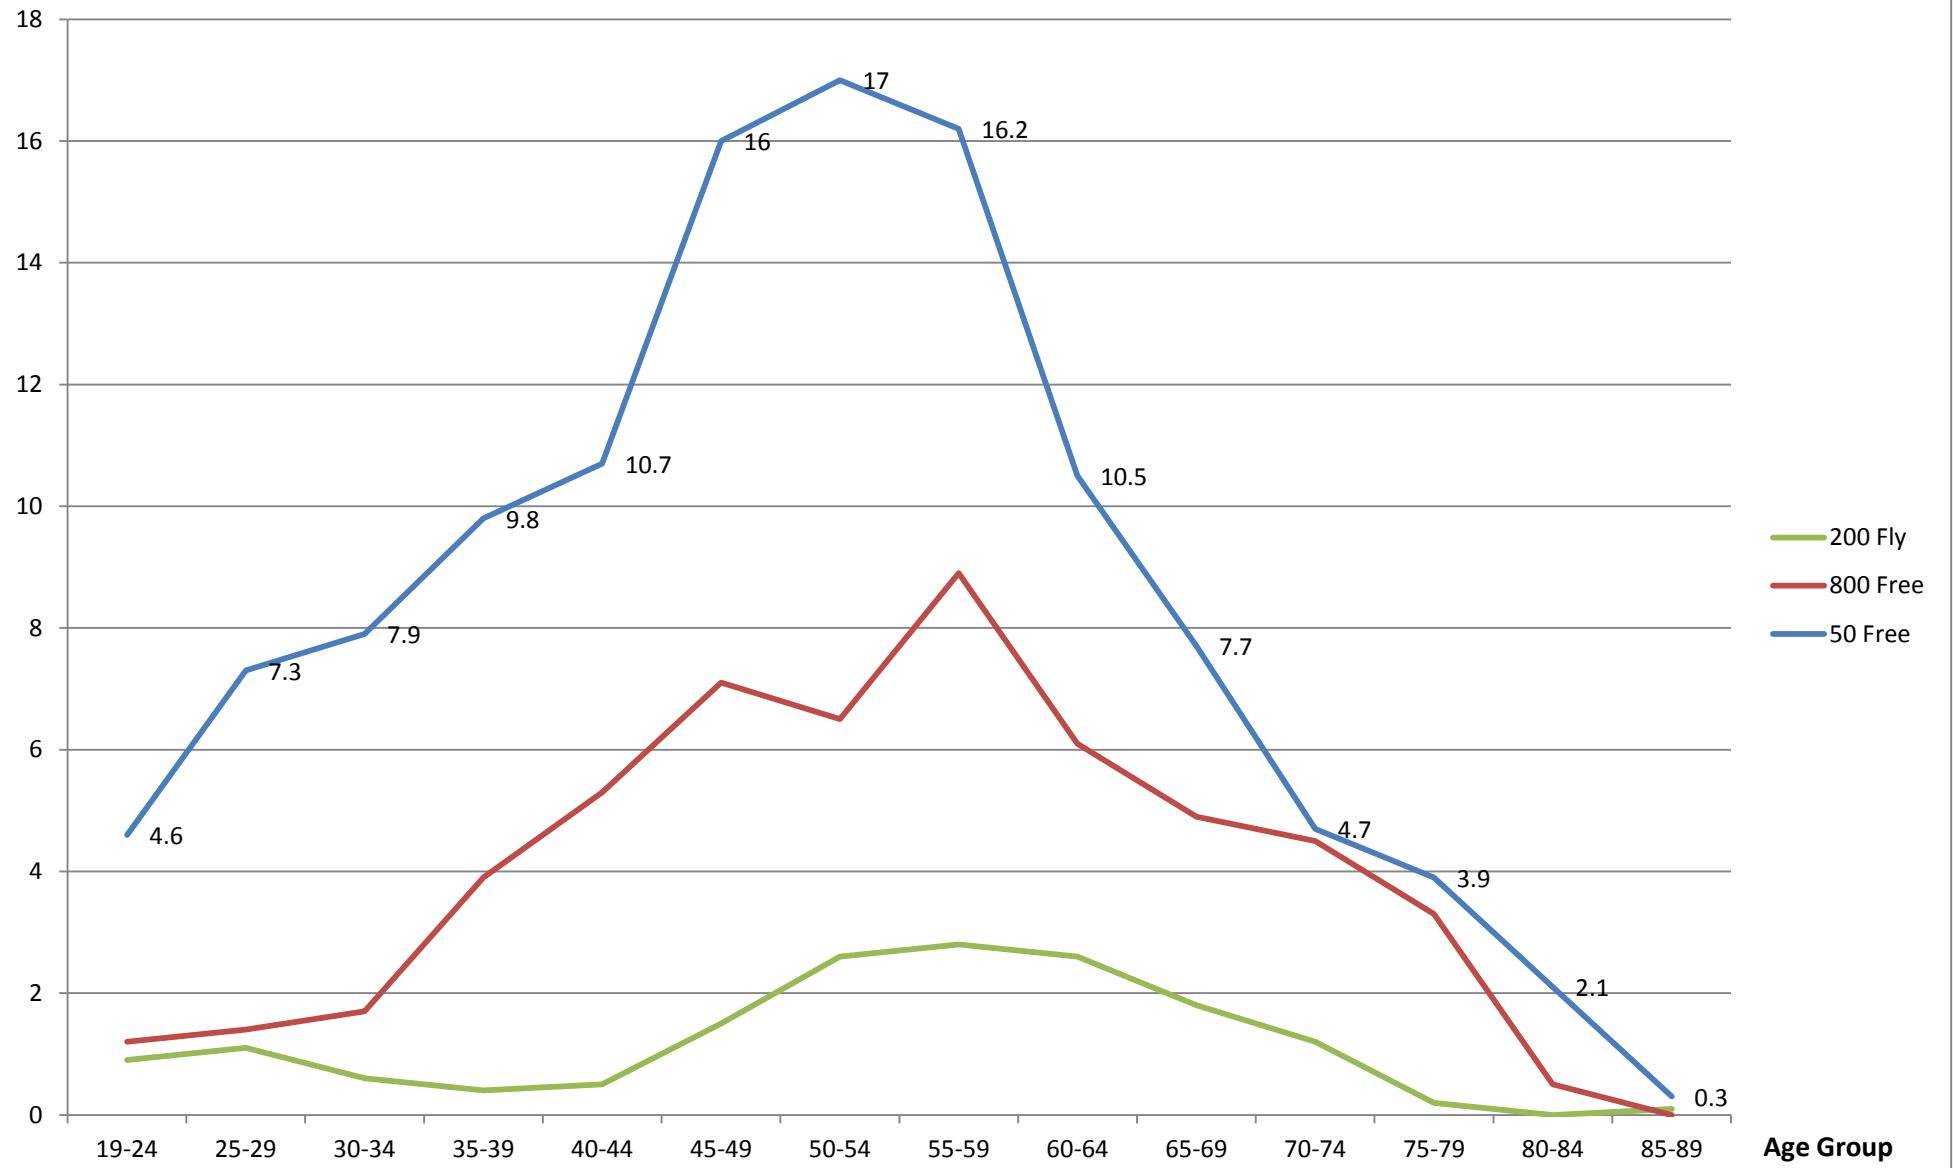

SA LC Champs Times : Men 50 m Fly

Competitors

Average Attendance : Men 100m LC Fly

Competitors

Average Attendance : Men 200 m LC Fly

SA LC Champs Times : Men 200 m Fly

Competitors

Average Attendance : Men 50m LC Breast

55-59

60-64

65-69

70-74

75-79

80-84

85-89

Age Group