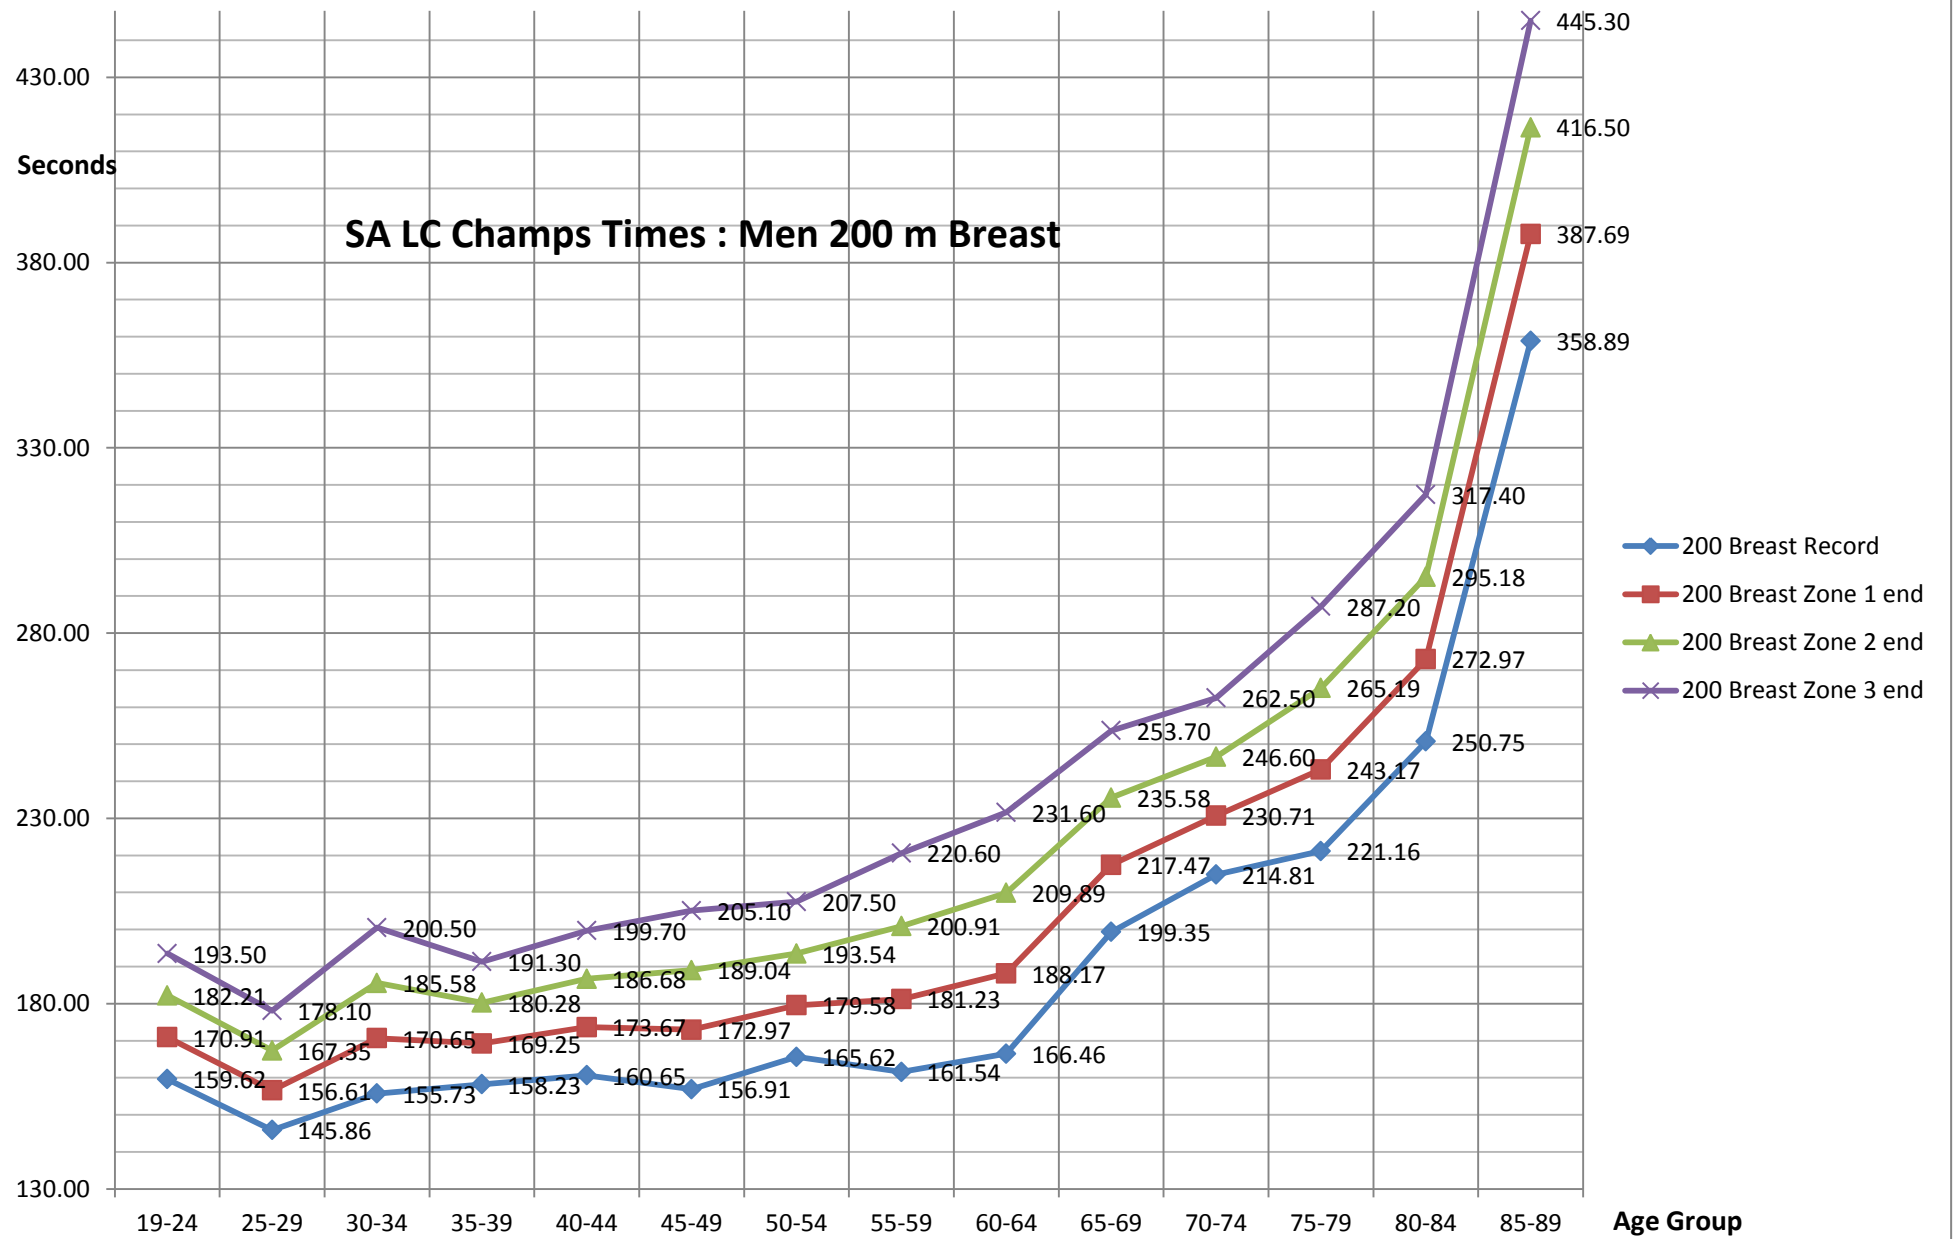

SA LC Champs Times : Men 200 m Breast