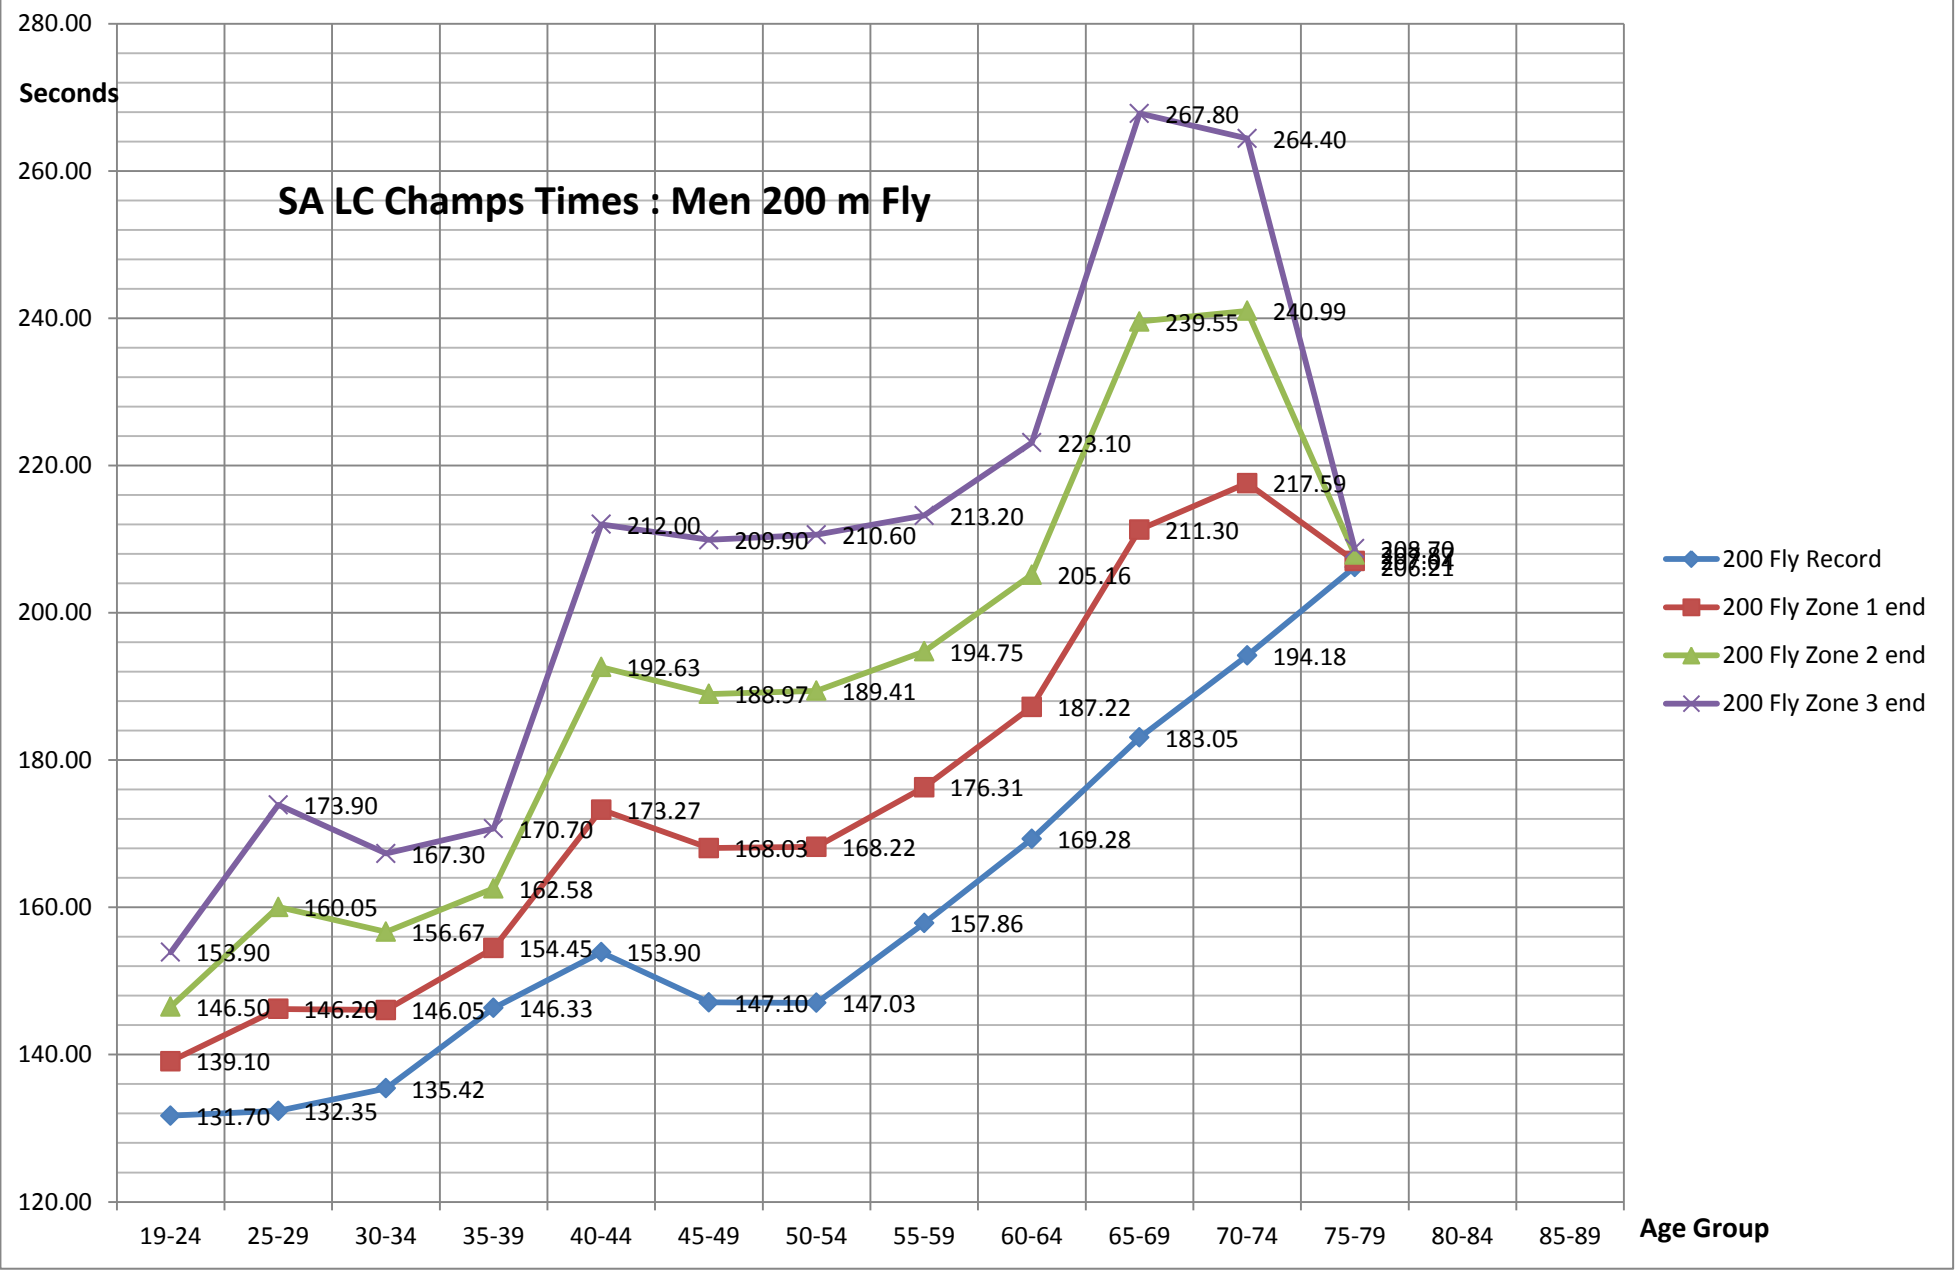

SA LC Champs Times : Men 50 m Fly

Competitors

Average Attendance : Men 100m LC Fly

Competitors

Average Attendance : Men 200 m LC Fly

SA LC Champs Times : Men 200 m Fly

Competitors

Average Attendance : Men 50m LC Breast

55-59

60-64

65-69

70-74

75-79

80-84

85-89

Age Group