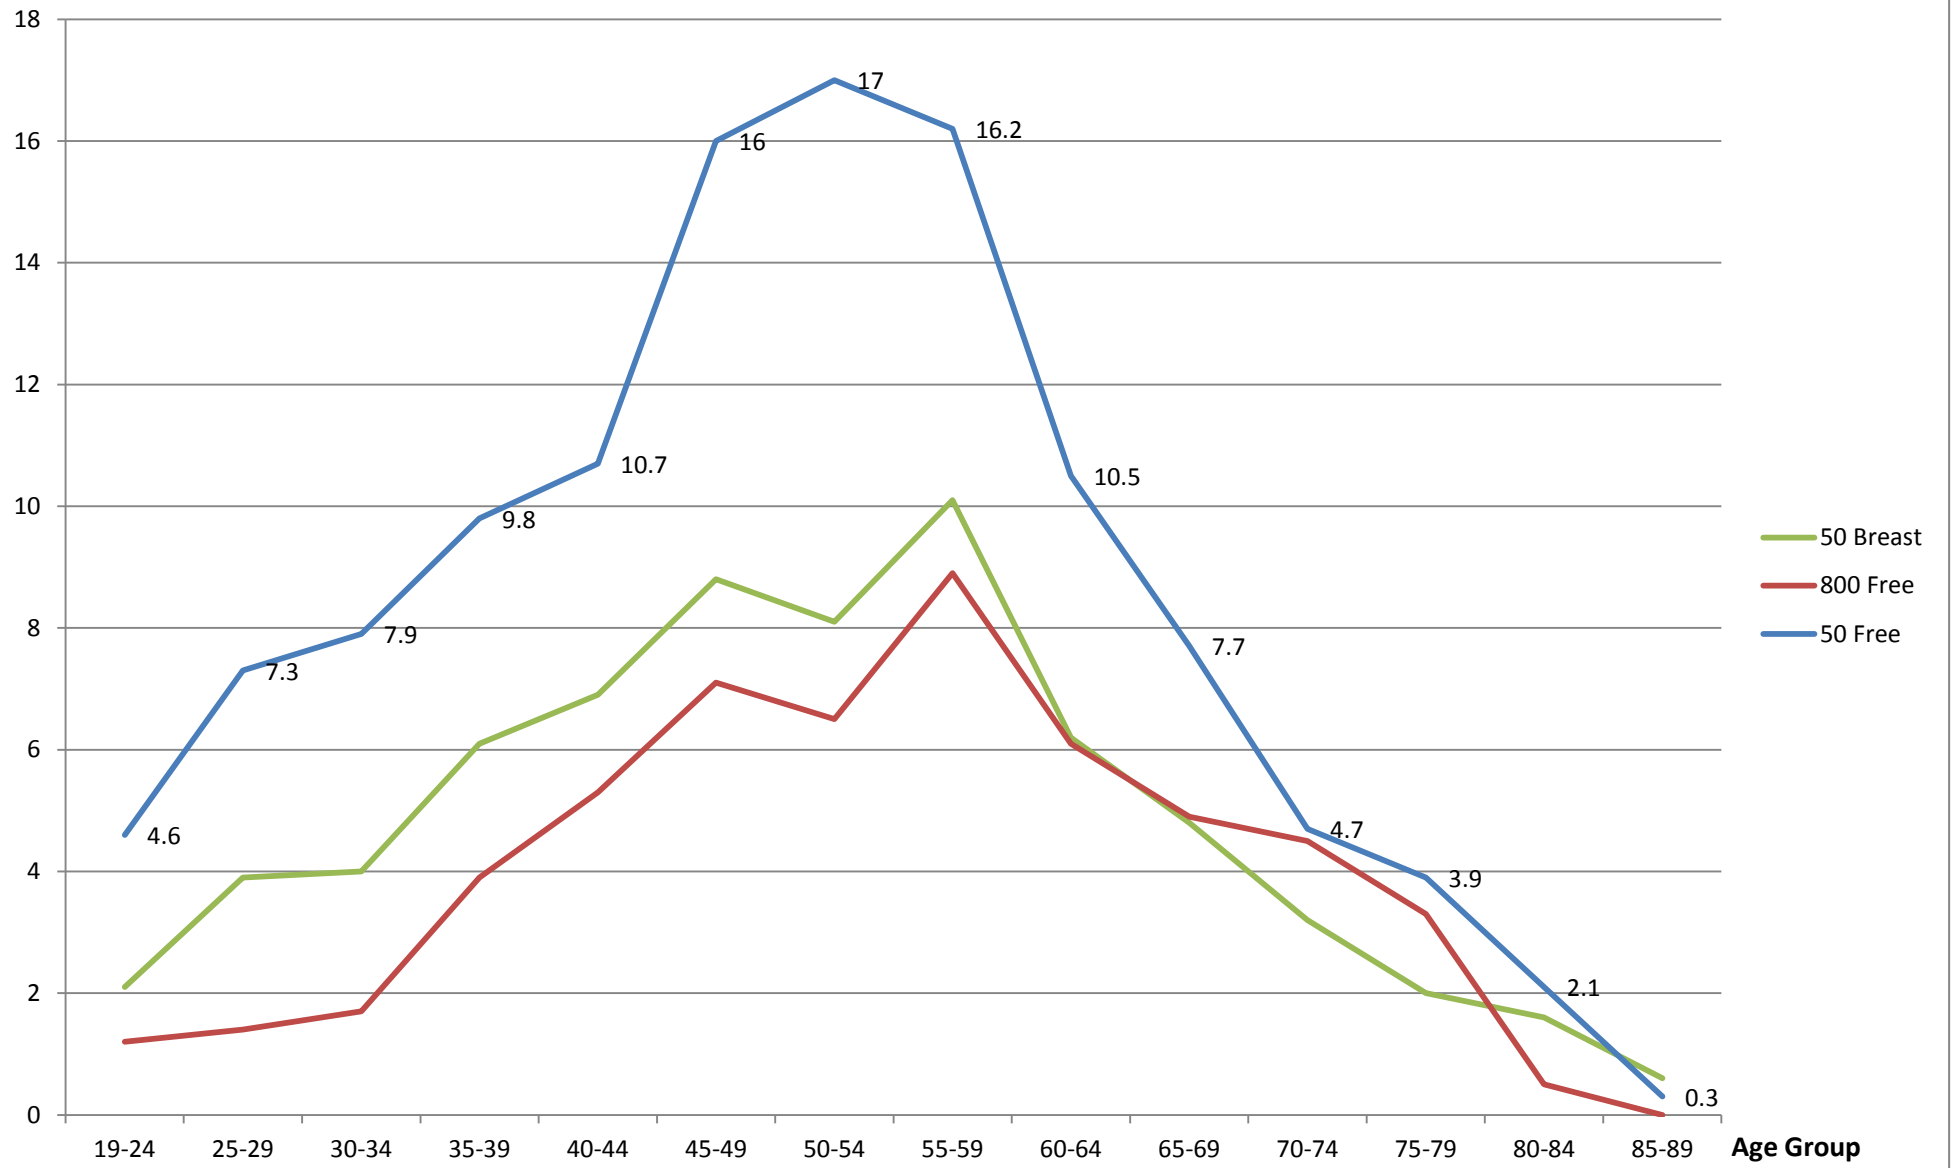

SA LC Champs Times : Men 50 m Fly

Competitors

Average Attendance : Men 100m LC Fly

Competitors

Average Attendance : Men 200 m LC Fly

SA LC Champs Times : Men 200 m Fly

Competitors

Average Attendance : Men 50m LC Breast

55-59

60-64

65-69

70-74

75-79

80-84

85-89

Age Group