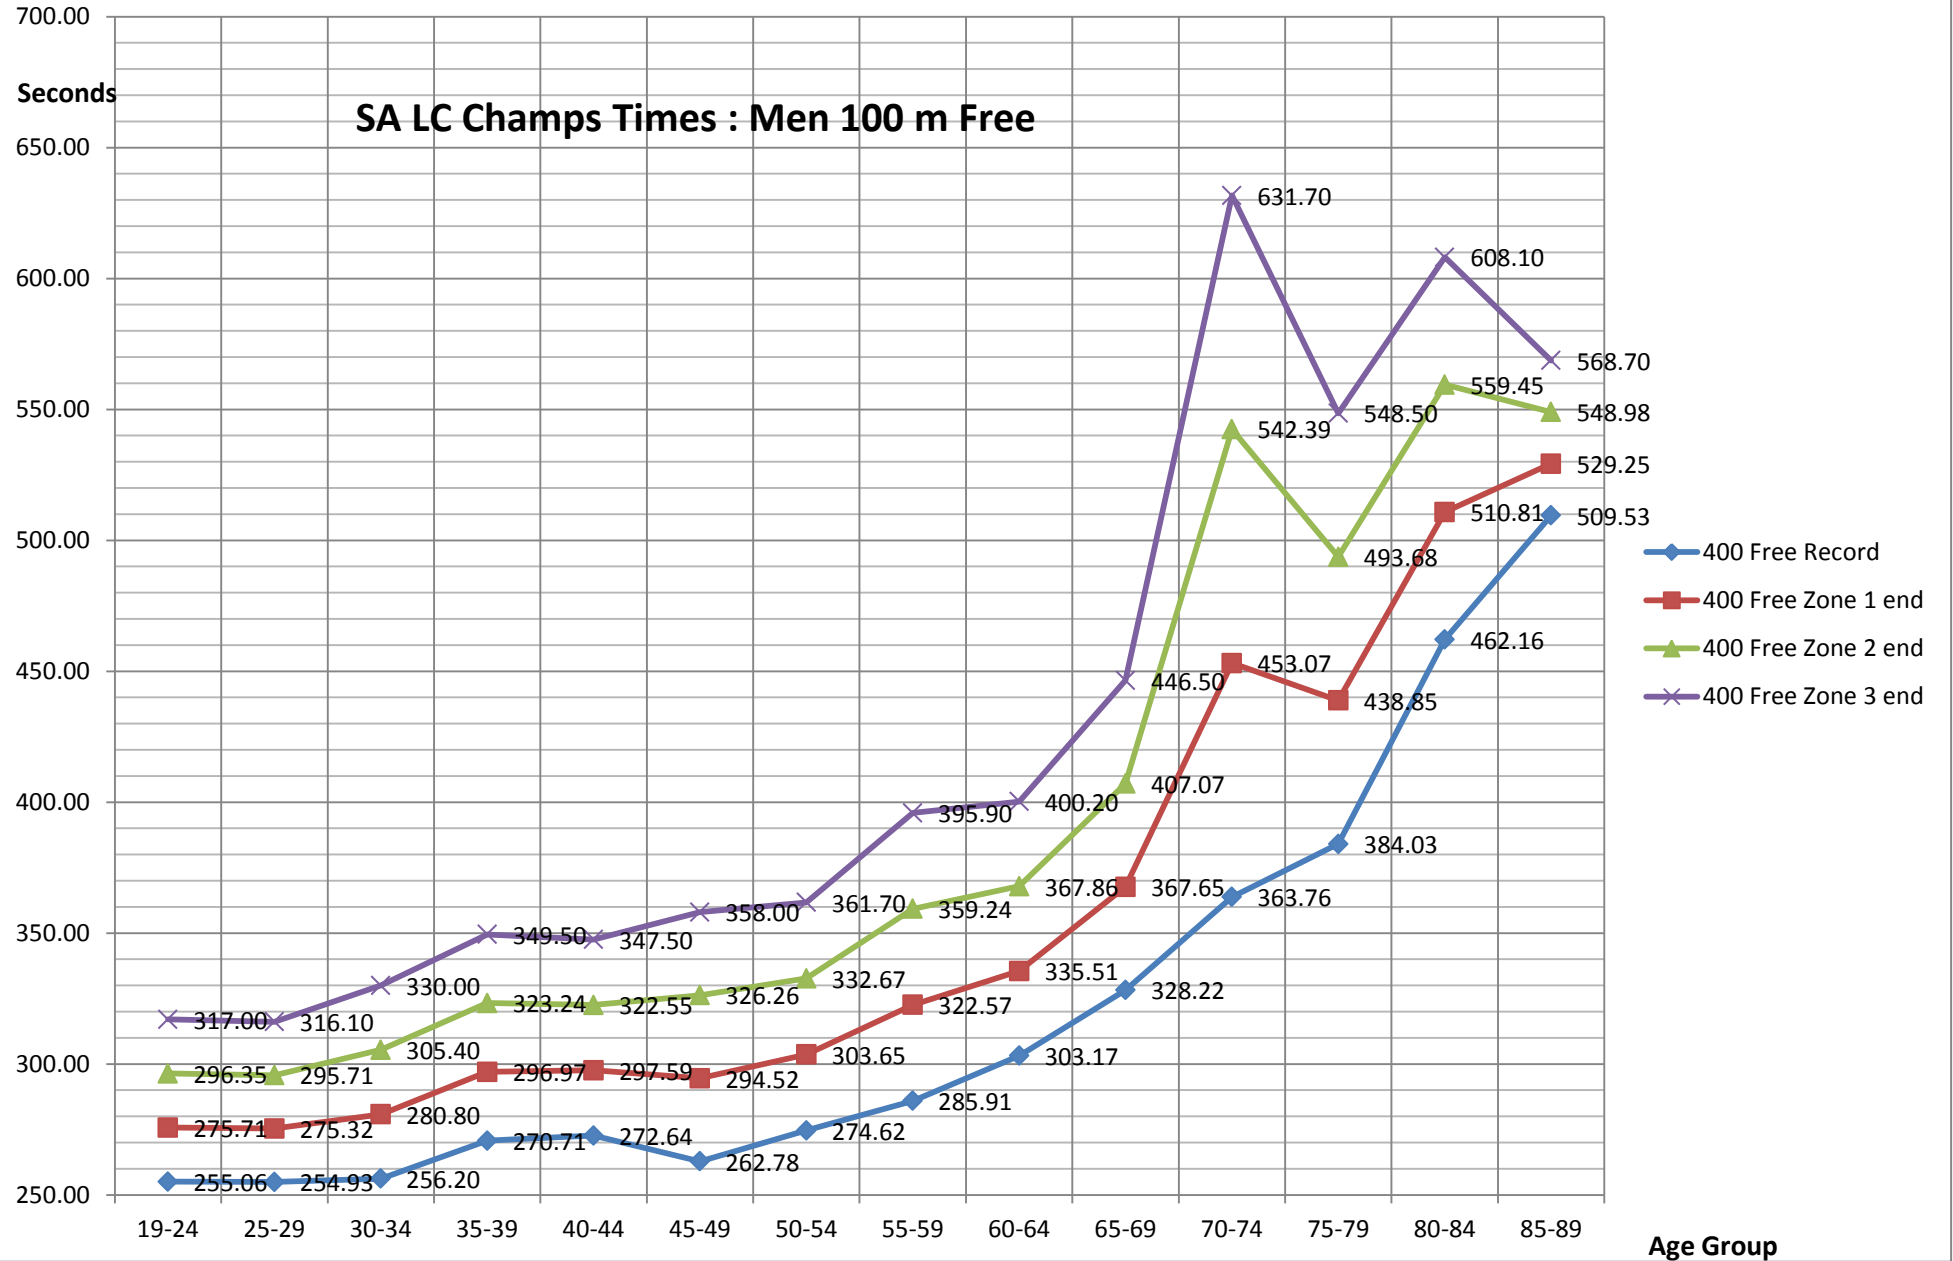

SA LC Champs Times : Men 100 m Free