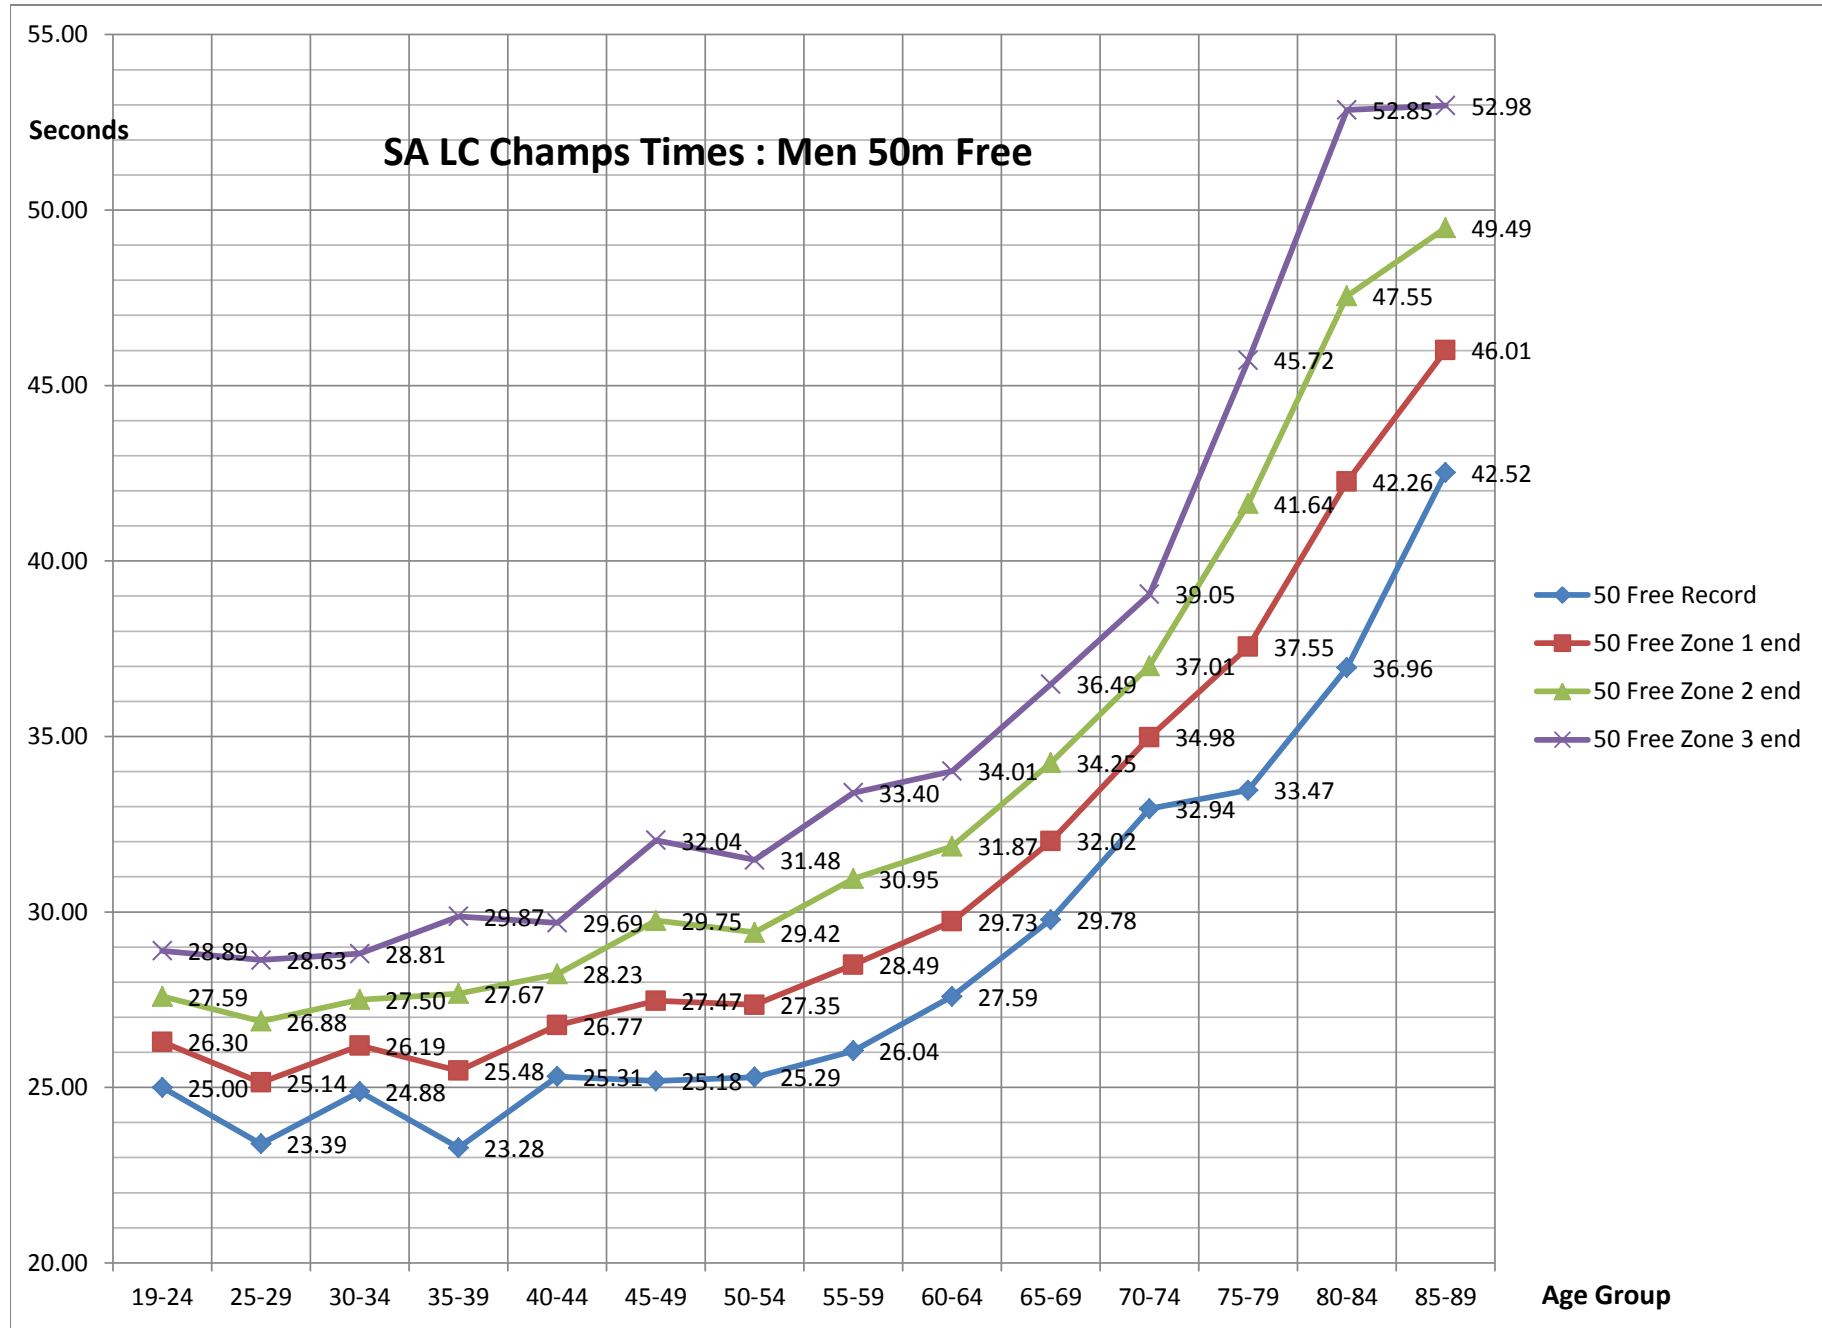

Competitors

Average Attendance : Men 50 m LC Free

Competitors

Average Attendance : Men 100 m Free

SA LC Champs Times : Men 100 m Free

Competitors

Average Attendance : Men 200 m Free

SA LC Champs Times : Men 100 m Free