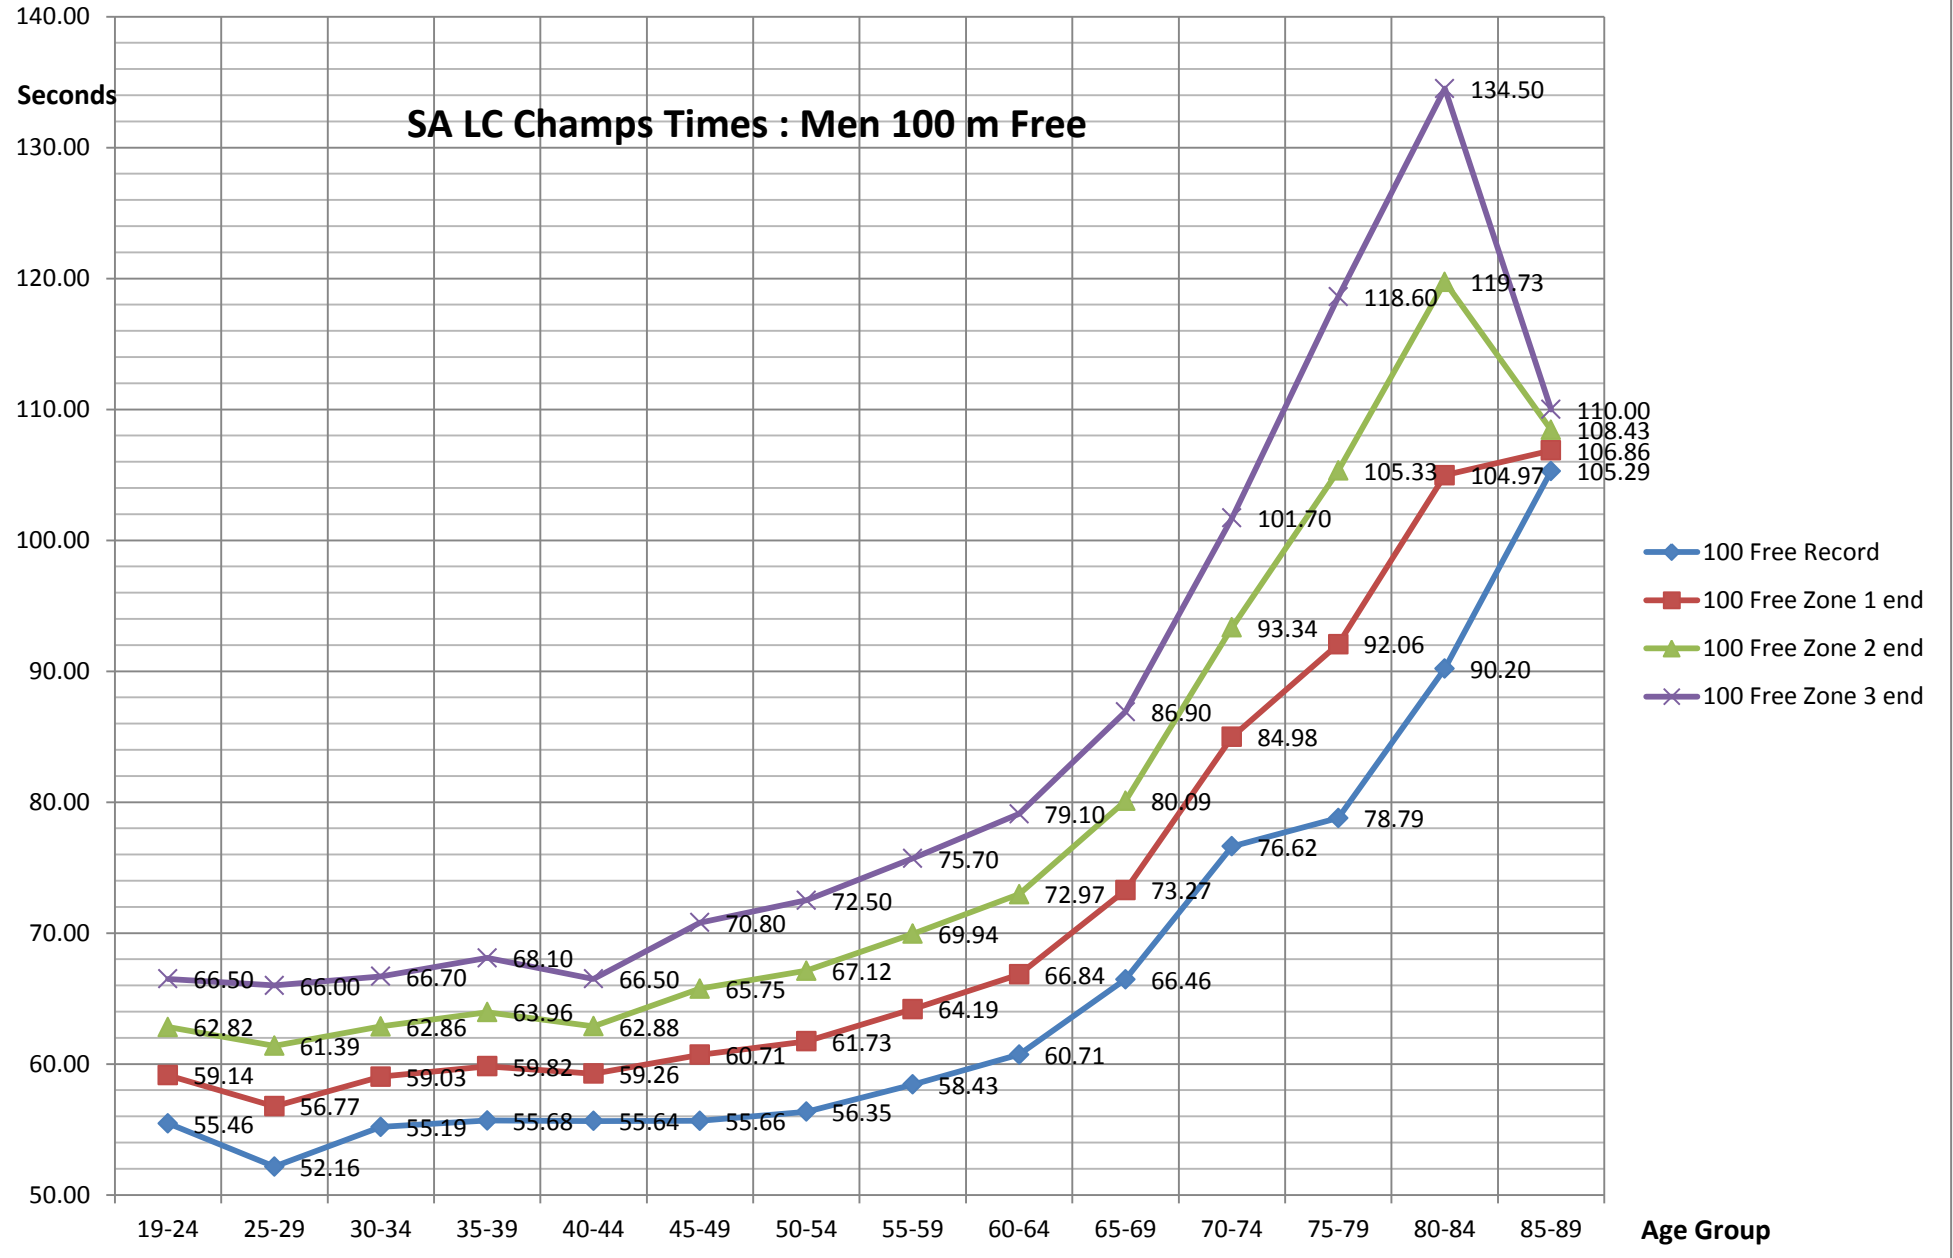

Competitors

Average Attendance : Men 50 m LC Free

Competitors

Average Attendance : Men 100 m Free

SA LC Champs Times : Men 100 m Free

Competitors

Average Attendance : Men 200 m Free

SA LC Champs Times : Men 100 m Free