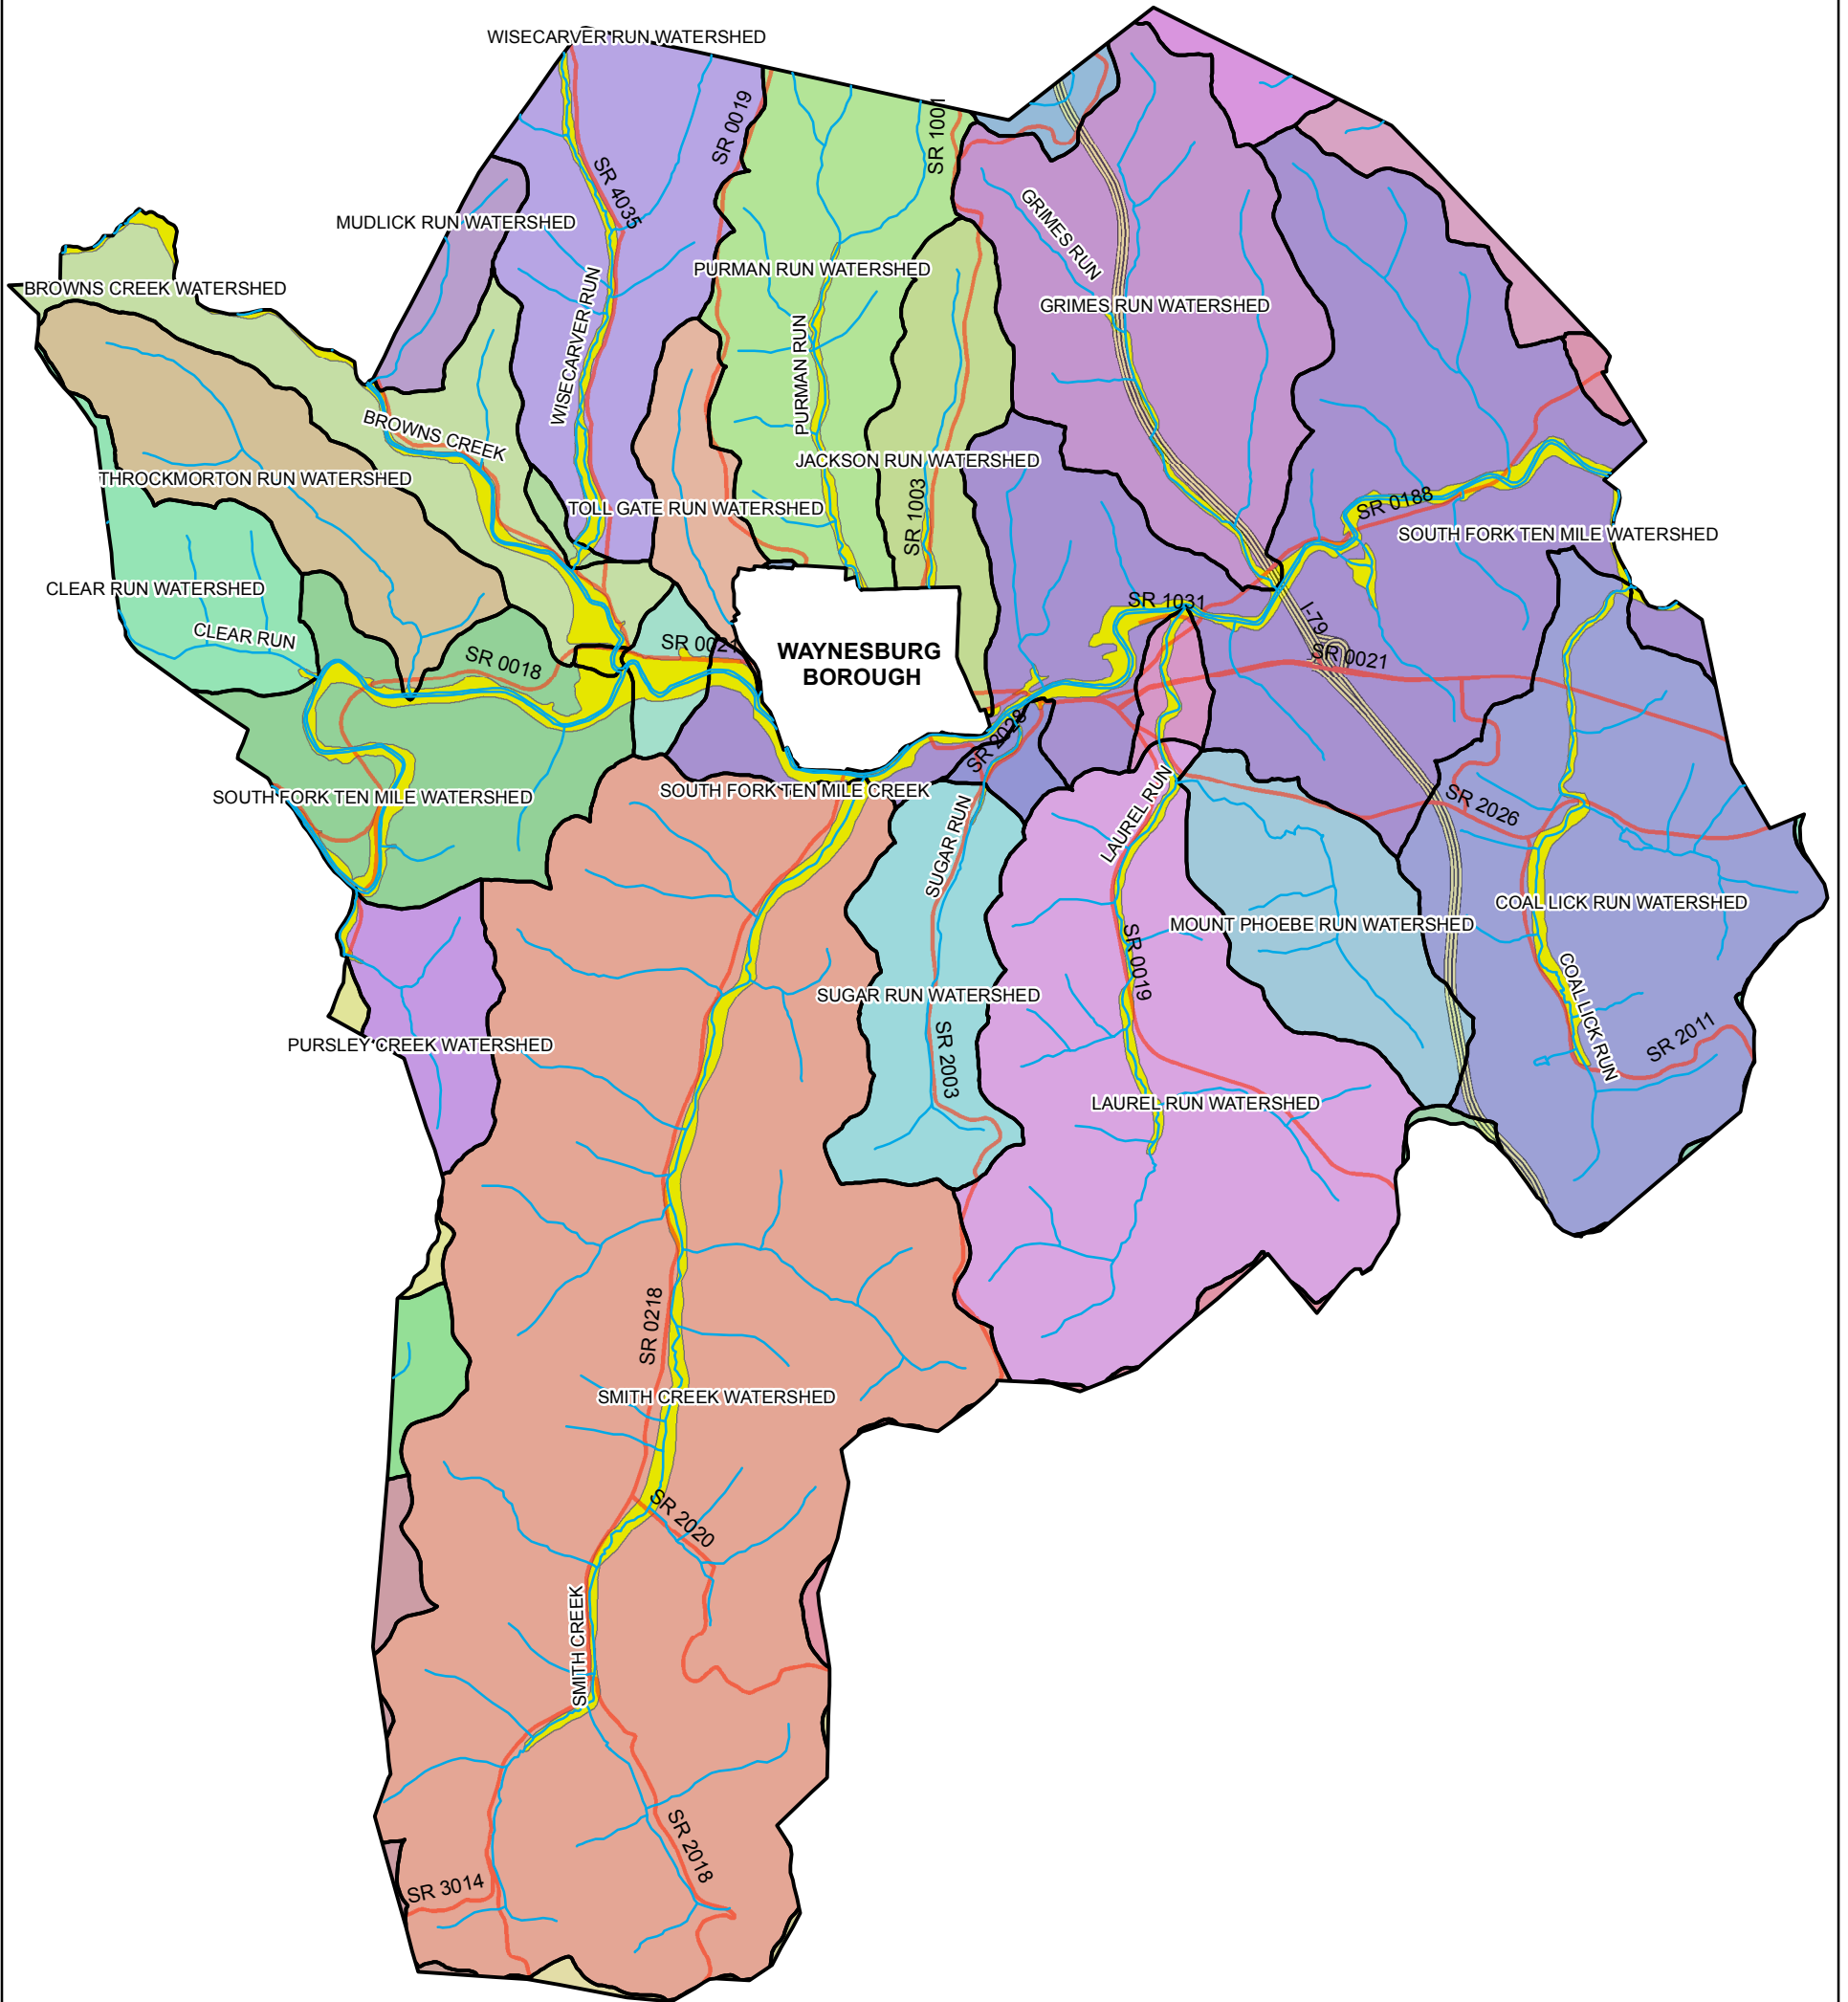

STREAMS & WATERSHEDS

**WAYNESBURG
BOROUGH**

Legend

- Streams
- Watershed Boundary
- Flood Prone Areas
- Roads**
- Interstate
- State

FRANKLIN TOWNSHIP GREENE COUNTY, PA

DATA SOURCES: GREENE COUNTY GIS DEPT., PENNSYLVANIA DEPT. OF TRANSPORTATION, SOUTHWESTERN PENNSYLVANIA COMMISSION, & EASTERN PENNSYLVANIA COALITION FOR ABANDONED MINE RECLAMATION.